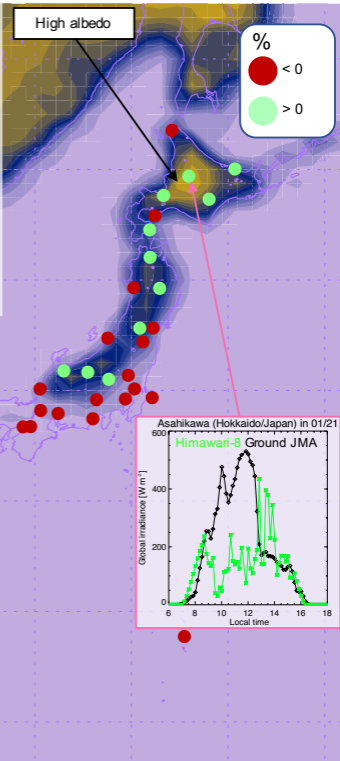

Albedo vs. difference (JMA minus H-8) in January 2016

Albedo source: MERRA reanalysis