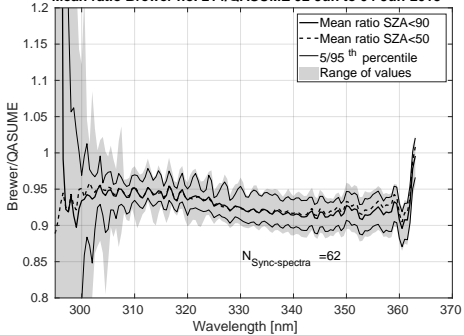

Mean ratio Brewer no. 214/QASUME 02-Jun to 04-Jun-2015

(a)

Mean ratio Brewer no. 214/QASUME 02-Jun to 04-Jun-2015

(b)