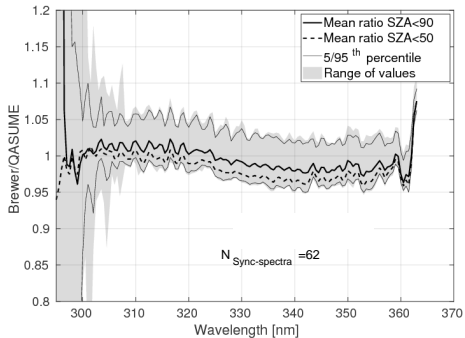

Mean ratio Brewer no. 214/QASUME 02-Jun to 04-Jun-2015

(a)

Mean ratio Brewer no. 214/QASUME 02-Jun to 04-Jun-2015

(b)