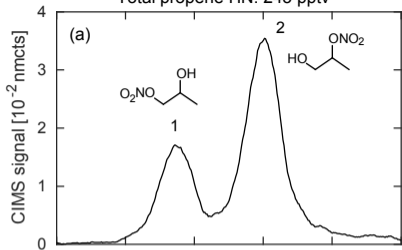

Total propene HN: 243 pptv

Total butene HN: 1.6 ppbv

Total propene HN: 12.2 pptv

Total butene HN: 19.6 pptv