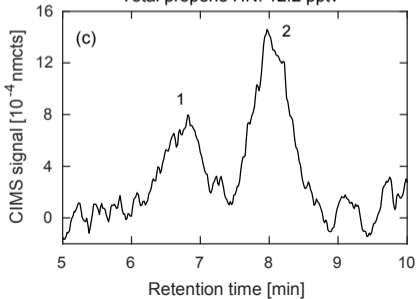

Total propene HN: 243 pptv

Total butene HN: 1.6 ppbv

Total propene HN: 12.2 pptv

Total butene HN: 19.6 pptv