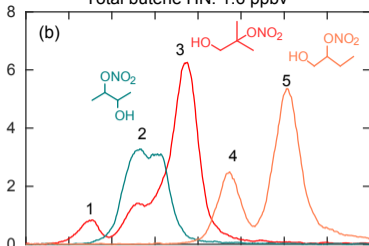

Total propene HN: 243 pptv

Total butene HN: 1.6 ppbv

Total propene HN: 12.2 pptv

Total butene HN: 19.6 pptv