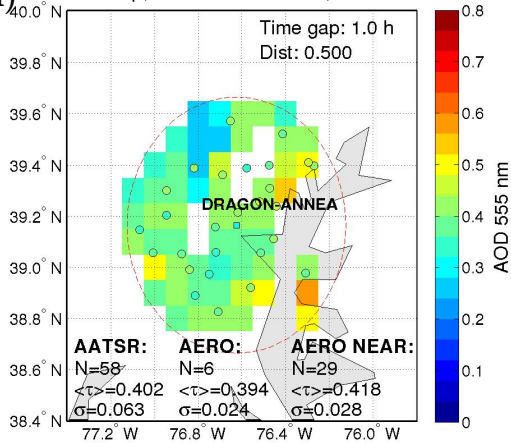

(a) AOD map, DRAGON-ANNEA, 20110722**(b)** Temporal sampling, DRAGON-ANNEA, 20110722