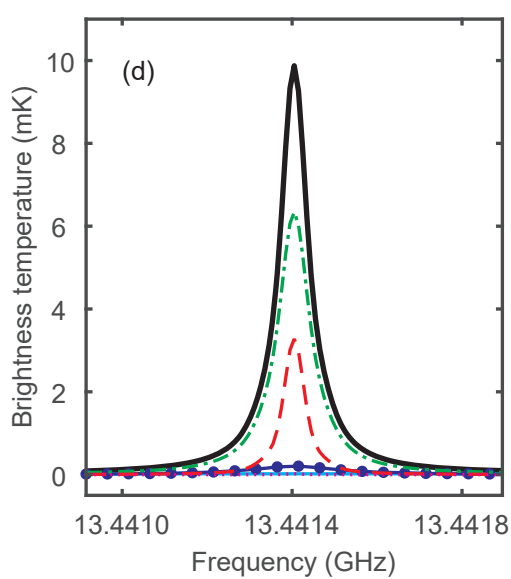

Background (no substorm)

Substorm

— All altitudes  
 — 50–60 km  
 —● 60–70 km  
 - - - 70–80 km  
 - - - 80–90 km  
 ···· 90–100 km