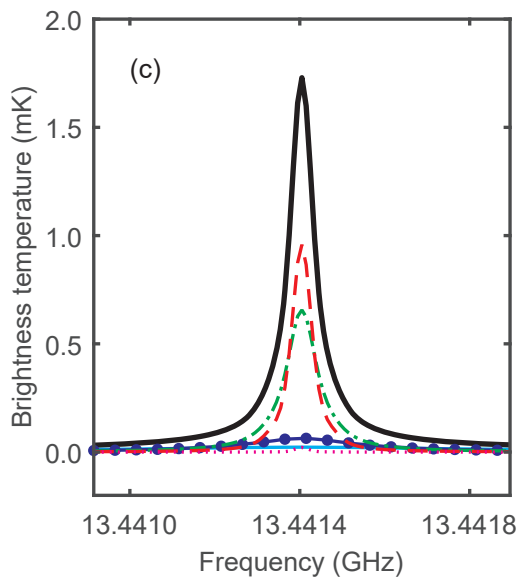

Background (no substorm)

Substorm

— All altitudes  
 — 50–60 km  
 —● 60–70 km  
 - - - 70–80 km  
 - - - 80–90 km  
 ···· 90–100 km