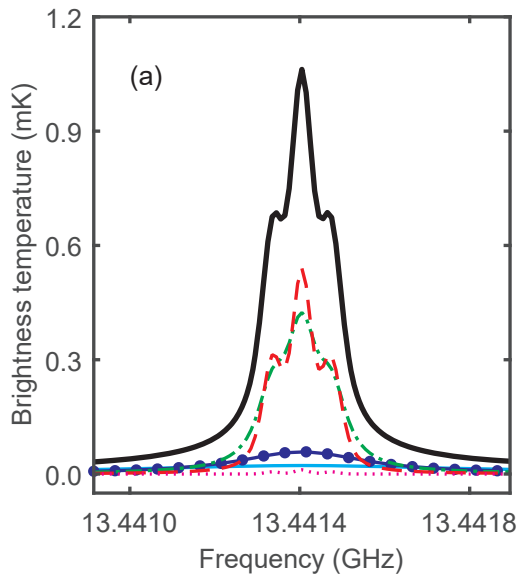

Background (no substorm)

Substorm

— All altitudes  
 — 50–60 km  
 —● 60–70 km  
 - - - 70–80 km  
 - - - 80–90 km  
 ···· 90–100 km