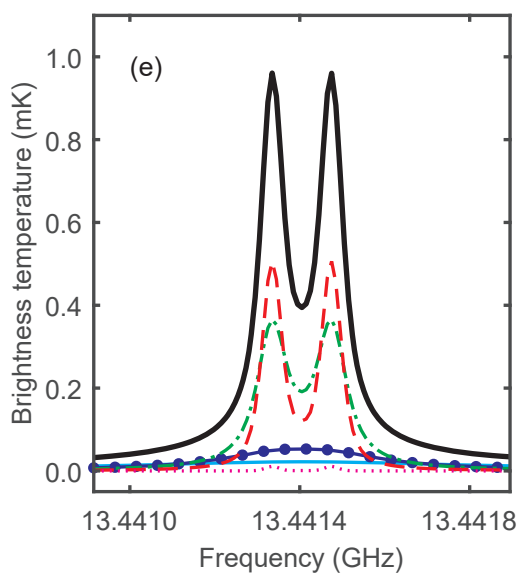

Background (no substorm)

Substorm

— All altitudes  
 — 50–60 km  
 —● 60–70 km  
 - - - 70–80 km  
 - - - 80–90 km  
 ···· 90–100 km