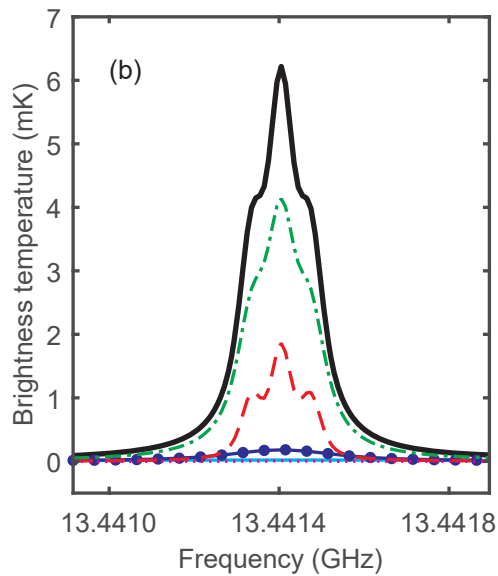

Background (no substorm)

Substorm

— All altitudes  
 — 50–60 km  
 —● 60–70 km  
 - - - 70–80 km  
 - - - 80–90 km  
 ···· 90–100 km