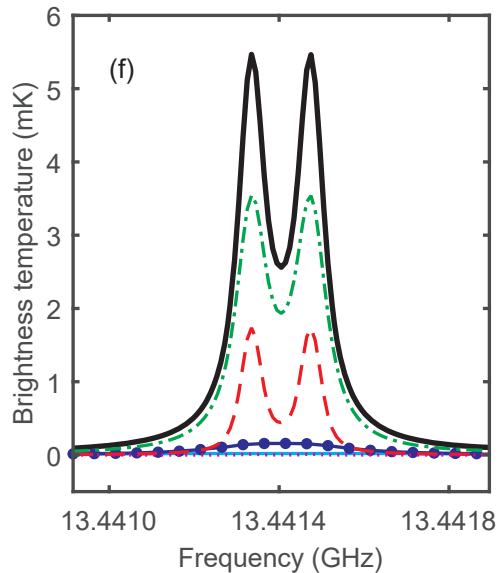

Background (no substorm)

Substorm

— All altitudes  
 — 50–60 km  
 —● 60–70 km  
 - - - 70–80 km  
 - - - 80–90 km  
 ···· 90–100 km