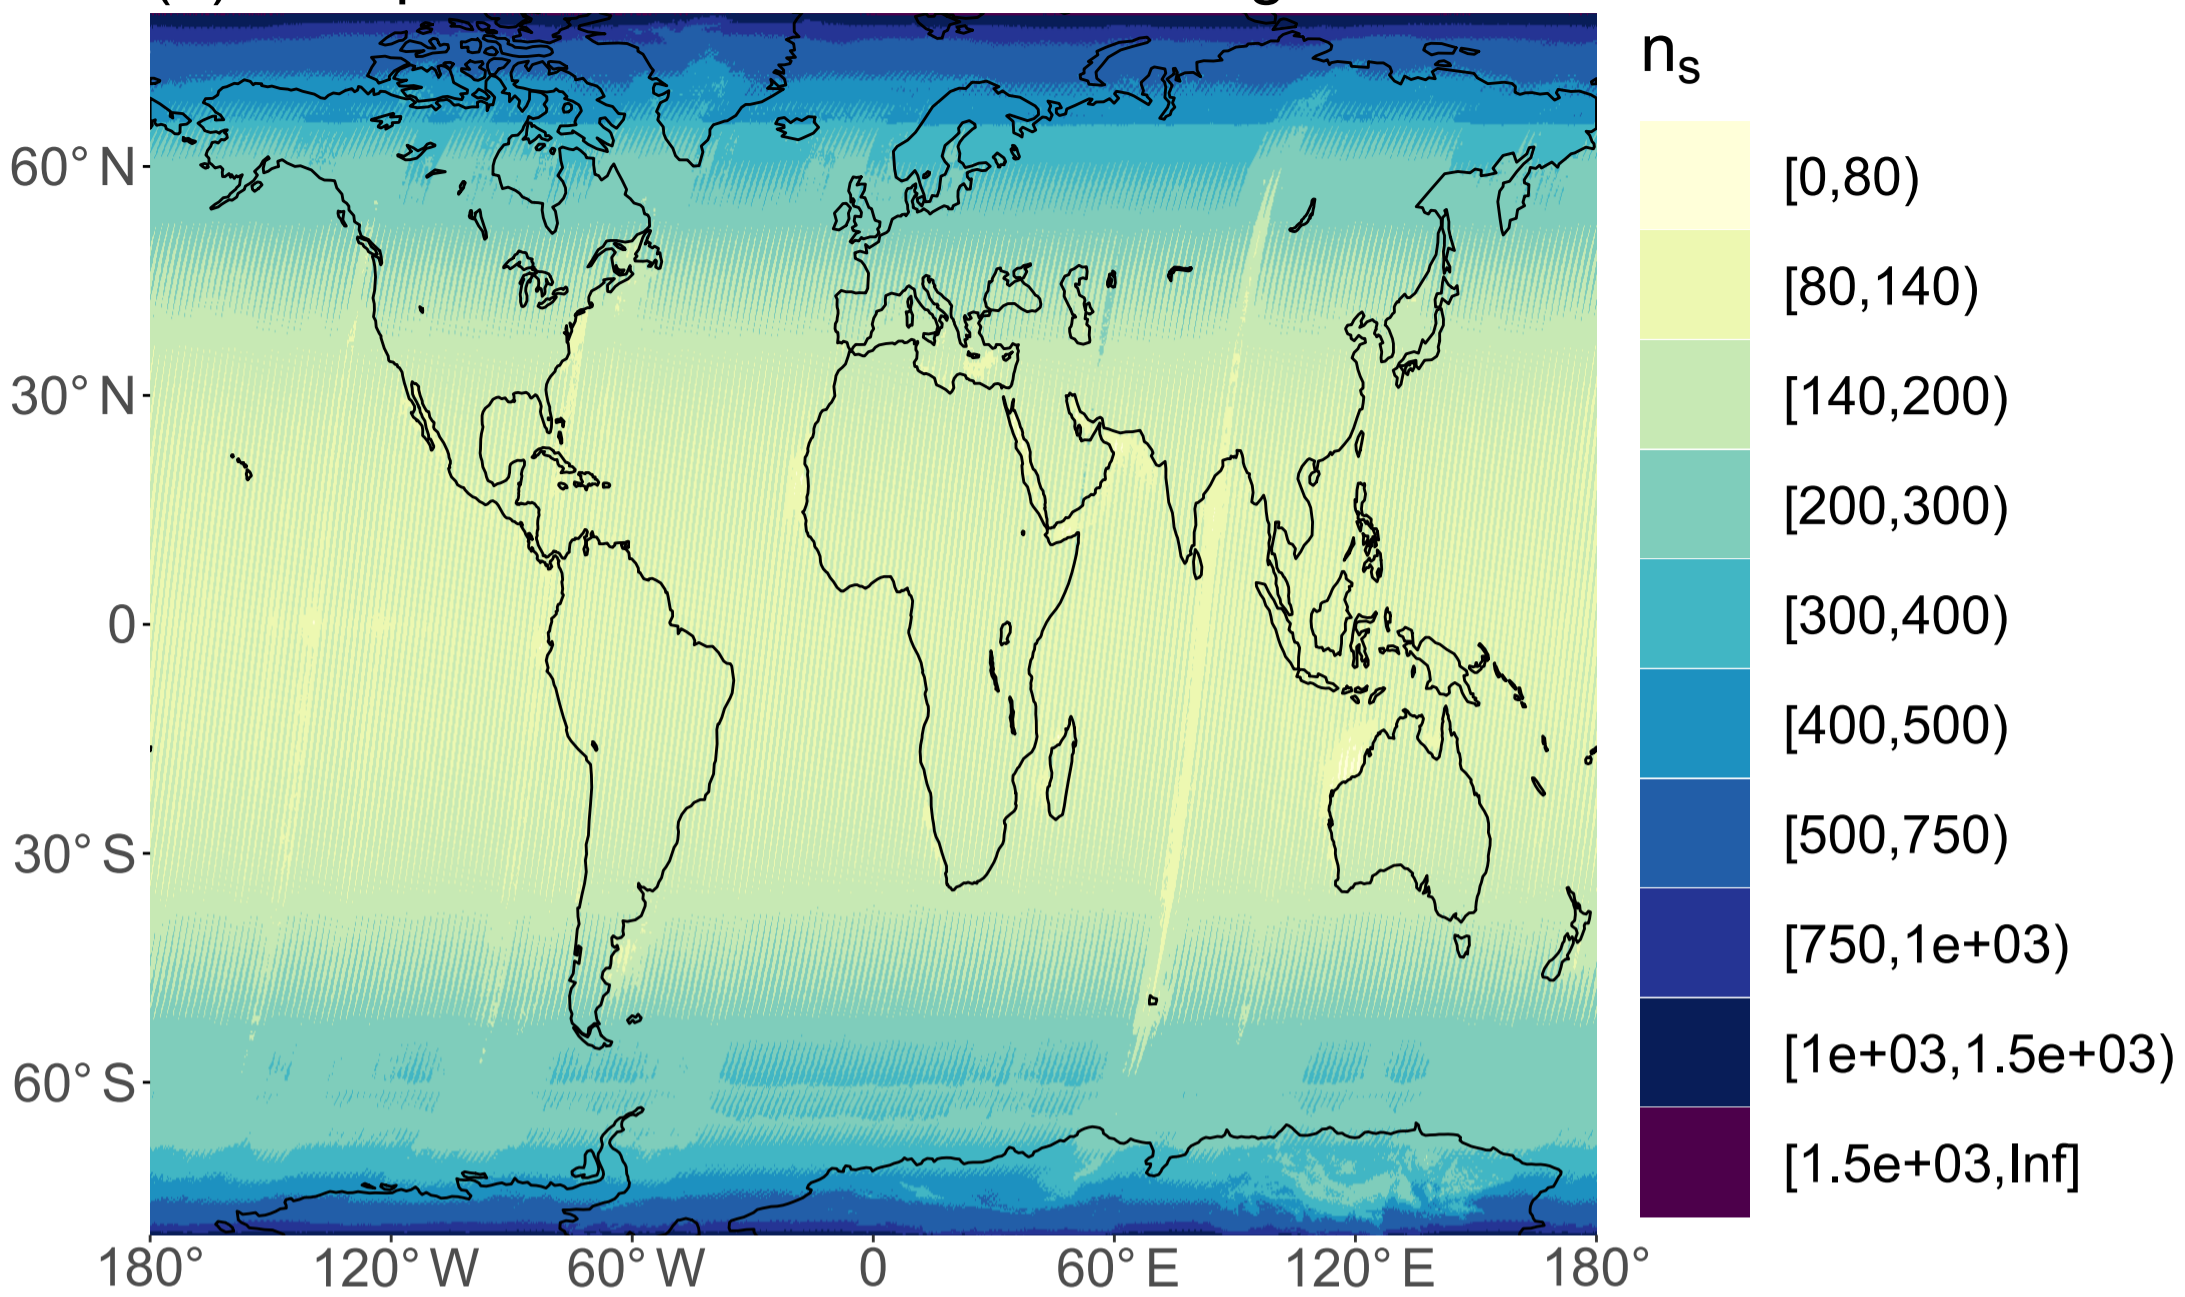

(a) Overpasses with valid SDCM assignments

(b) Valid z_{base} retrievals (MIBase)

(c) HCS and no HCC present (apparent clear sky)

(d) HCC and no HCS present (apparent overcast)