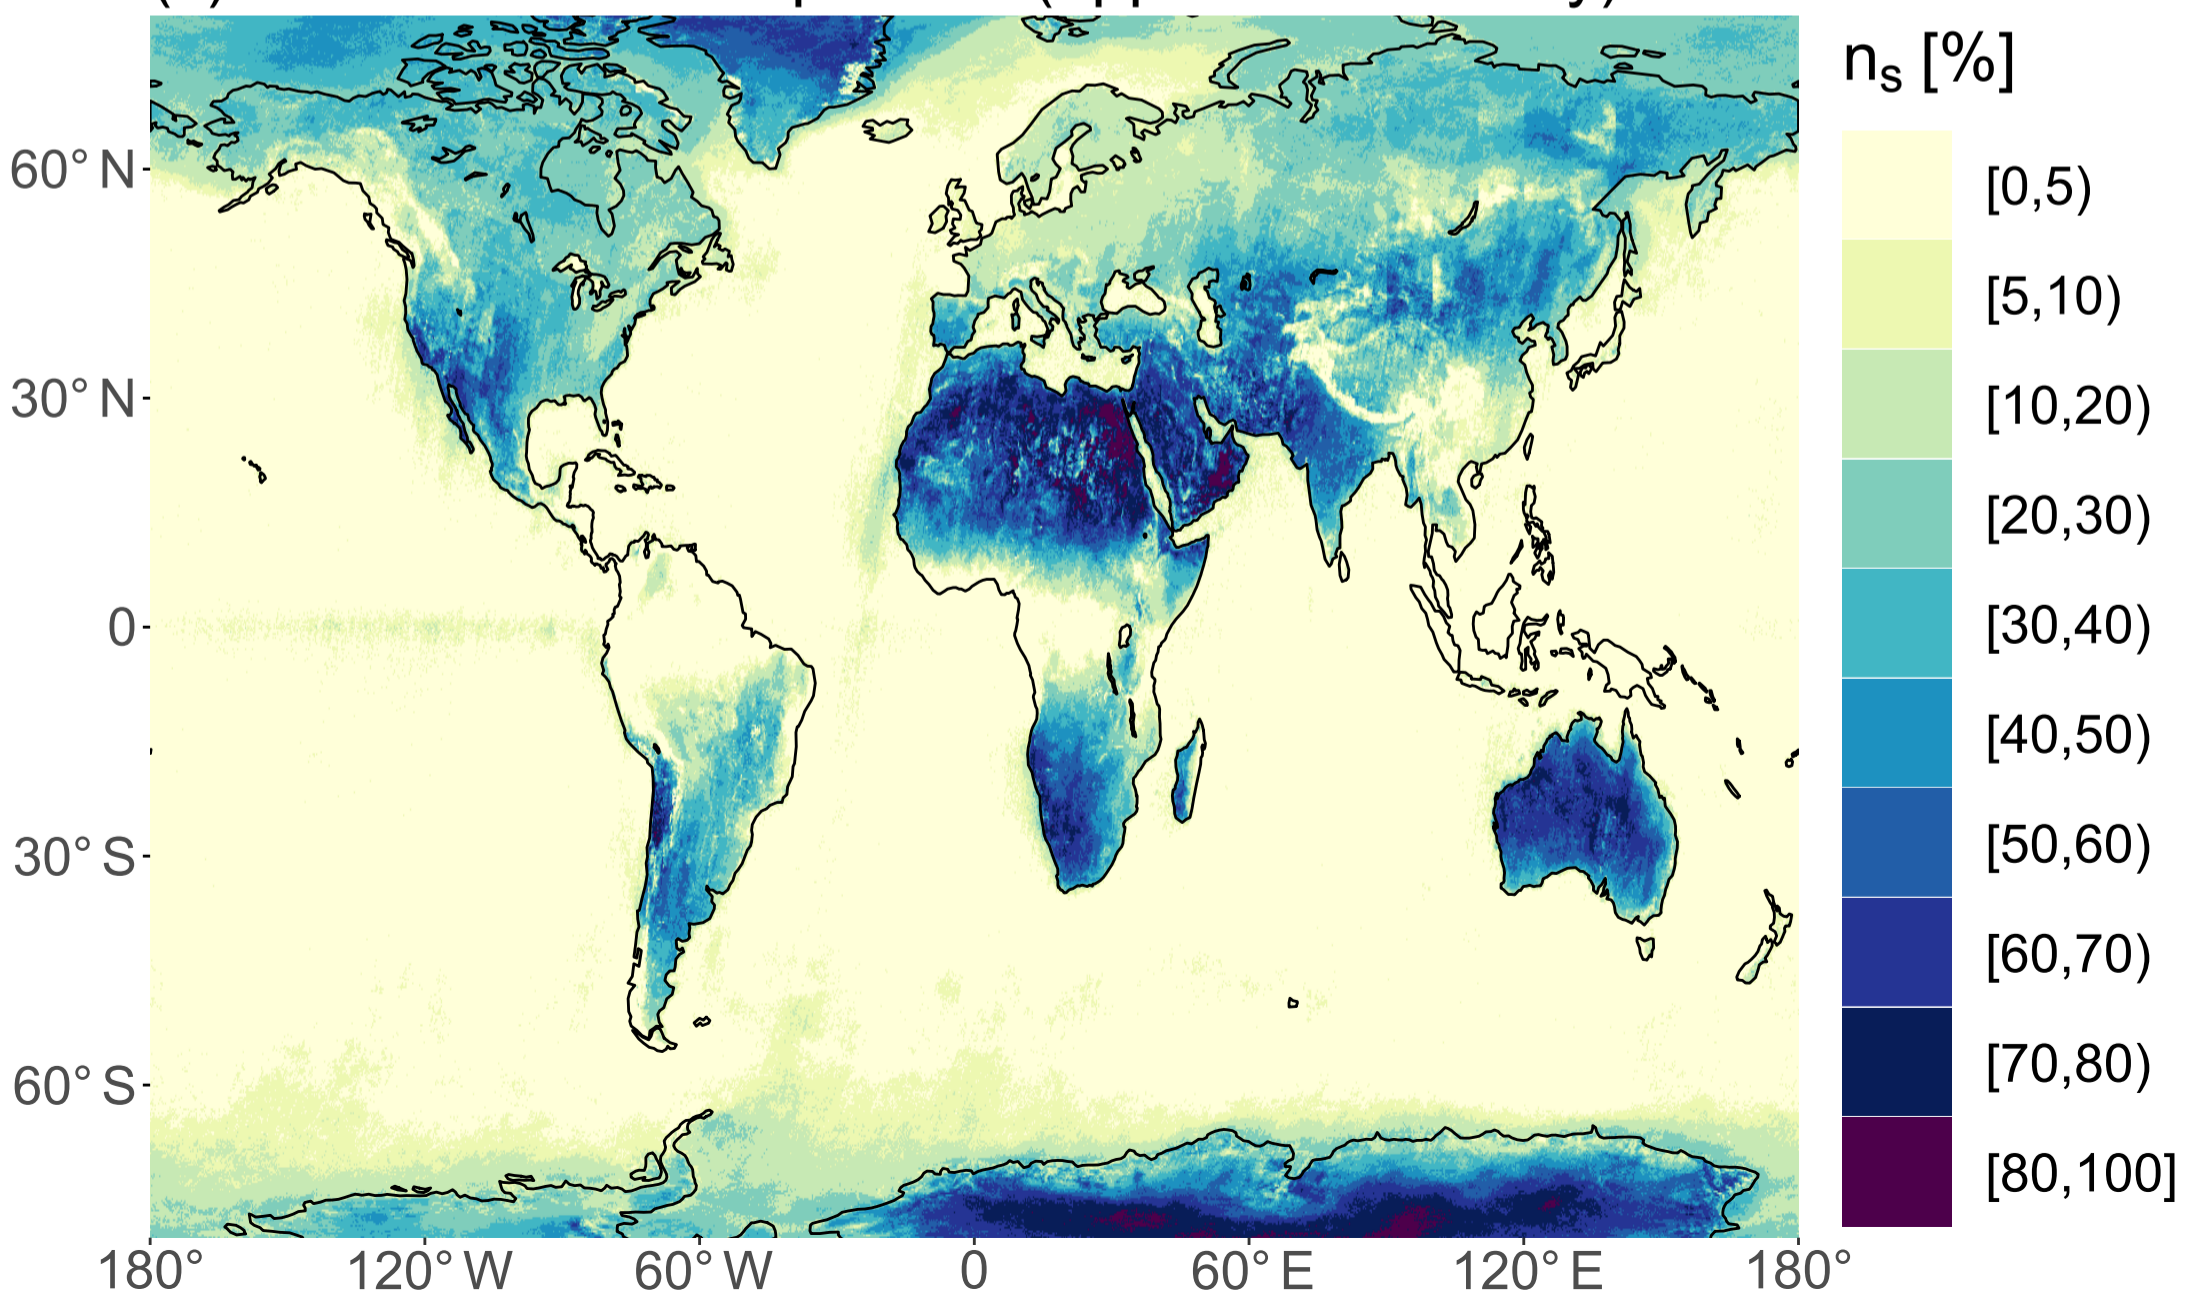

(a) Overpasses with valid SDCM assignments

(b) Valid z_{base} retrievals (MIBase)

(c) HCS and no HCC present (apparent clear sky)

(d) HCC and no HCS present (apparent overcast)