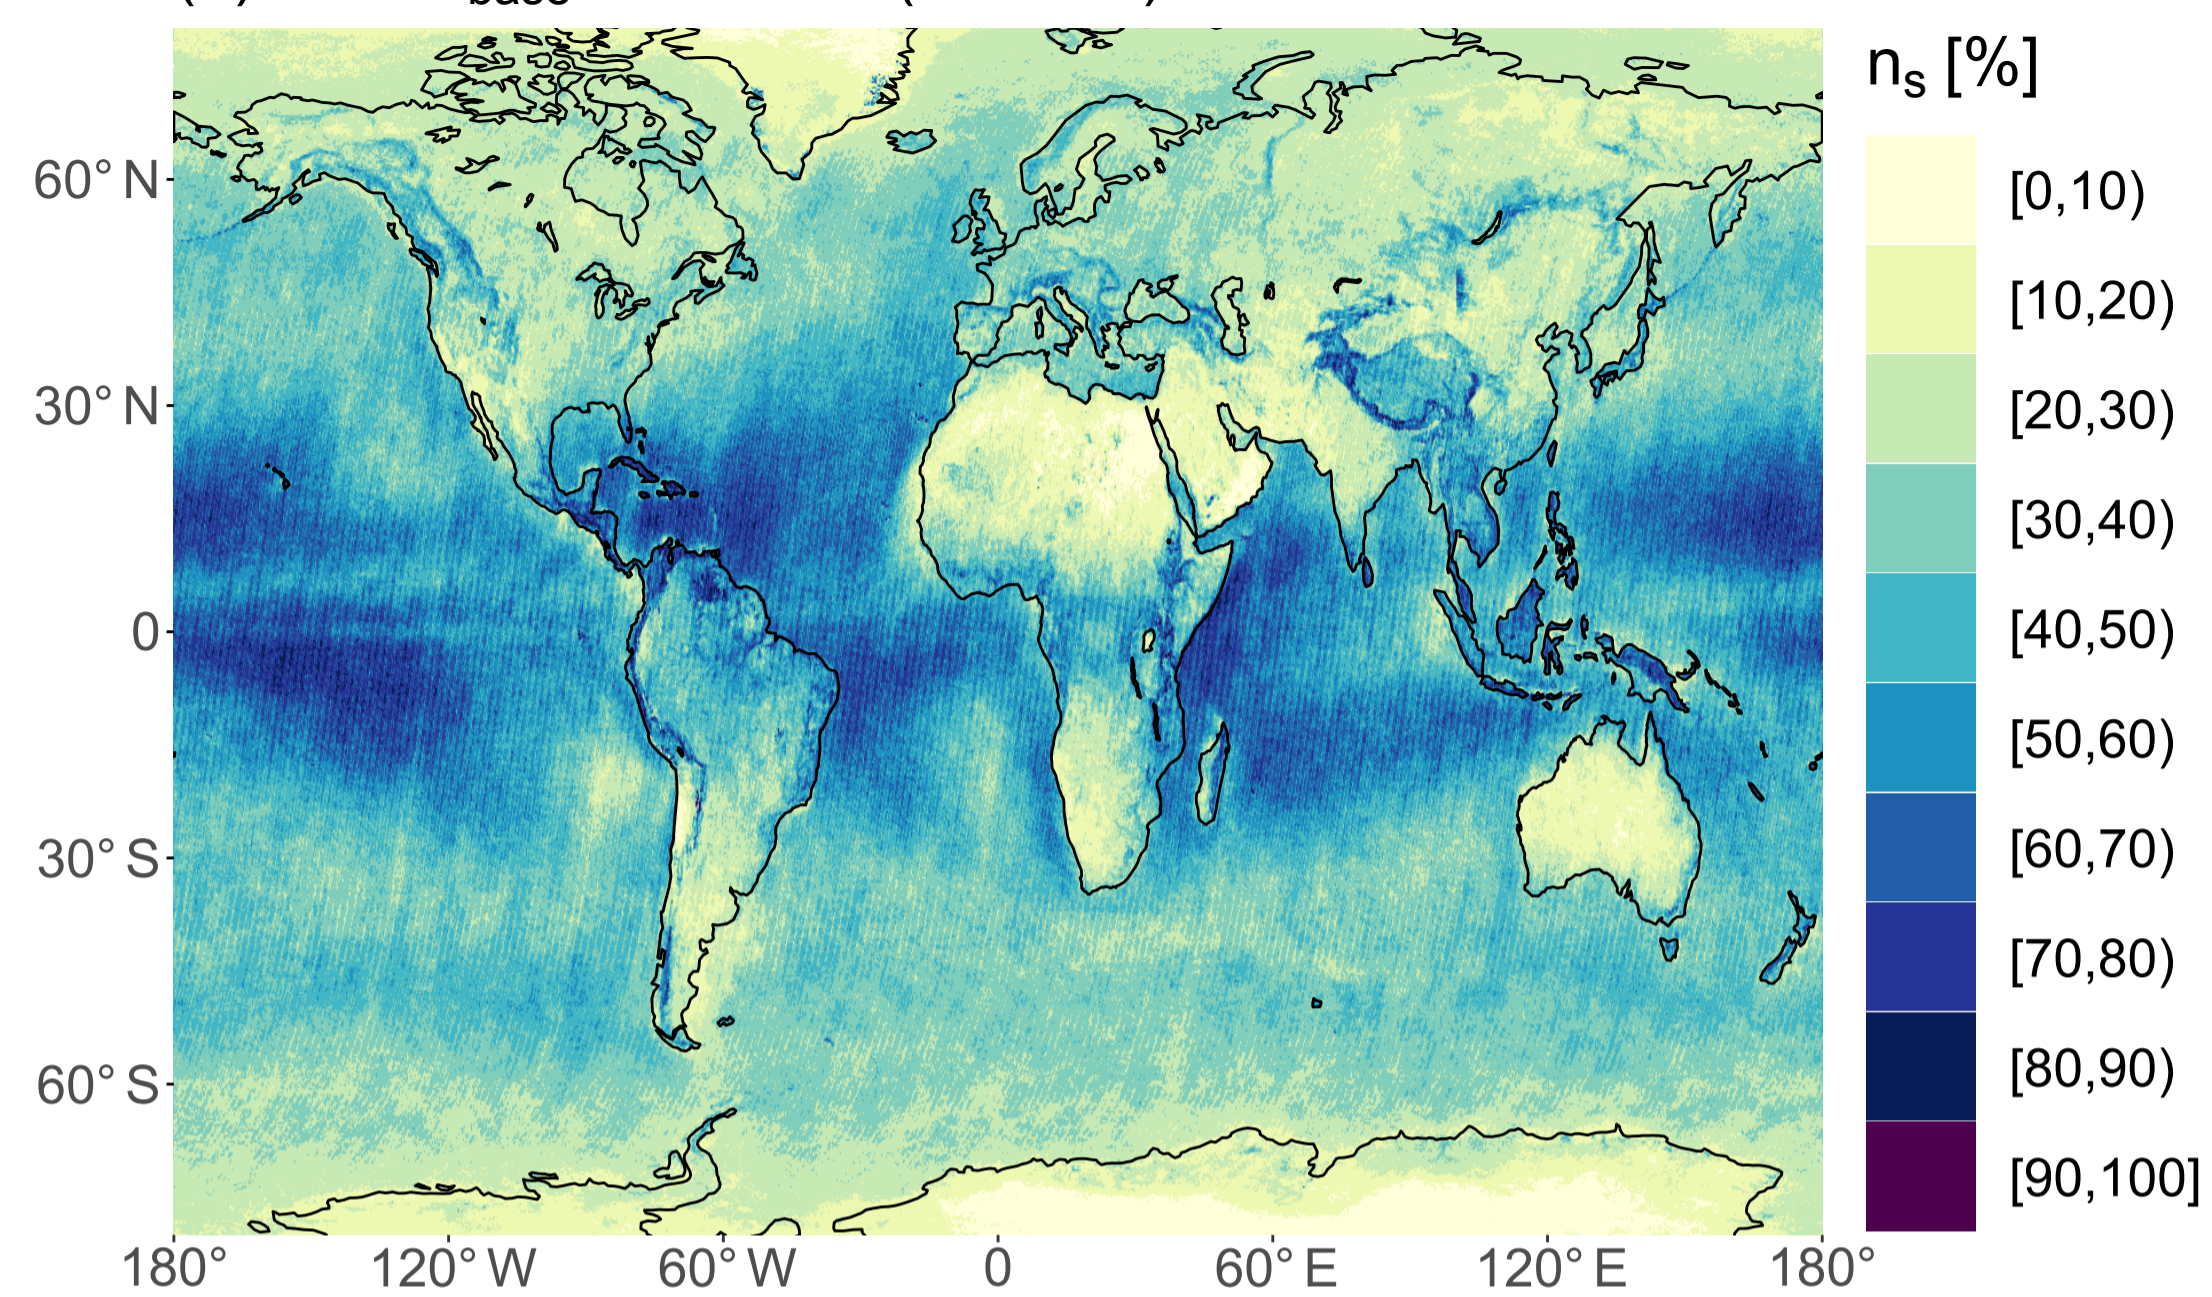

(a) Overpasses with valid SDCM assignments

(b) Valid z_{base} retrievals (MIBase)

(c) HCS and no HCC present (apparent clear sky)

(d) HCC and no HCS present (apparent overcast)