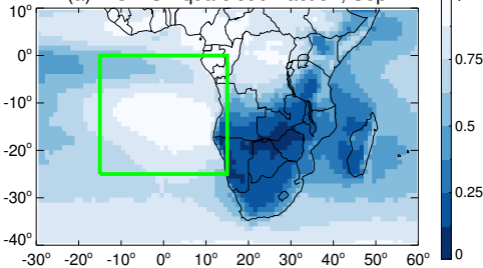

(a) MODIS Aqua cloud fraction, Sep

(b) MODIS Aqua clear-sky 550 nm AOD, Sep

(c) MODIS Aqua fire counts, Sep