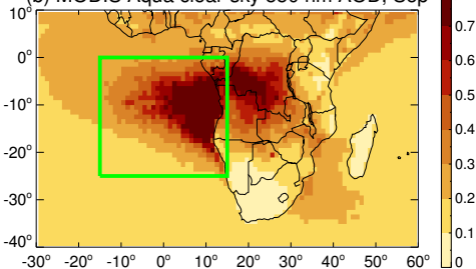

(a) MODIS Aqua cloud fraction, Sep

(b) MODIS Aqua clear-sky 550 nm AOD, Sep

(c) MODIS Aqua fire counts, Sep