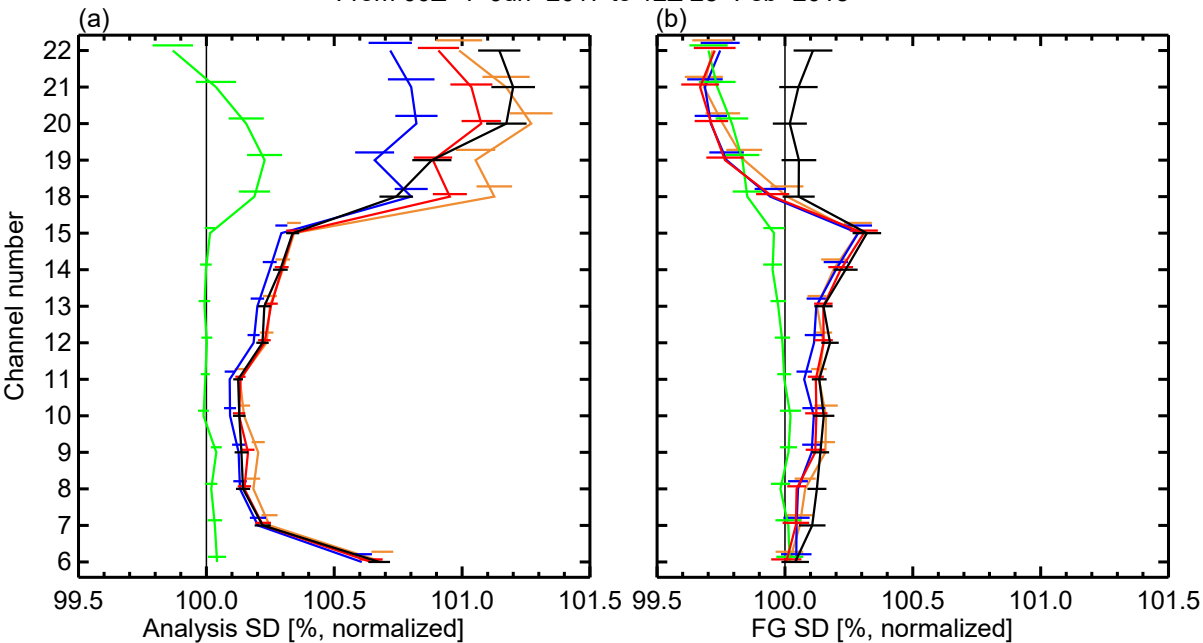

Instrument(s): NPP ATMS Tb Area(s): N. Hemis S. Hemis Tropics

From 00Z 1-Jun-2017 to 12Z 28-Feb-2018

— All-sky 2x
— All-sky unscaled
— All-sky diagonal
— All-sky baseline
— All-sky novarqc