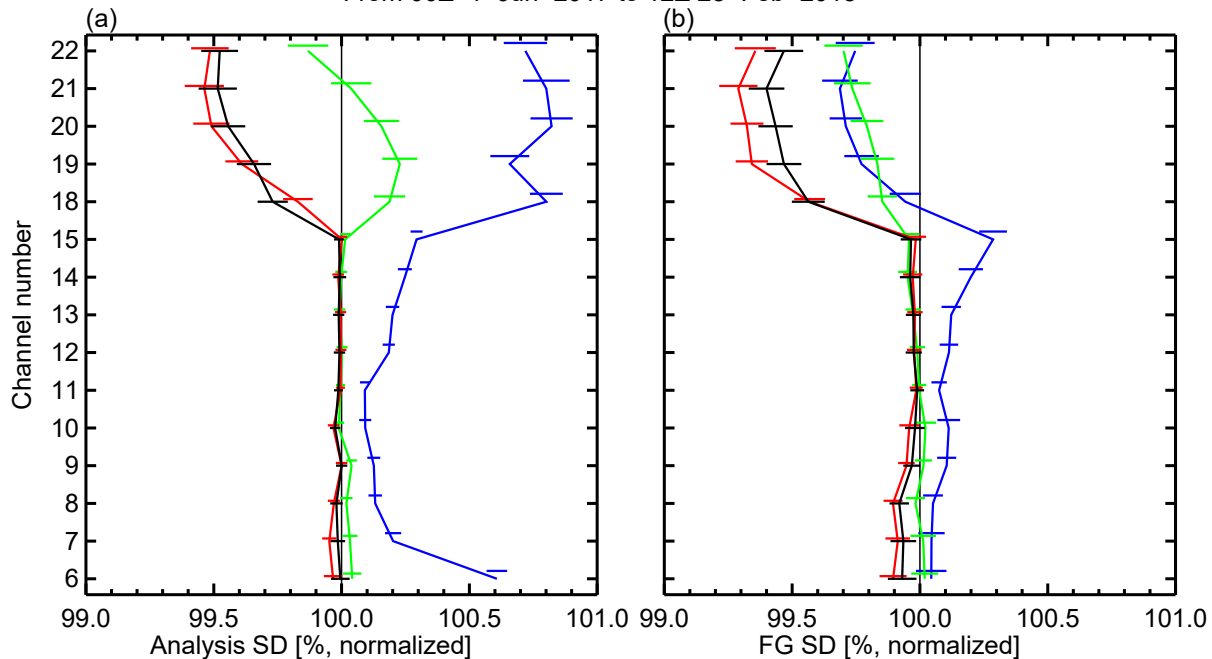

Instrument(s): NPP ATMS Tb Area(s): N. Hemis S. Hemis Tropics

From 00Z 1-Jun-2017 to 12Z 28-Feb-2018

— All-sky adjust 1.0
 — All-sky adjust 0.37
 — All-sky diagonal
 — All-sky baseline
 100 % = Control