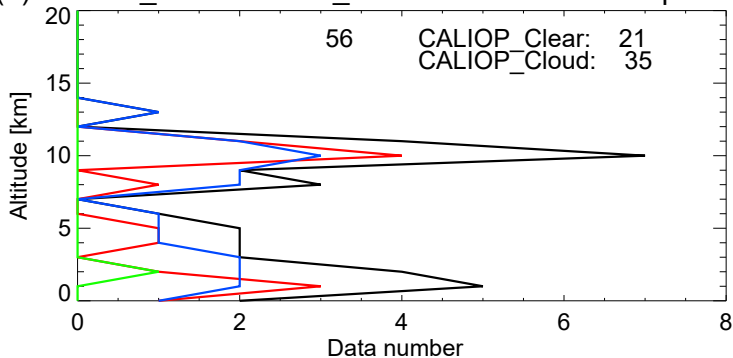

(a) Present_Clear/Current_Clear: CALIOP cloud top alt. [km]

CALIOP cloud tau vs. top alt. (first-layer)

(b) Present_Clear/Current_Cloud: CALIOP cloud top alt. [km]

CALIOP cloud tau vs. top alt. (first-layer)

(c) Present_Cloud/Current_Clear: CALIOP cloud top alt. [km]

CALIOP cloud tau vs. top alt. (first-layer)

(d) Present_Cloud/Current_Cloud: CALIOP cloud top alt. [km]

CALIOP cloud tau vs. top alt. (first-layer)