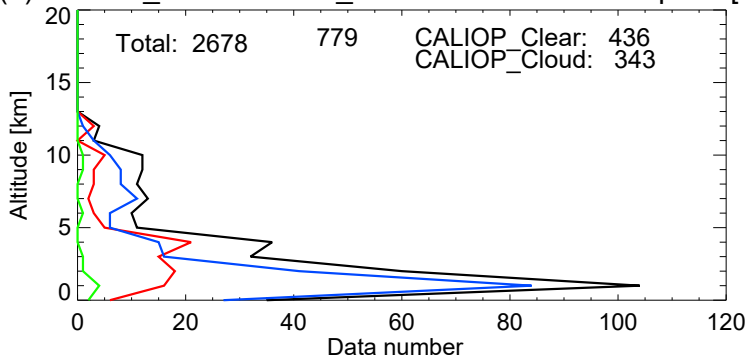

(a) Present_Clear/Current_Clear: CALIOP cloud top alt. [km]

CALIOP cloud tau vs. top alt. (first-layer)

(b) Present_Clear/Current_Cloud: CALIOP cloud top alt. [km]

CALIOP cloud tau vs. top alt. (first-layer)

(c) Present_Cloud/Current_Clear: CALIOP cloud top alt. [km]

CALIOP cloud tau vs. top alt. (first-layer)

(d) Present_Cloud/Current_Cloud: CALIOP cloud top alt. [km]

CALIOP cloud tau vs. top alt. (first-layer)