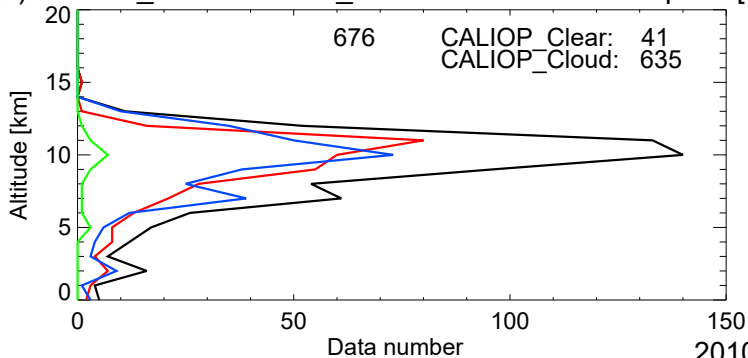

(a) Present_Clear/Current_Clear: CALIOP cloud top alt. [km]

CALIOP cloud tau vs. top alt. (first-layer)

(b) Present_Clear/Current_Cloud: CALIOP cloud top alt. [km]

CALIOP cloud tau vs. top alt. (first-layer)

(c) Present_Cloud/Current_Clear: CALIOP cloud top alt. [km]

CALIOP cloud tau vs. top alt. (first-layer)

(d) Present_Cloud/Current_Cloud: CALIOP cloud top alt. [km]

CALIOP cloud tau vs. top alt. (first-layer)