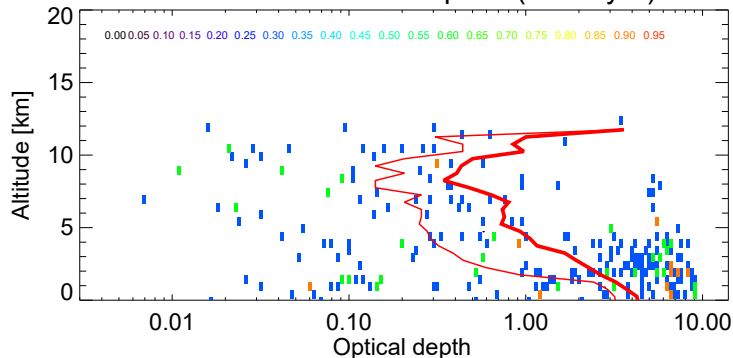

(a) Present_Clear/Current_Clear: CALIOP cloud top alt. [km]

CALIOP cloud tau vs. top alt. (first-layer)

(b) Present_Clear/Current_Cloud: CALIOP cloud top alt. [km]

CALIOP cloud tau vs. top alt. (first-layer)

(c) Present_Cloud/Current_Clear: CALIOP cloud top alt. [km]

CALIOP cloud tau vs. top alt. (first-layer)

(d) Present_Cloud/Current_Cloud: CALIOP cloud top alt. [km]

CALIOP cloud tau vs. top alt. (first-layer)