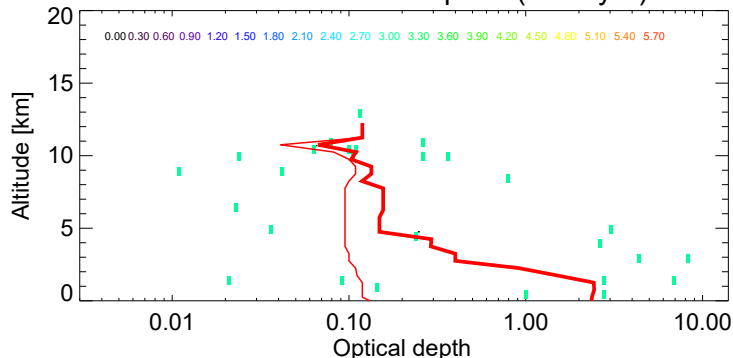

(a) Present_Clear/Current_Clear: CALIOP cloud top alt. [km]

CALIOP cloud tau vs. top alt. (first-layer)

(b) Present_Clear/Current_Cloud: CALIOP cloud top alt. [km]

CALIOP cloud tau vs. top alt. (first-layer)

(c) Present_Cloud/Current_Clear: CALIOP cloud top alt. [km]

CALIOP cloud tau vs. top alt. (first-layer)

(d) Present_Cloud/Current_Cloud: CALIOP cloud top alt. [km]

CALIOP cloud tau vs. top alt. (first-layer)