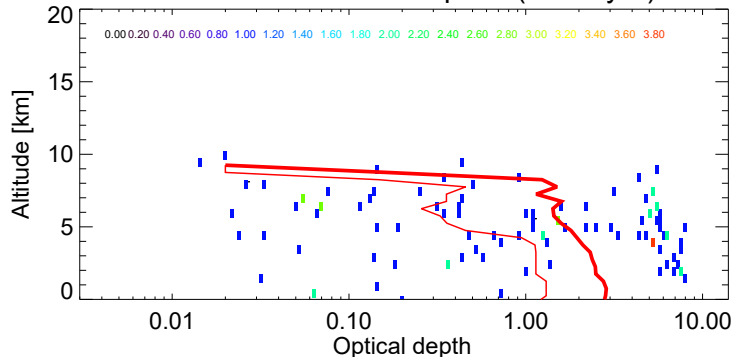

(a) Present_Clear/Current_Clear: CALIOP cloud top alt. [km]

CALIOP cloud tau vs. top alt. (first-layer)

(b) Present_Clear/Current_Cloud: CALIOP cloud top alt. [km]

CALIOP cloud tau vs. top alt. (first-layer)

(c) Present_Cloud/Current_Clear: CALIOP cloud top alt. [km]

CALIOP cloud tau vs. top alt. (first-layer)

(d) Present_Cloud/Current_Cloud: CALIOP cloud top alt. [km]

CALIOP cloud tau vs. top alt. (first-layer)