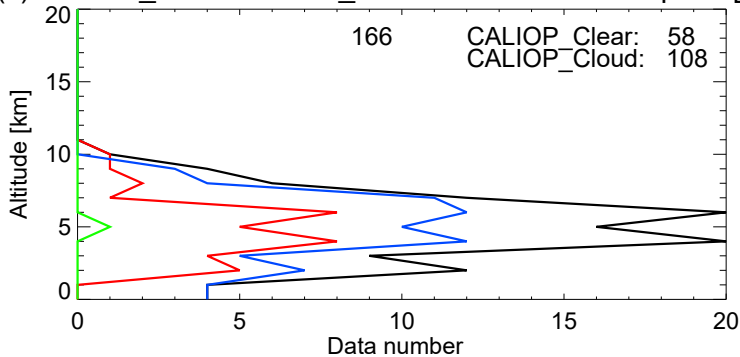

(a) Present_Clear/Current_Clear: CALIOP cloud top alt. [km]

CALIOP cloud tau vs. top alt. (first-layer)

(b) Present_Clear/Current_Cloud: CALIOP cloud top alt. [km]

CALIOP cloud tau vs. top alt. (first-layer)

(c) Present_Cloud/Current_Clear: CALIOP cloud top alt. [km]

CALIOP cloud tau vs. top alt. (first-layer)

(d) Present_Cloud/Current_Cloud: CALIOP cloud top alt. [km]

CALIOP cloud tau vs. top alt. (first-layer)