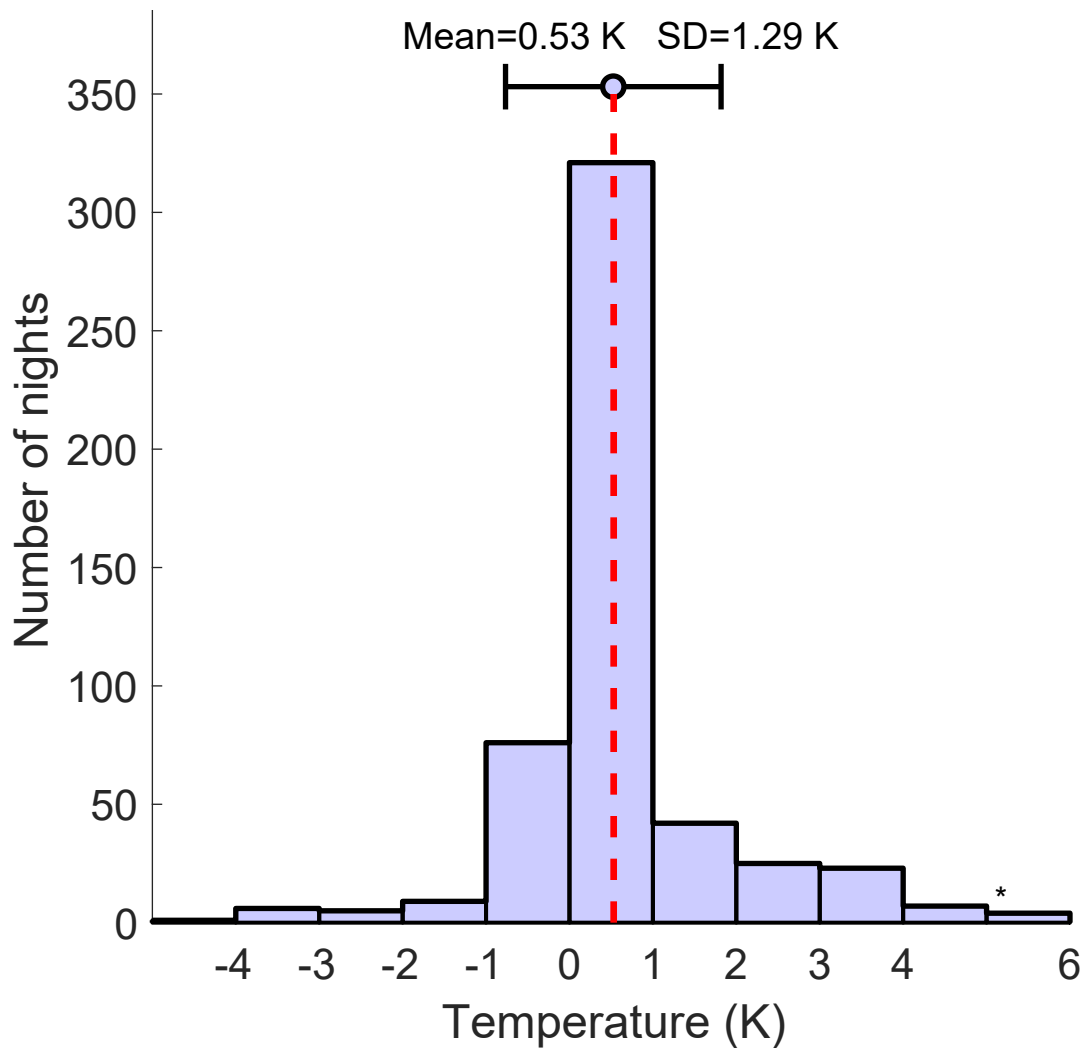

(a) Au=0.99

Mean=0.53 K SD=1.29 K

(b) Au=0.9

Mean=0.96 K SD=3.25 K