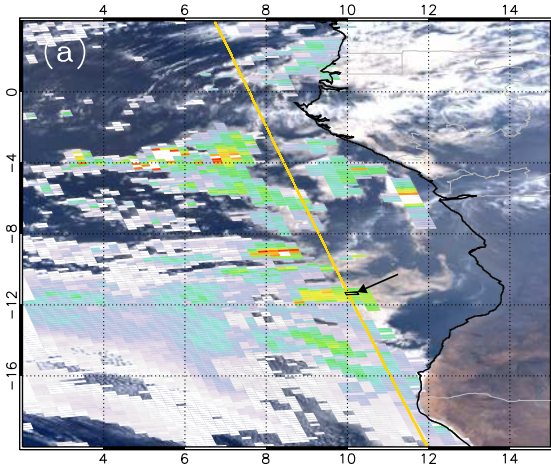

10-08-2006 OMI/MODIS 13:22-13:29 UTC

10-08-2006 SCIAMACHY 09:10-09:16 UTC

10-08-2006 CALIOP total attenuated backscatter 532 nm

13:07:46

13:09:58

13:12:11

Time (UTC)

13:14:23

Total Attenuated Backscatter 532 nm