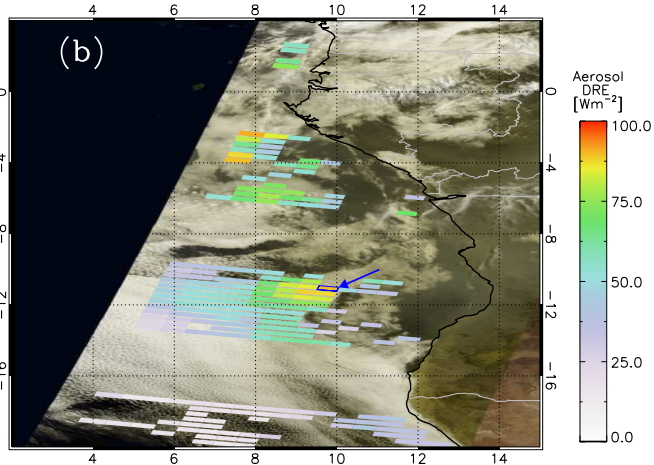

10-08-2006 OMI/MODIS 13:22-13:29 UTC

10-08-2006 SCIAMACHY 09:10-09:16 UTC

10-08-2006 CALIOP total attenuated backscatter 532 nm

13:07:46

13:09:58

13:12:11

Time (UTC)

13:14:23

Total Attenuated Backscatter 532 nm