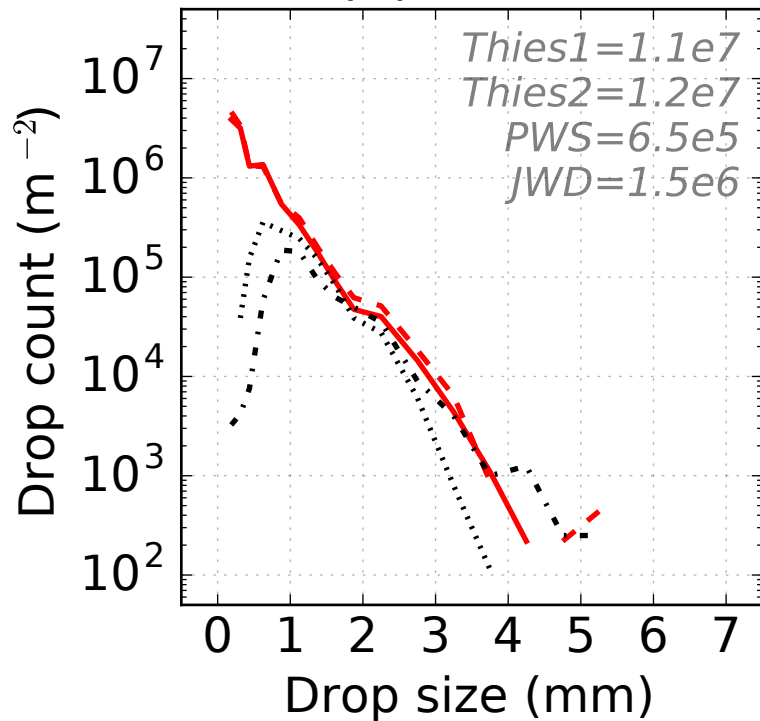

(a) DSD

(b) DVD

— Chilbolton 1 - Thies LPM

- - Chilbolton 2 - Thies LPM

· · · Campbell Scientific PWS100

- · - · Joss-Waldvogel RD-80