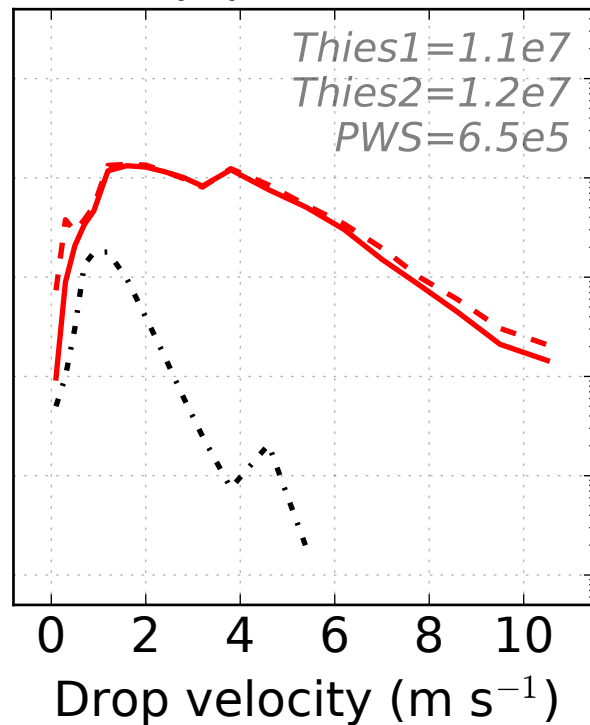

(a) DSD

(b) DVD

— Chilbolton 1 - Thies LPM

- - Chilbolton 2 - Thies LPM

· · · Campbell Scientific PWS100

- · - · Joss-Waldvogel RD-80