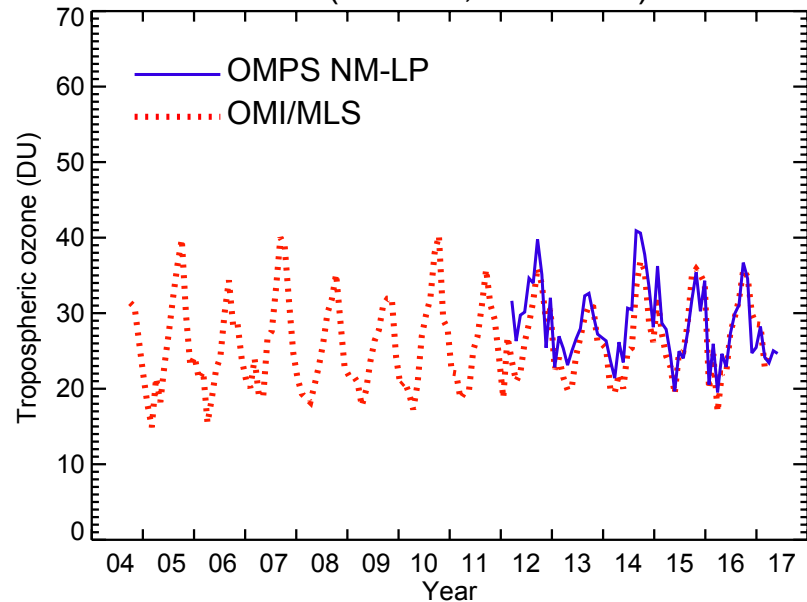

Java (0–5° S, 110–115° E)

Brazil (5–10° S, 55–60° W)

Washington DC (39° N, 77° W)

Beijing (40° N, 116° E)