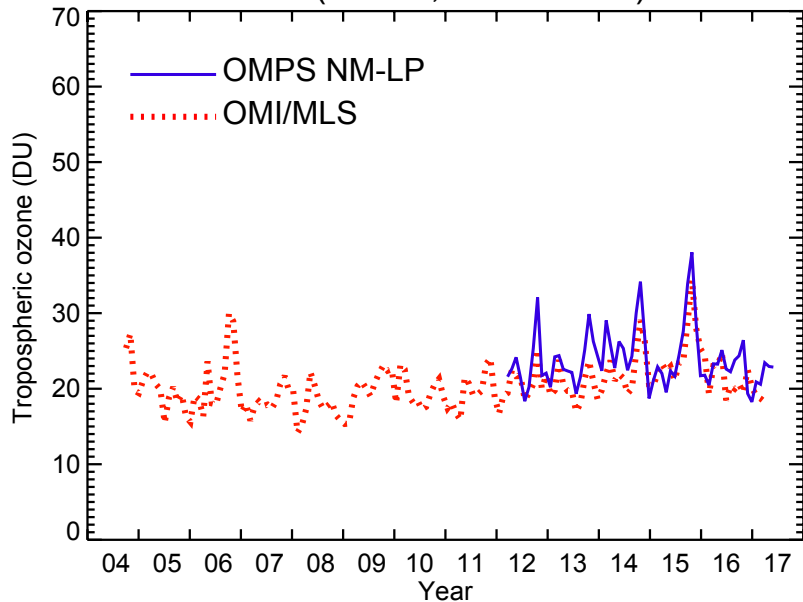

Java (0–5° S, 110–115° E)

Brazil (5–10° S, 55–60° W)

Washington DC (39° N, 77° W)

Beijing (40° N, 116° E)