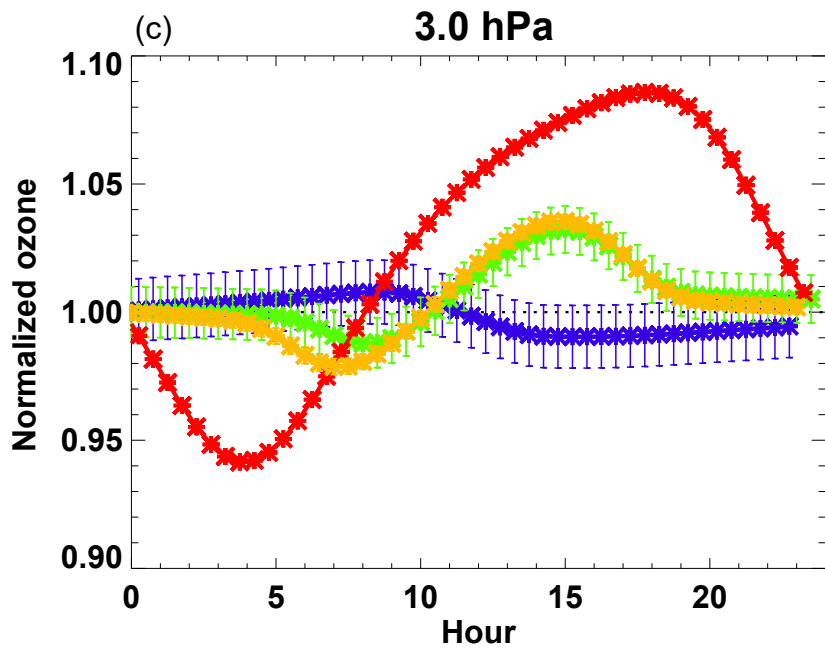

# 65–70° N normalized model diurnal cycle

✱ Mar ✱ Jun ✱ Sep ✱ Dec