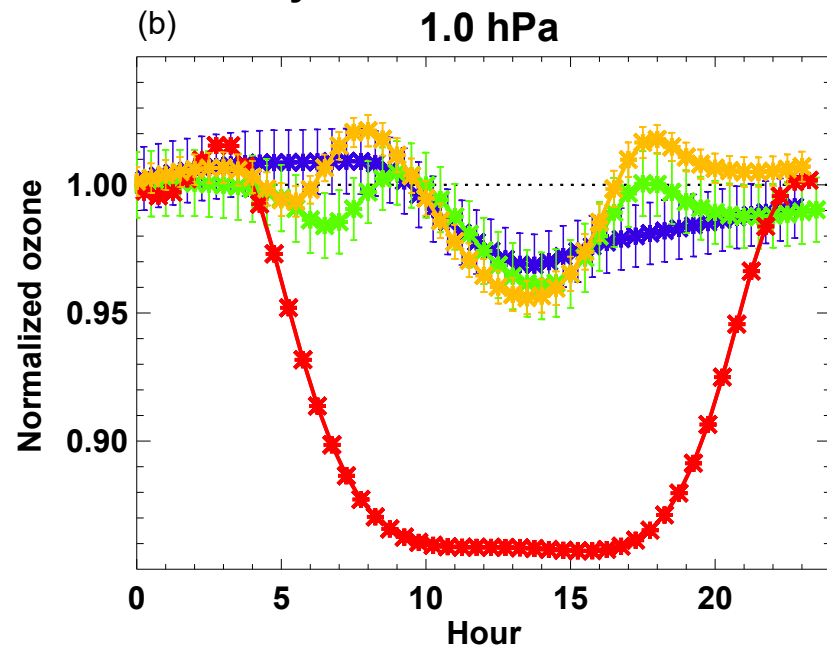

# 65–70° N normalized model diurnal cycle

✱ Mar ✱ Jun ✱ Sep ✱ Dec