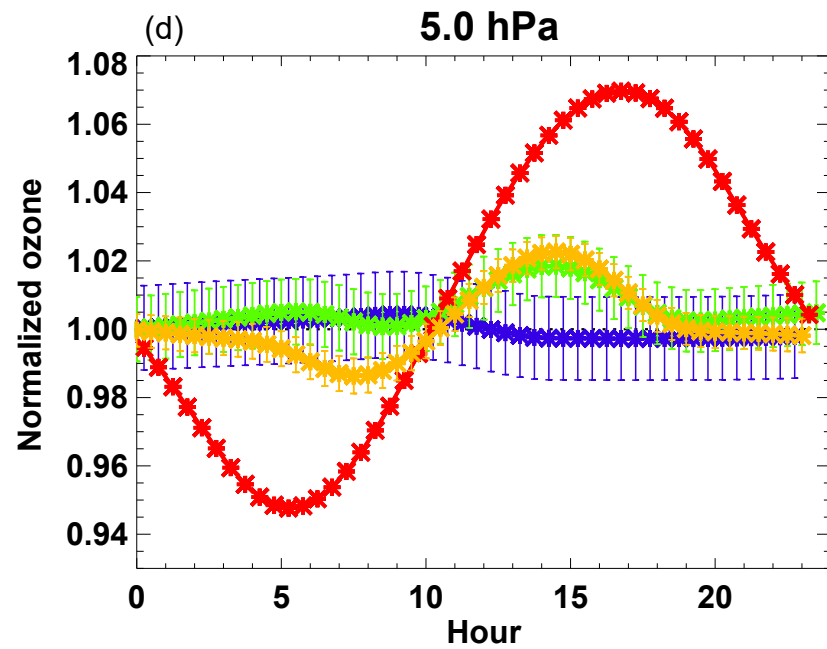

# 65–70° N normalized model diurnal cycle

✱ Mar ✱ Jun ✱ Sep ✱ Dec