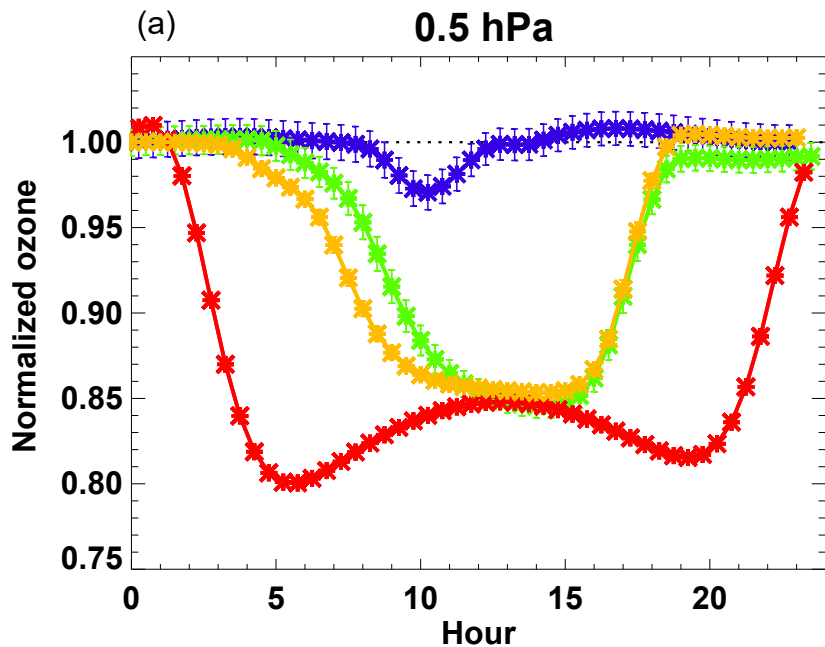

# 65–70° N normalized model diurnal cycle

✱ Mar ✱ Jun ✱ Sep ✱ Dec