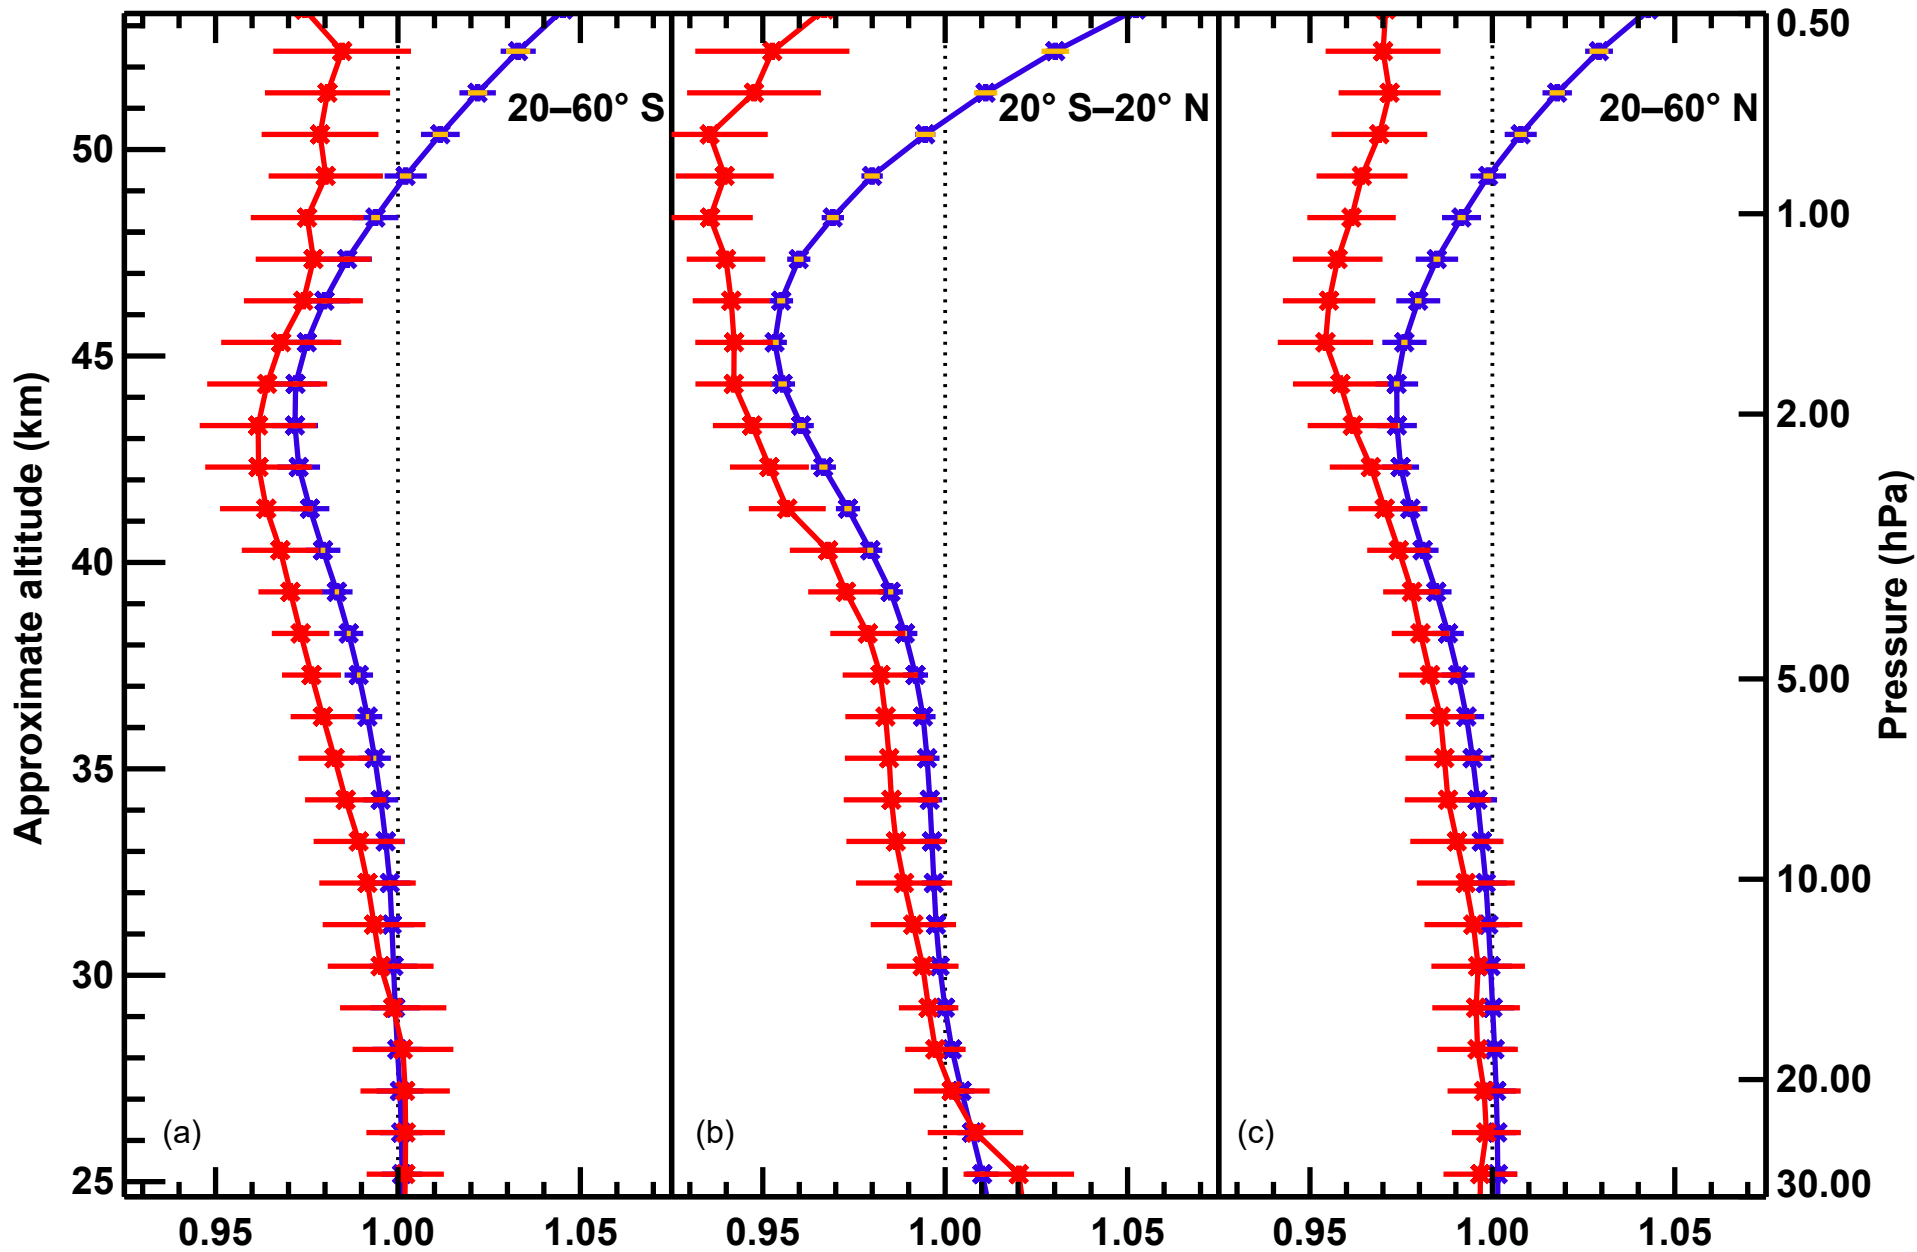

SAGE III/ISS sunrise to sunset ratio

— SAGE III
 — GDOC sampled as SAGE III