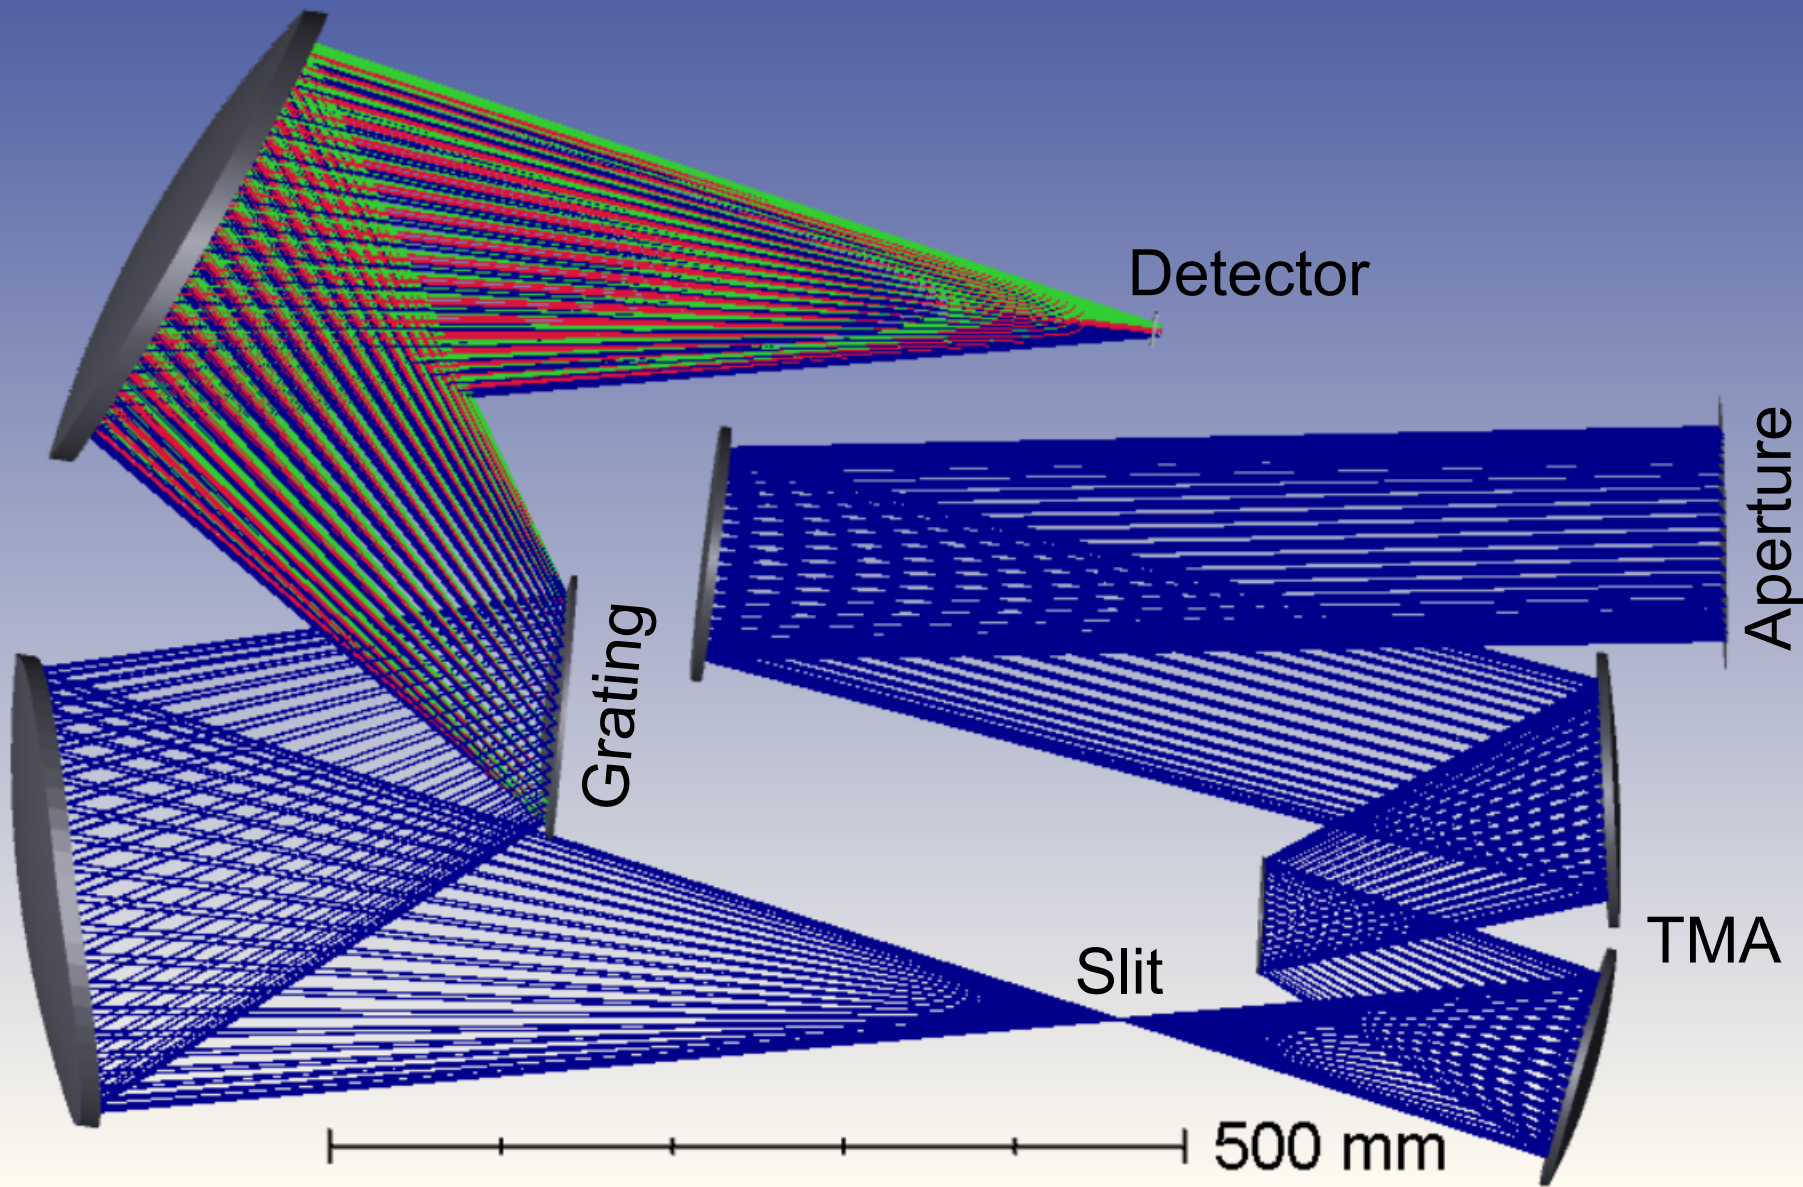

Offner

Grating

Slit

Detector

TMA

Aperture

500 mm