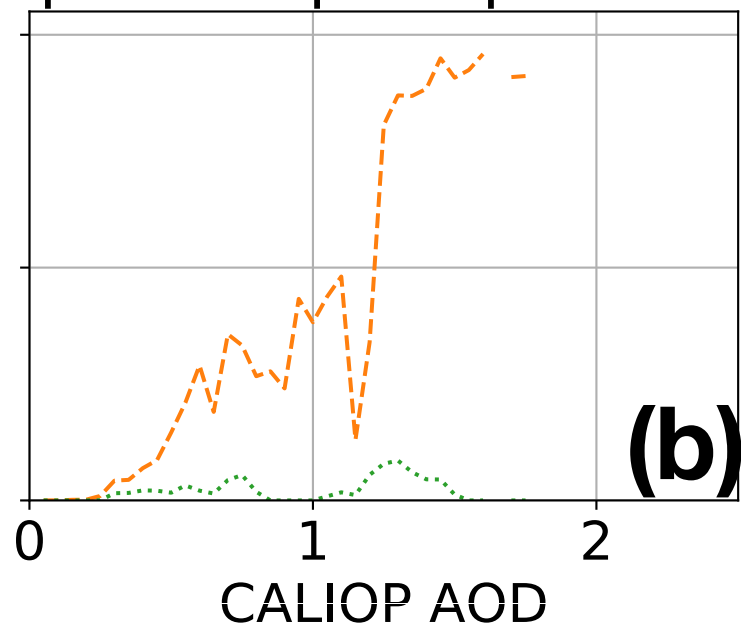

Labeled aerosol fraction per 100-pixel patch

Labeled aerosol fraction per 25-pixel patch

MYD04 vs CALIOP AOD