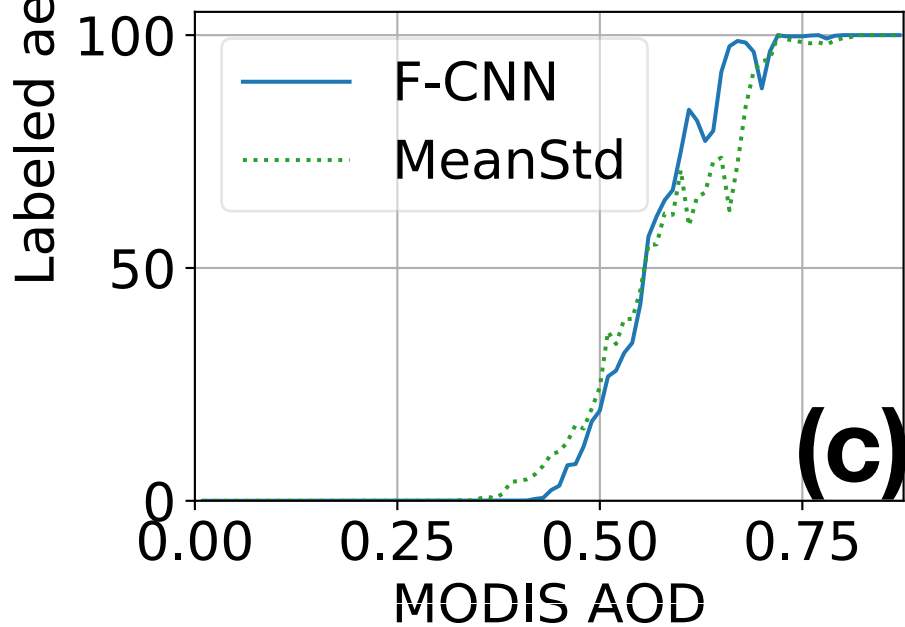

Labeled aerosol fraction per 100-pixel patch

Labeled aerosol fraction per 25-pixel patch

MYD04 vs CALIOP AOD