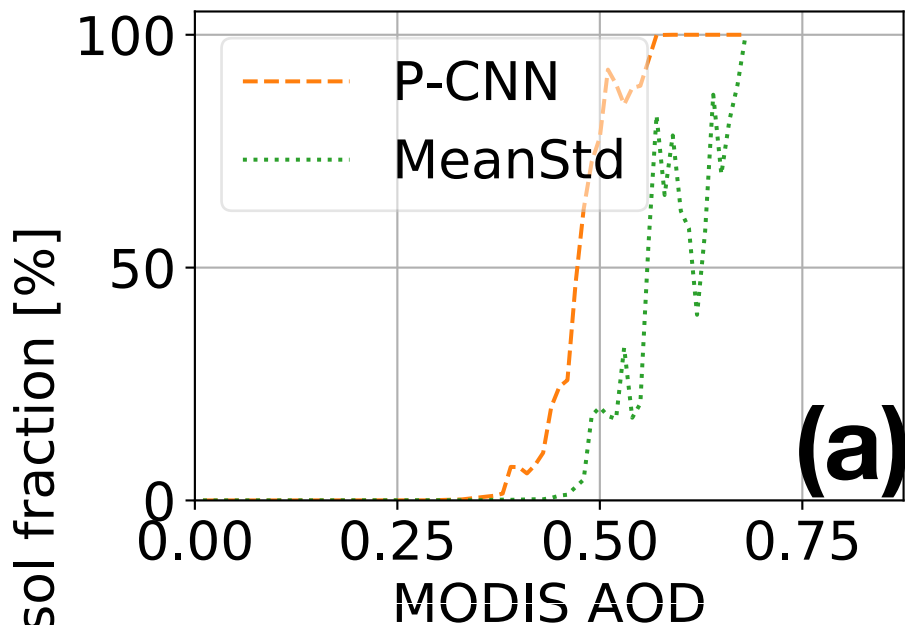

Labeled aerosol fraction per 100-pixel patch

Labeled aerosol fraction per 25-pixel patch

MYD04 vs CALIOP AOD