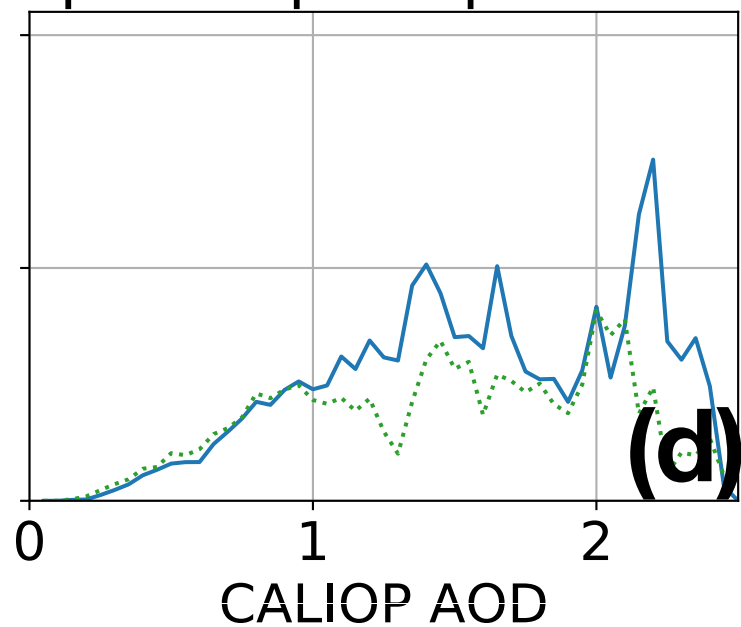

Labeled aerosol fraction per 100-pixel patch

Labeled aerosol fraction per 25-pixel patch

MYD04 vs CALIOP AOD