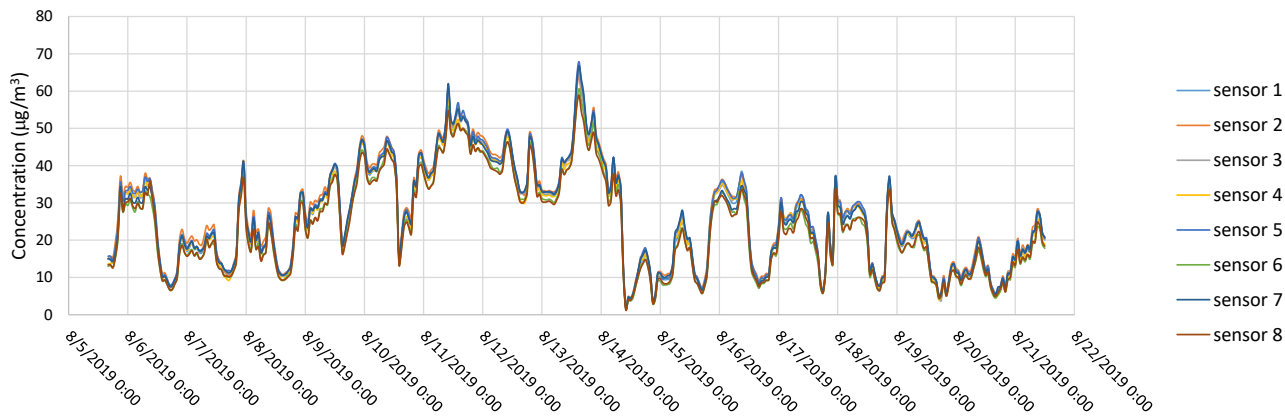

Hourly average PM_{2.5} concentration

Hourly average PM₁₀ concentration