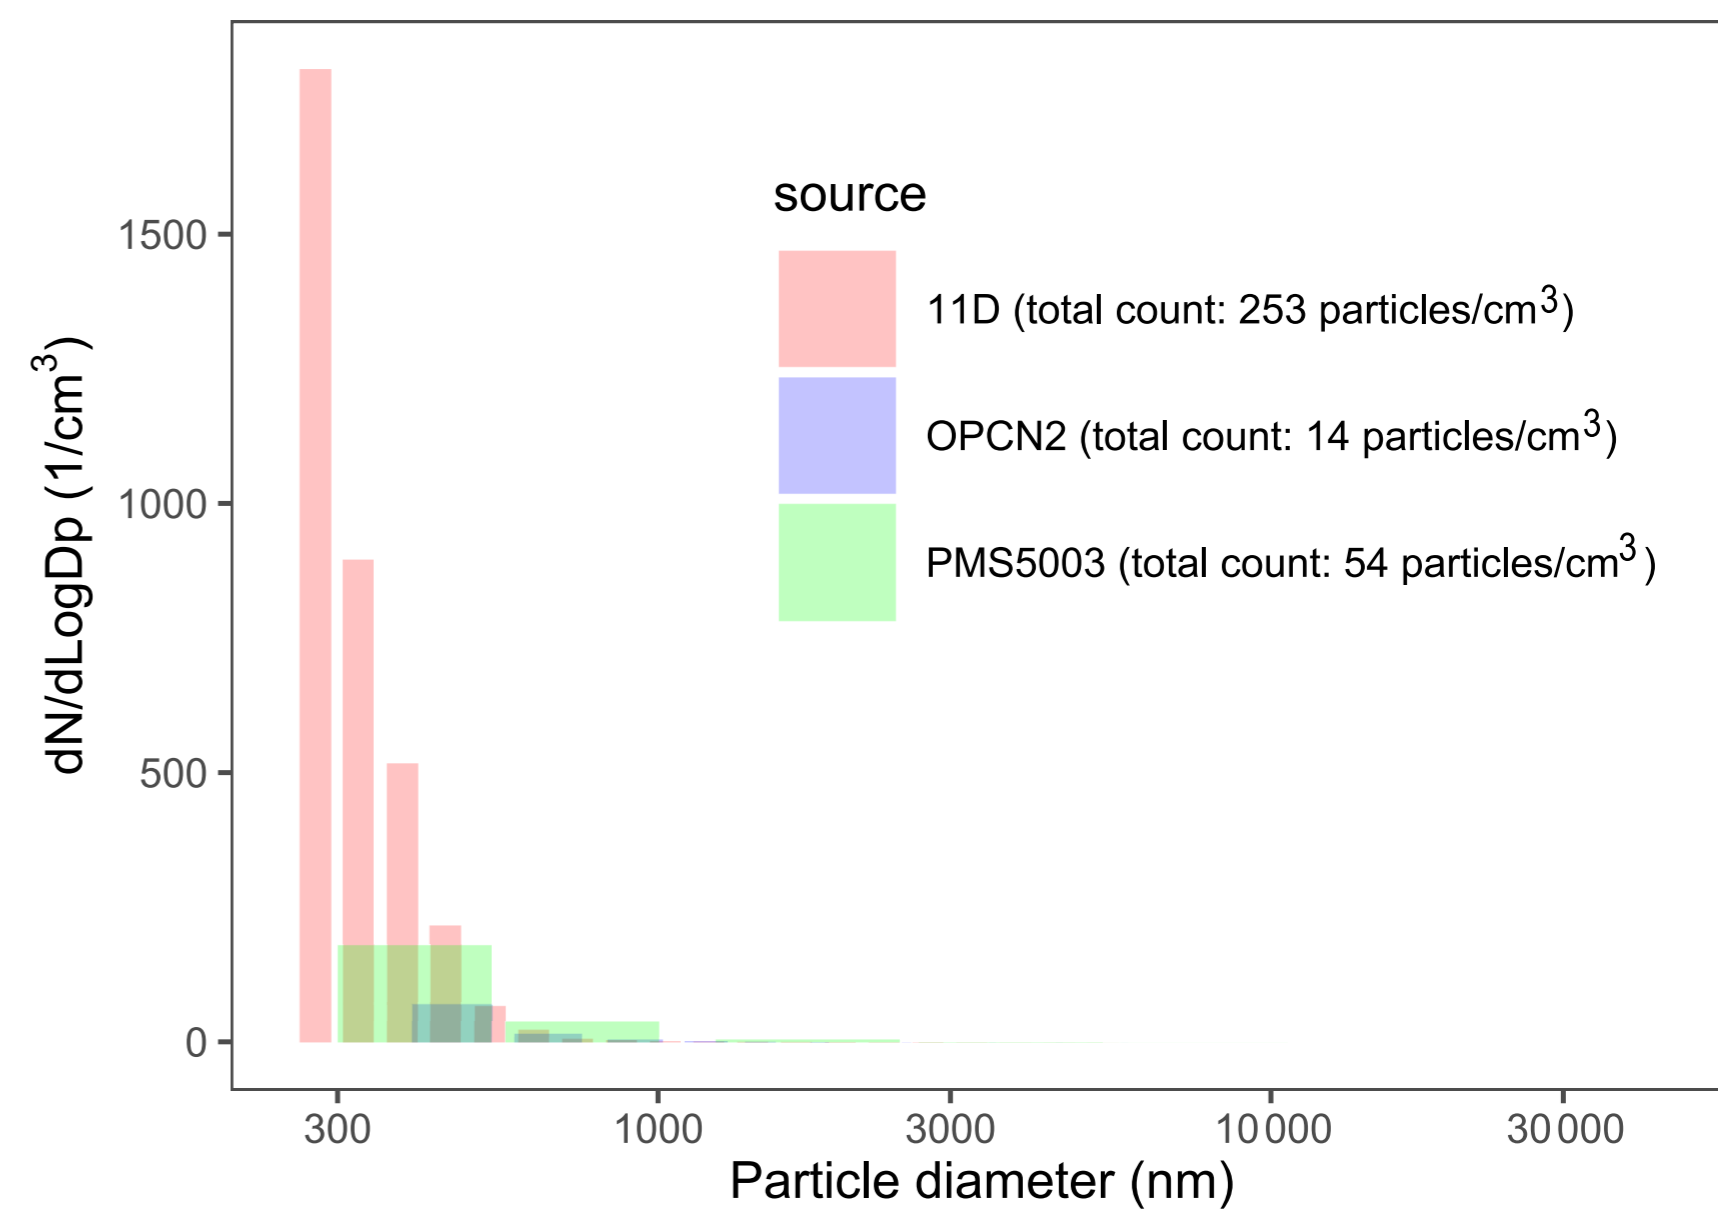

OPS histogram, strong pollution, 1/18/2020 17:00

OPS histogram, mild pollution, 4/16/2020 13:00

Aralkum Desert dust, hourly average PM_{2.5}

Aralkum Desert dust, hourly average PM₁₀

Aralkum Desert dust, ratio PM₁₀ / PM_{2.5}

11-D mass distribution, 3/27/2020 20:00