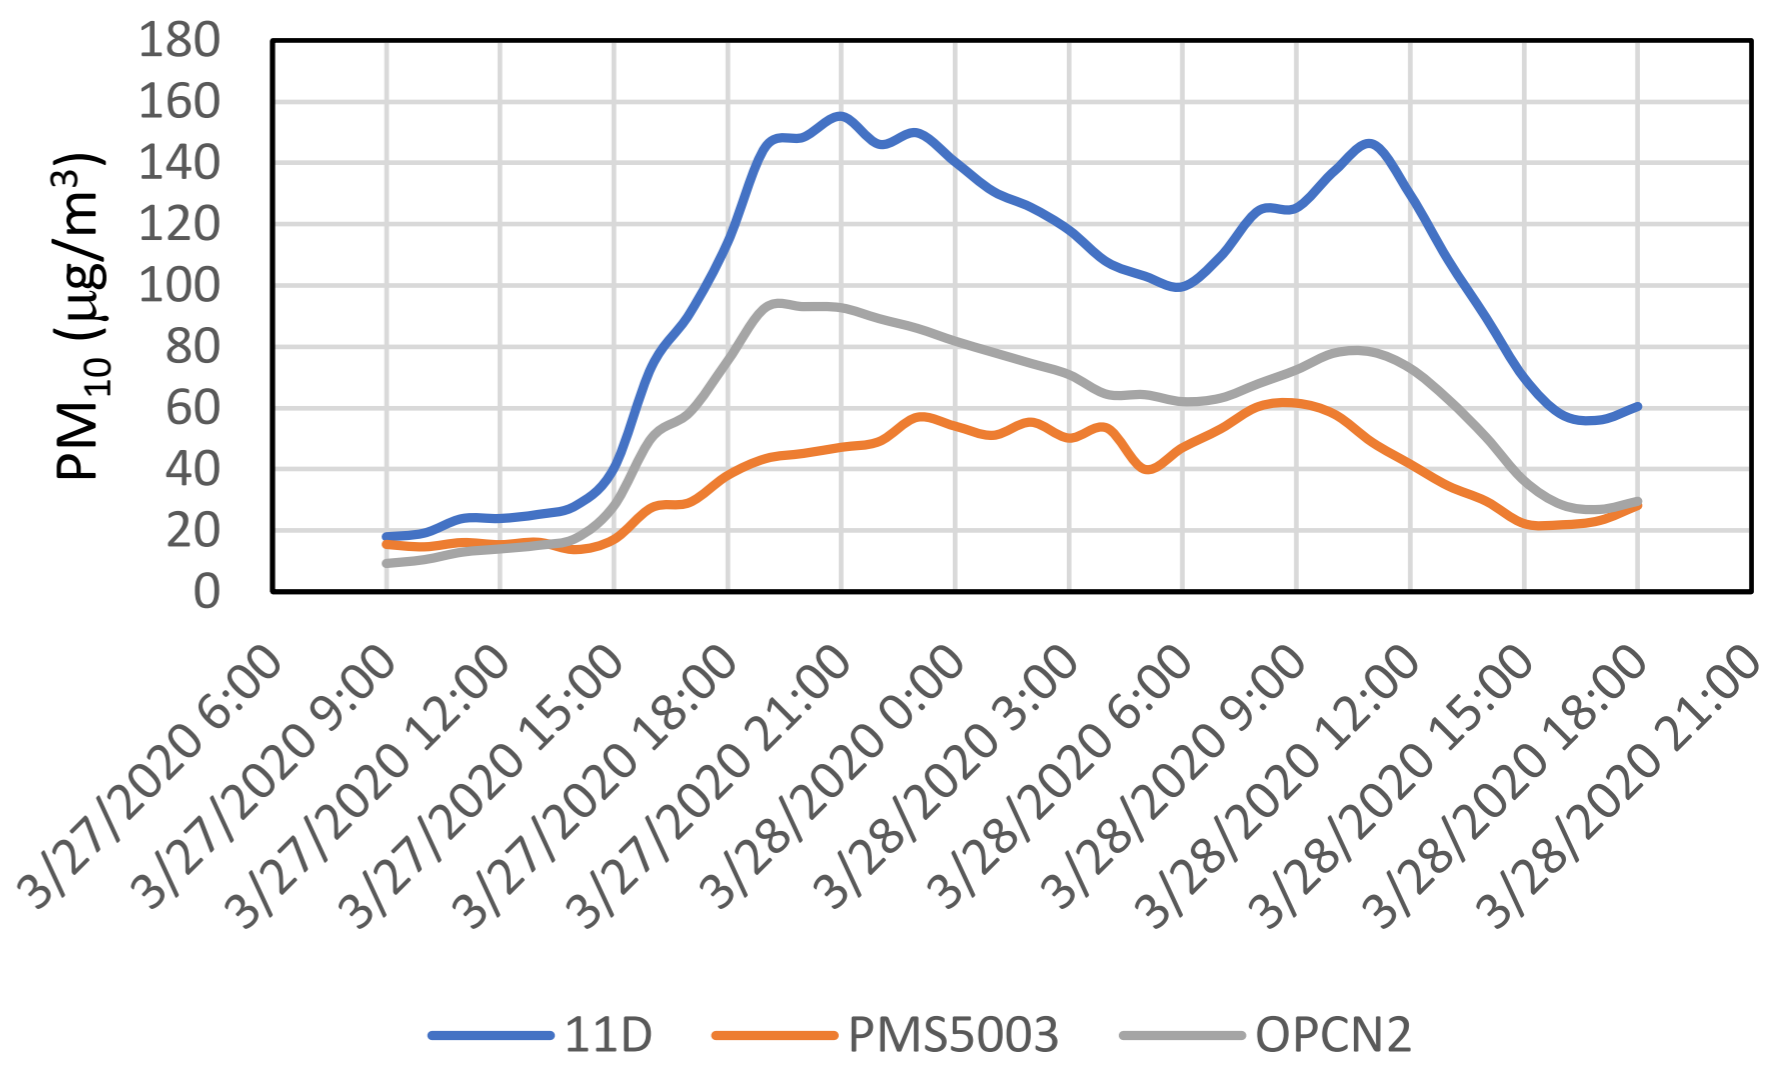

OPS histogram, strong pollution, 1/18/2020 17:00

OPS histogram, mild pollution, 4/16/2020 13:00

Aralkum Desert dust, hourly average PM_{2.5}

Aralkum Desert dust, hourly average PM₁₀

Aralkum Desert dust, ratio PM₁₀ / PM_{2.5}

11-D mass distribution, 3/27/2020 20:00