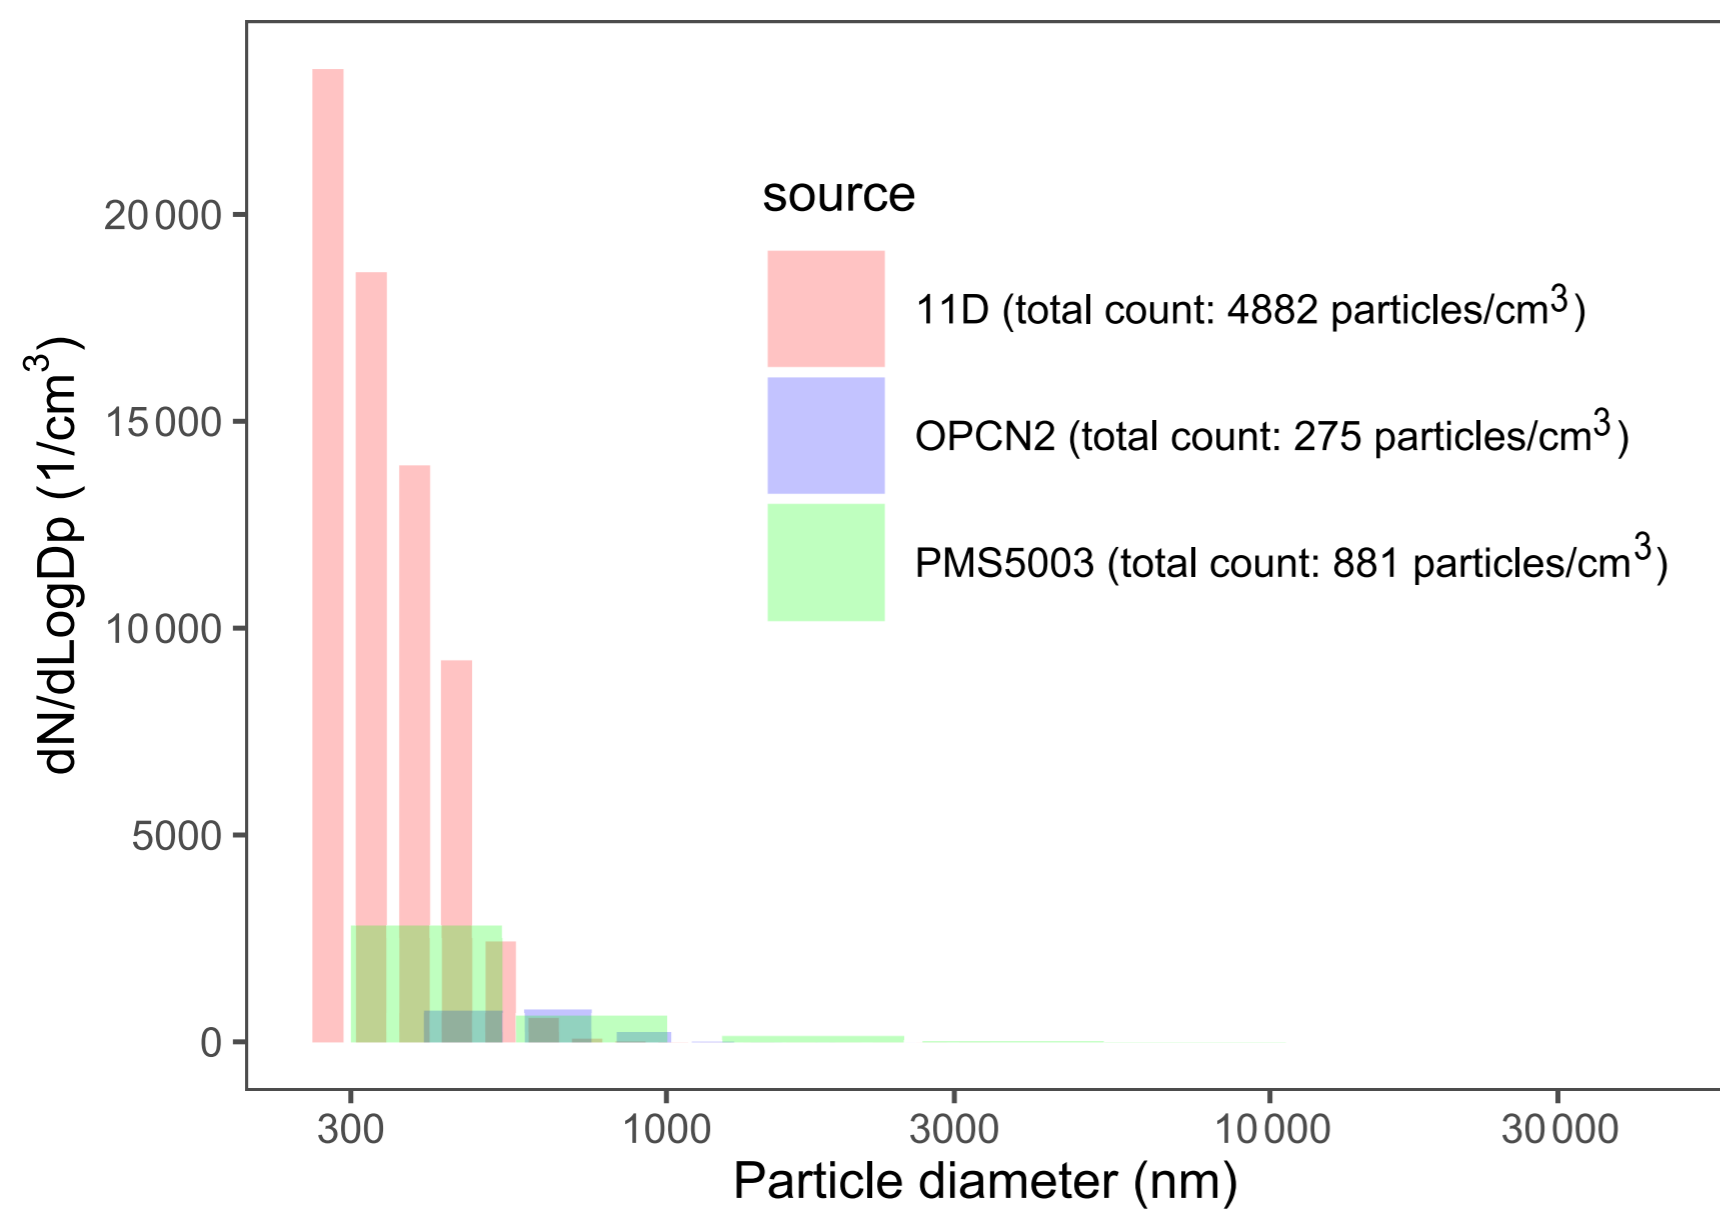

OPS histogram, strong pollution, 1/18/2020 17:00

OPS histogram, mild pollution, 4/16/2020 13:00

Aralkum Desert dust, hourly average PM_{2.5}

Aralkum Desert dust, hourly average PM₁₀

Aralkum Desert dust, ratio PM₁₀ / PM_{2.5}

11-D mass distribution, 3/27/2020 20:00