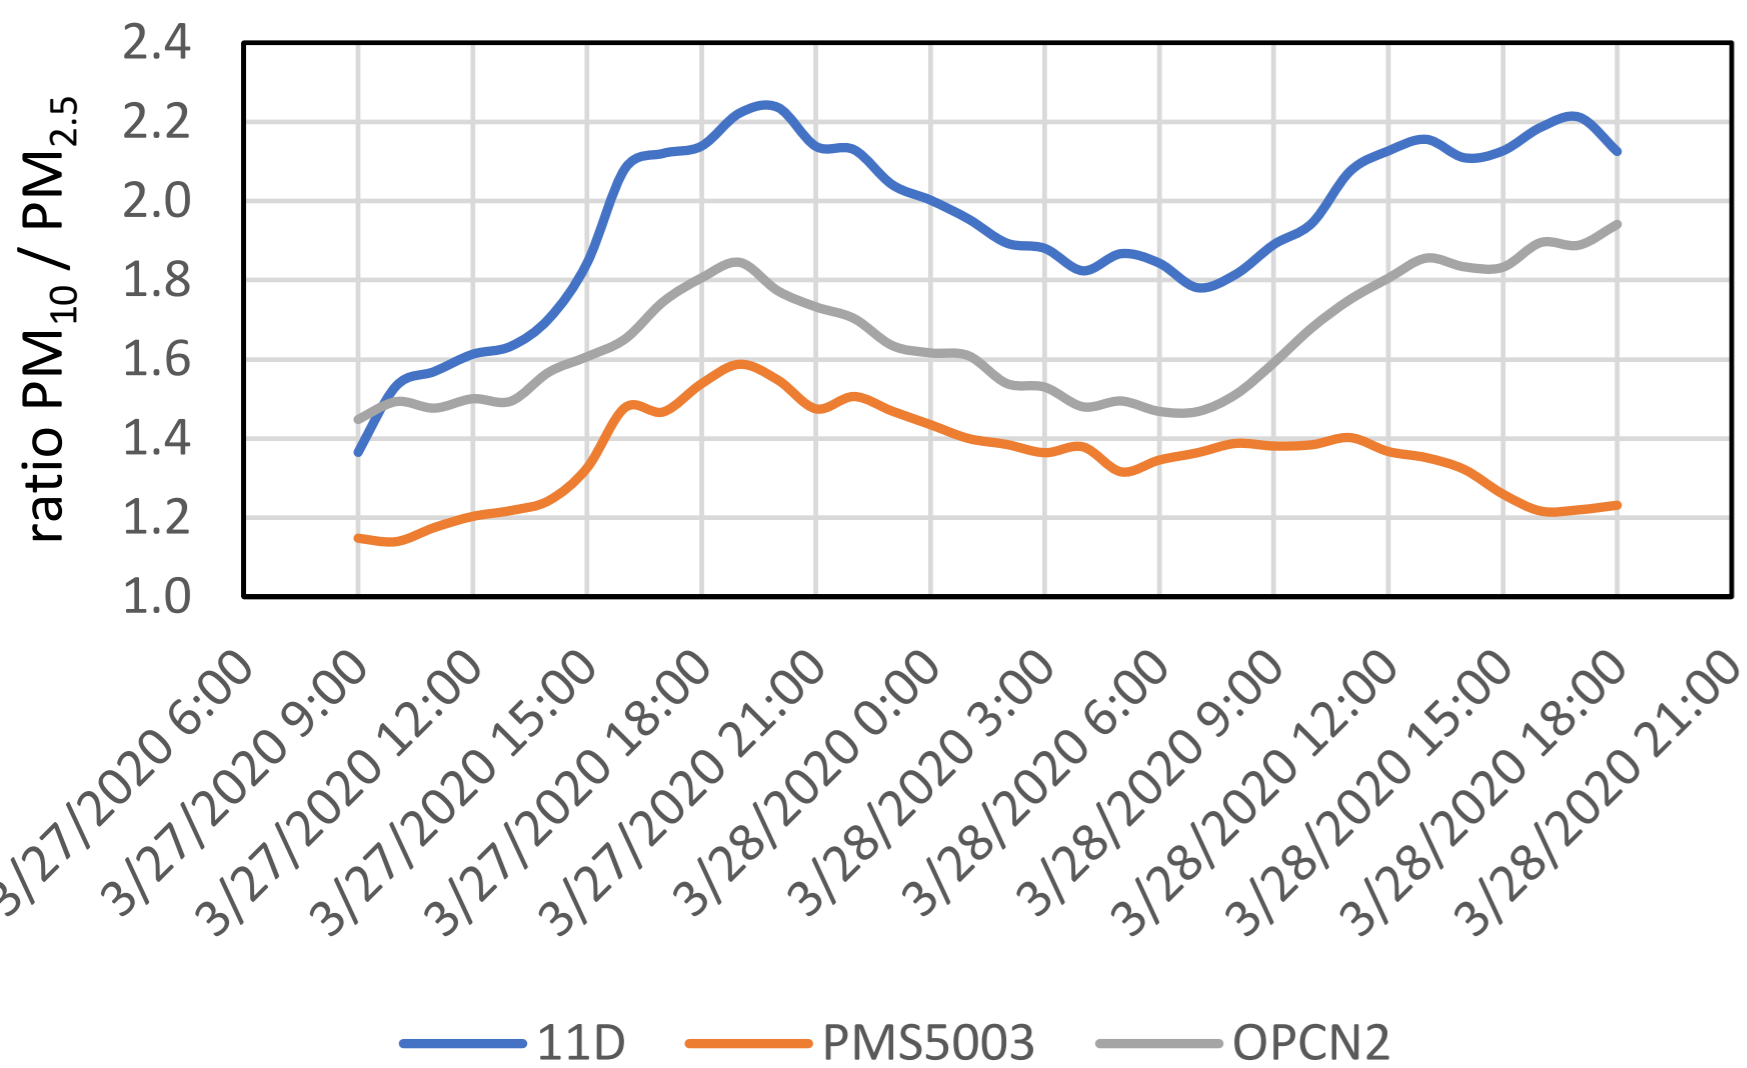

OPS histogram, strong pollution, 1/18/2020 17:00

OPS histogram, mild pollution, 4/16/2020 13:00

Aralkum Desert dust, hourly average PM_{2.5}

Aralkum Desert dust, hourly average PM₁₀

Aralkum Desert dust, ratio PM₁₀ / PM_{2.5}

11-D mass distribution, 3/27/2020 20:00