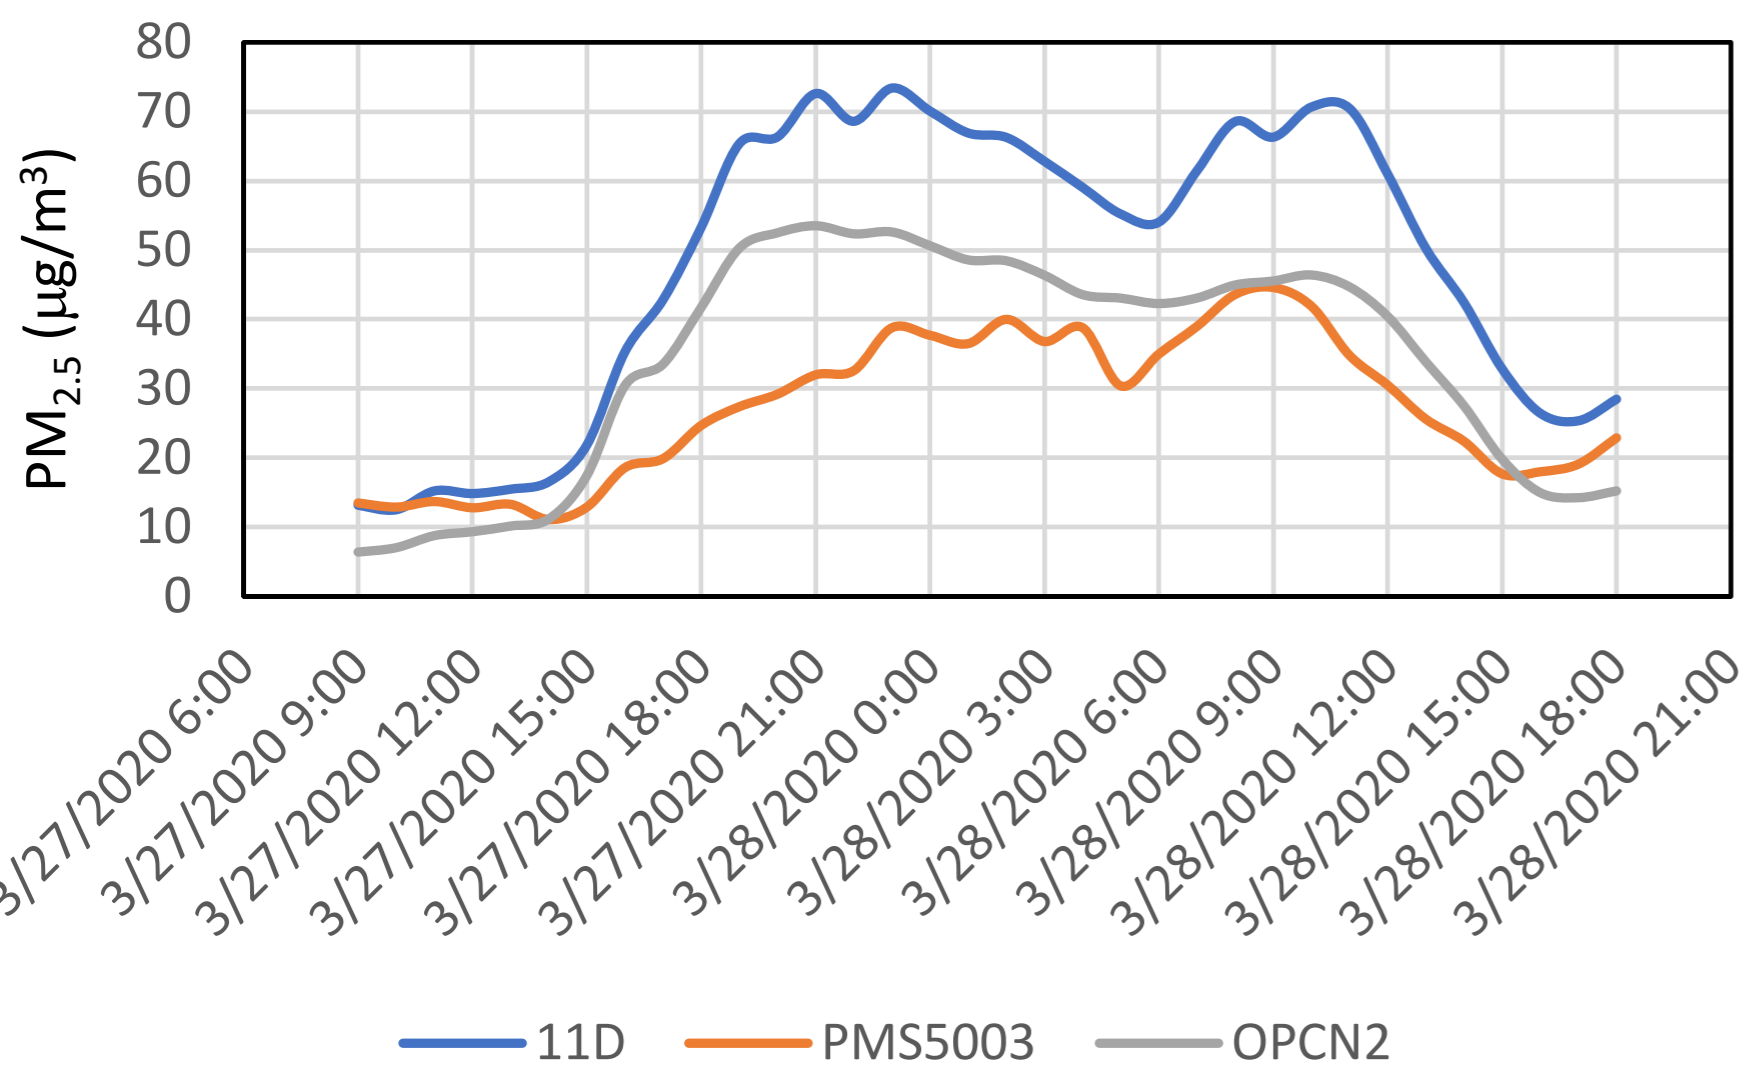

OPS histogram, strong pollution, 1/18/2020 17:00

OPS histogram, mild pollution, 4/16/2020 13:00

Aralkum Desert dust, hourly average PM_{2.5}

Aralkum Desert dust, hourly average PM₁₀

Aralkum Desert dust, ratio PM₁₀ / PM_{2.5}

11-D mass distribution, 3/27/2020 20:00