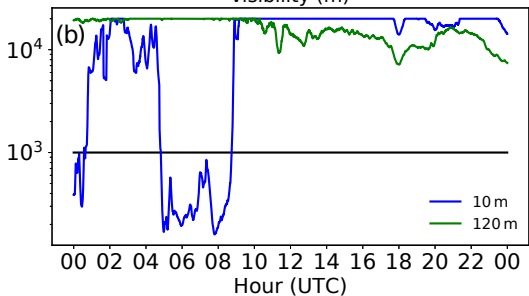

Ceilometer Cloud Base Height [m]

AROME 1h forec. LWC [g/kg] 20161028