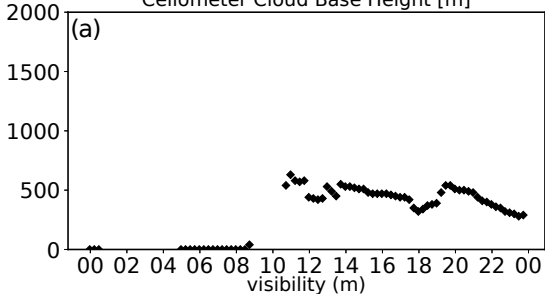

Ceilometer Cloud Base Height [m]

AROME 1h forec. LWC [g/kg] 20161028