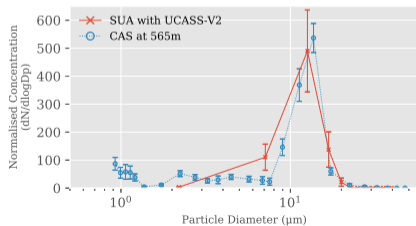

PSD for the UCASS - V2 and Reference Instrumentation at 9:8:21

(a)

PSD for the UCASS - V2 and Reference Instrumentation at 9:42:55

(b)

PSD for the UCASS - V2 and Reference Instrumentation at 10:15:56

(c)

PSD for the UCASS - V2 and Reference Instrumentation at 10:48:57