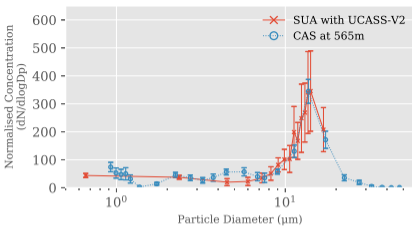

PSD for the UCASS - V2 and Reference Instrumentation at 9:8:21

(a)

PSD for the UCASS - V2 and Reference Instrumentation at 9:42:55

(b)

PSD for the UCASS - V2 and Reference Instrumentation at 10:15:56

(c)

PSD for the UCASS - V2 and Reference Instrumentation at 10:48:57