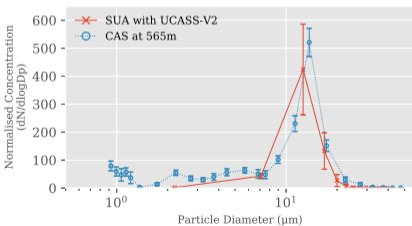

PSD for the UCASS - V2 and Reference Instrumentation at 9:8:21

(a)

PSD for the UCASS - V2 and Reference Instrumentation at 9:42:55

(b)

PSD for the UCASS - V2 and Reference Instrumentation at 10:15:56

(c)

PSD for the UCASS - V2 and Reference Instrumentation at 10:48:57