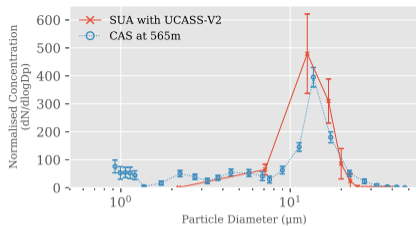

PSD for the UCASS - V2 and Reference Instrumentation at 9:8:21

(a)

PSD for the UCASS - V2 and Reference Instrumentation at 9:42:55

(b)

PSD for the UCASS - V2 and Reference Instrumentation at 10:15:56

(c)

PSD for the UCASS - V2 and Reference Instrumentation at 10:48:57