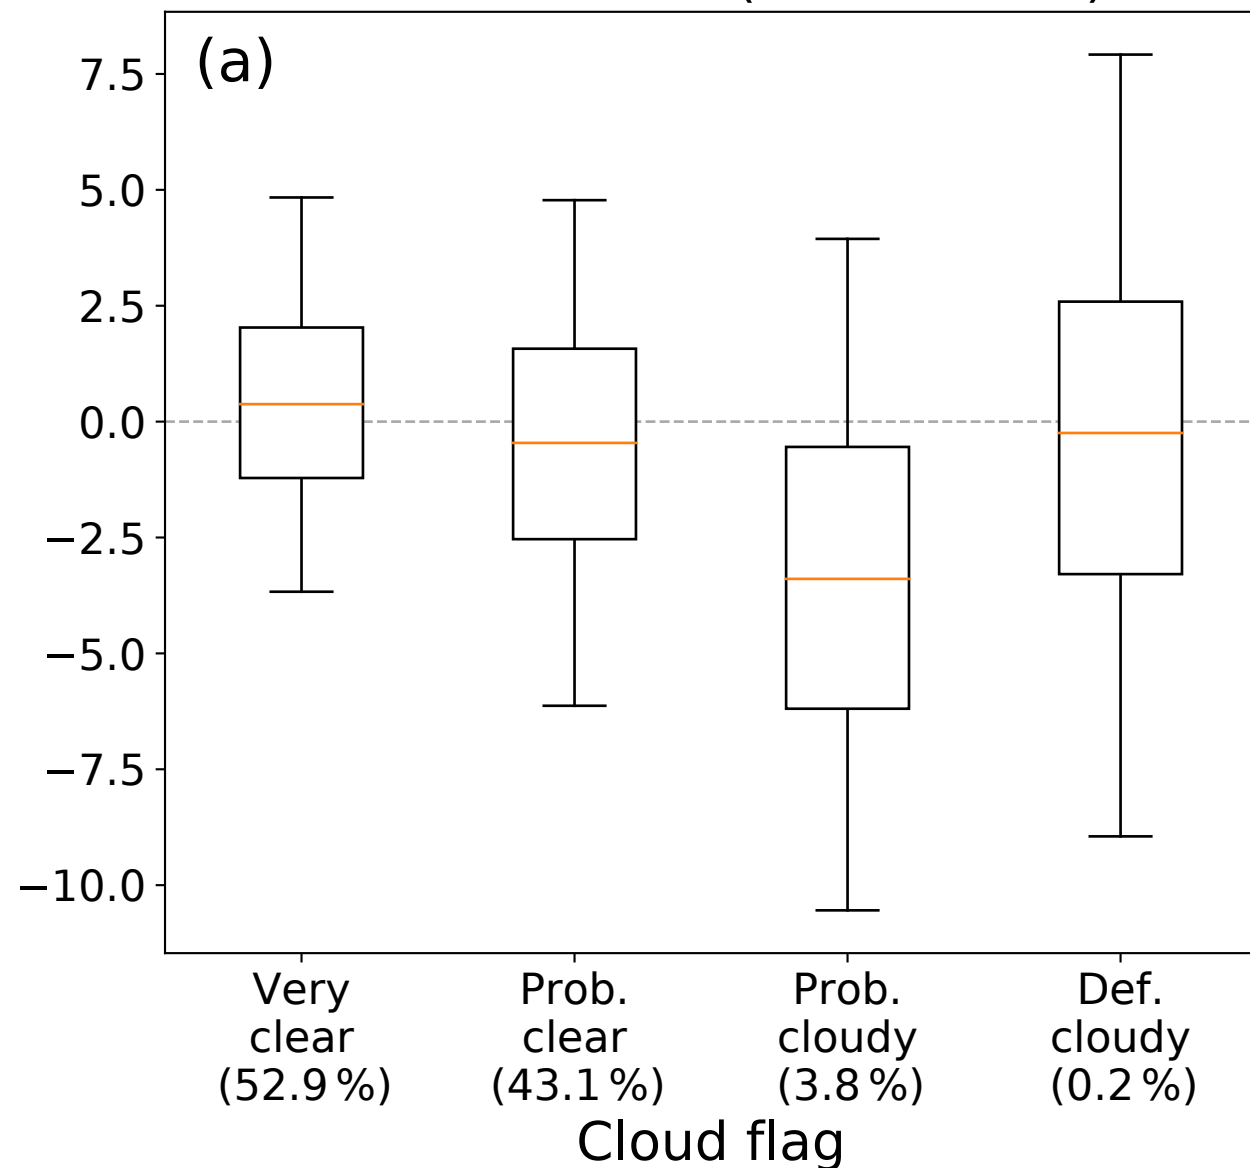

All spectra (clean and with bad pixels)

WarnLevel < 3 (N = 724 720)

CloudFlag = 3 (N = 420 099)

WarnLevel < 3 ; CloudFlag = 3 (N = 383 591)