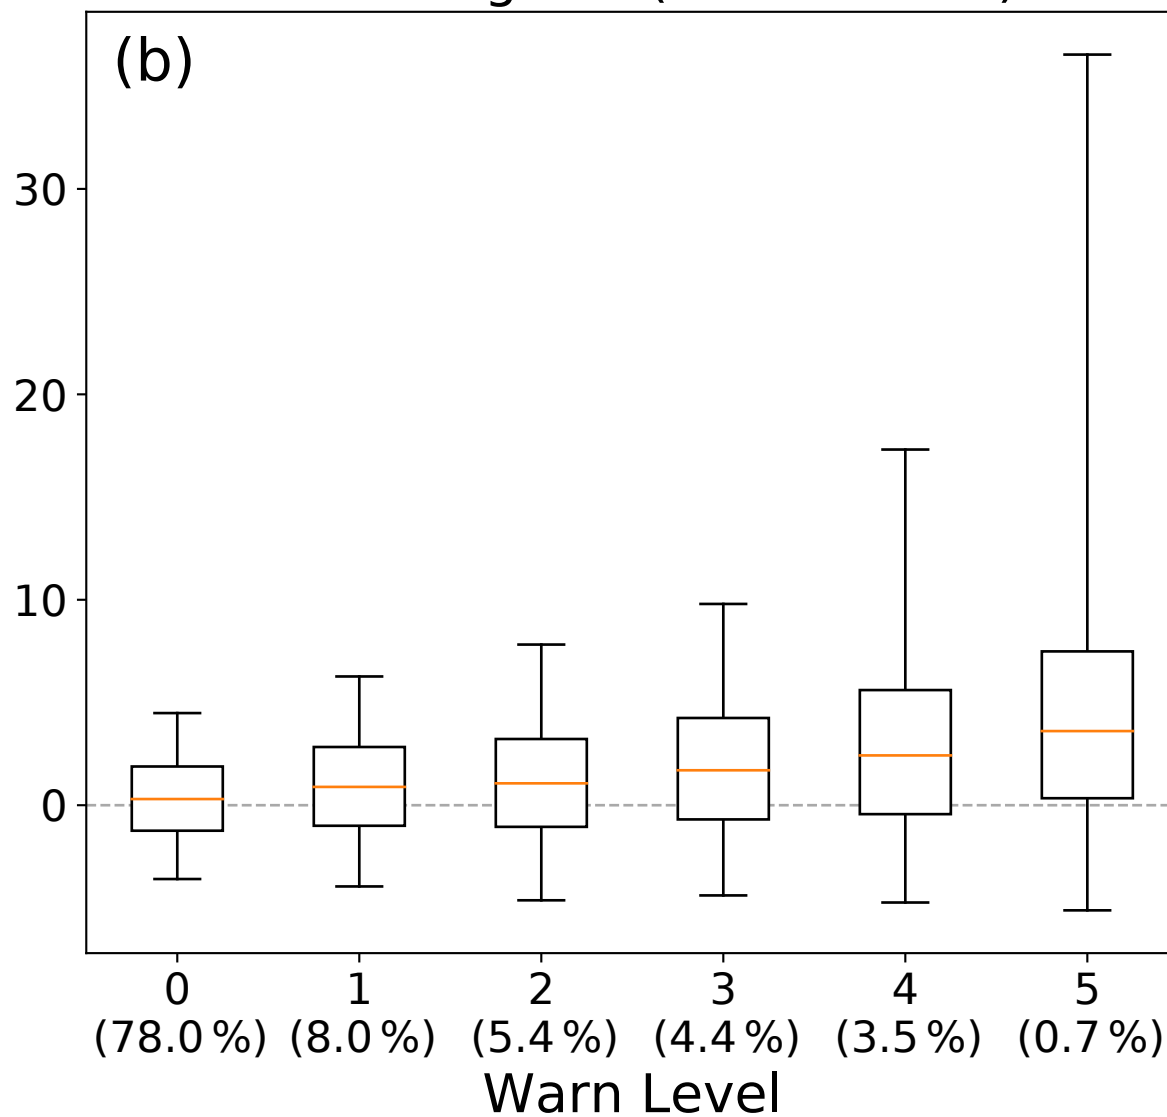

All spectra (clean and with bad pixels)

WarnLevel < 3 (N = 724 720)

CloudFlag = 3 (N = 420 099)

WarnLevel < 3 ; CloudFlag = 3 (N = 383 591)