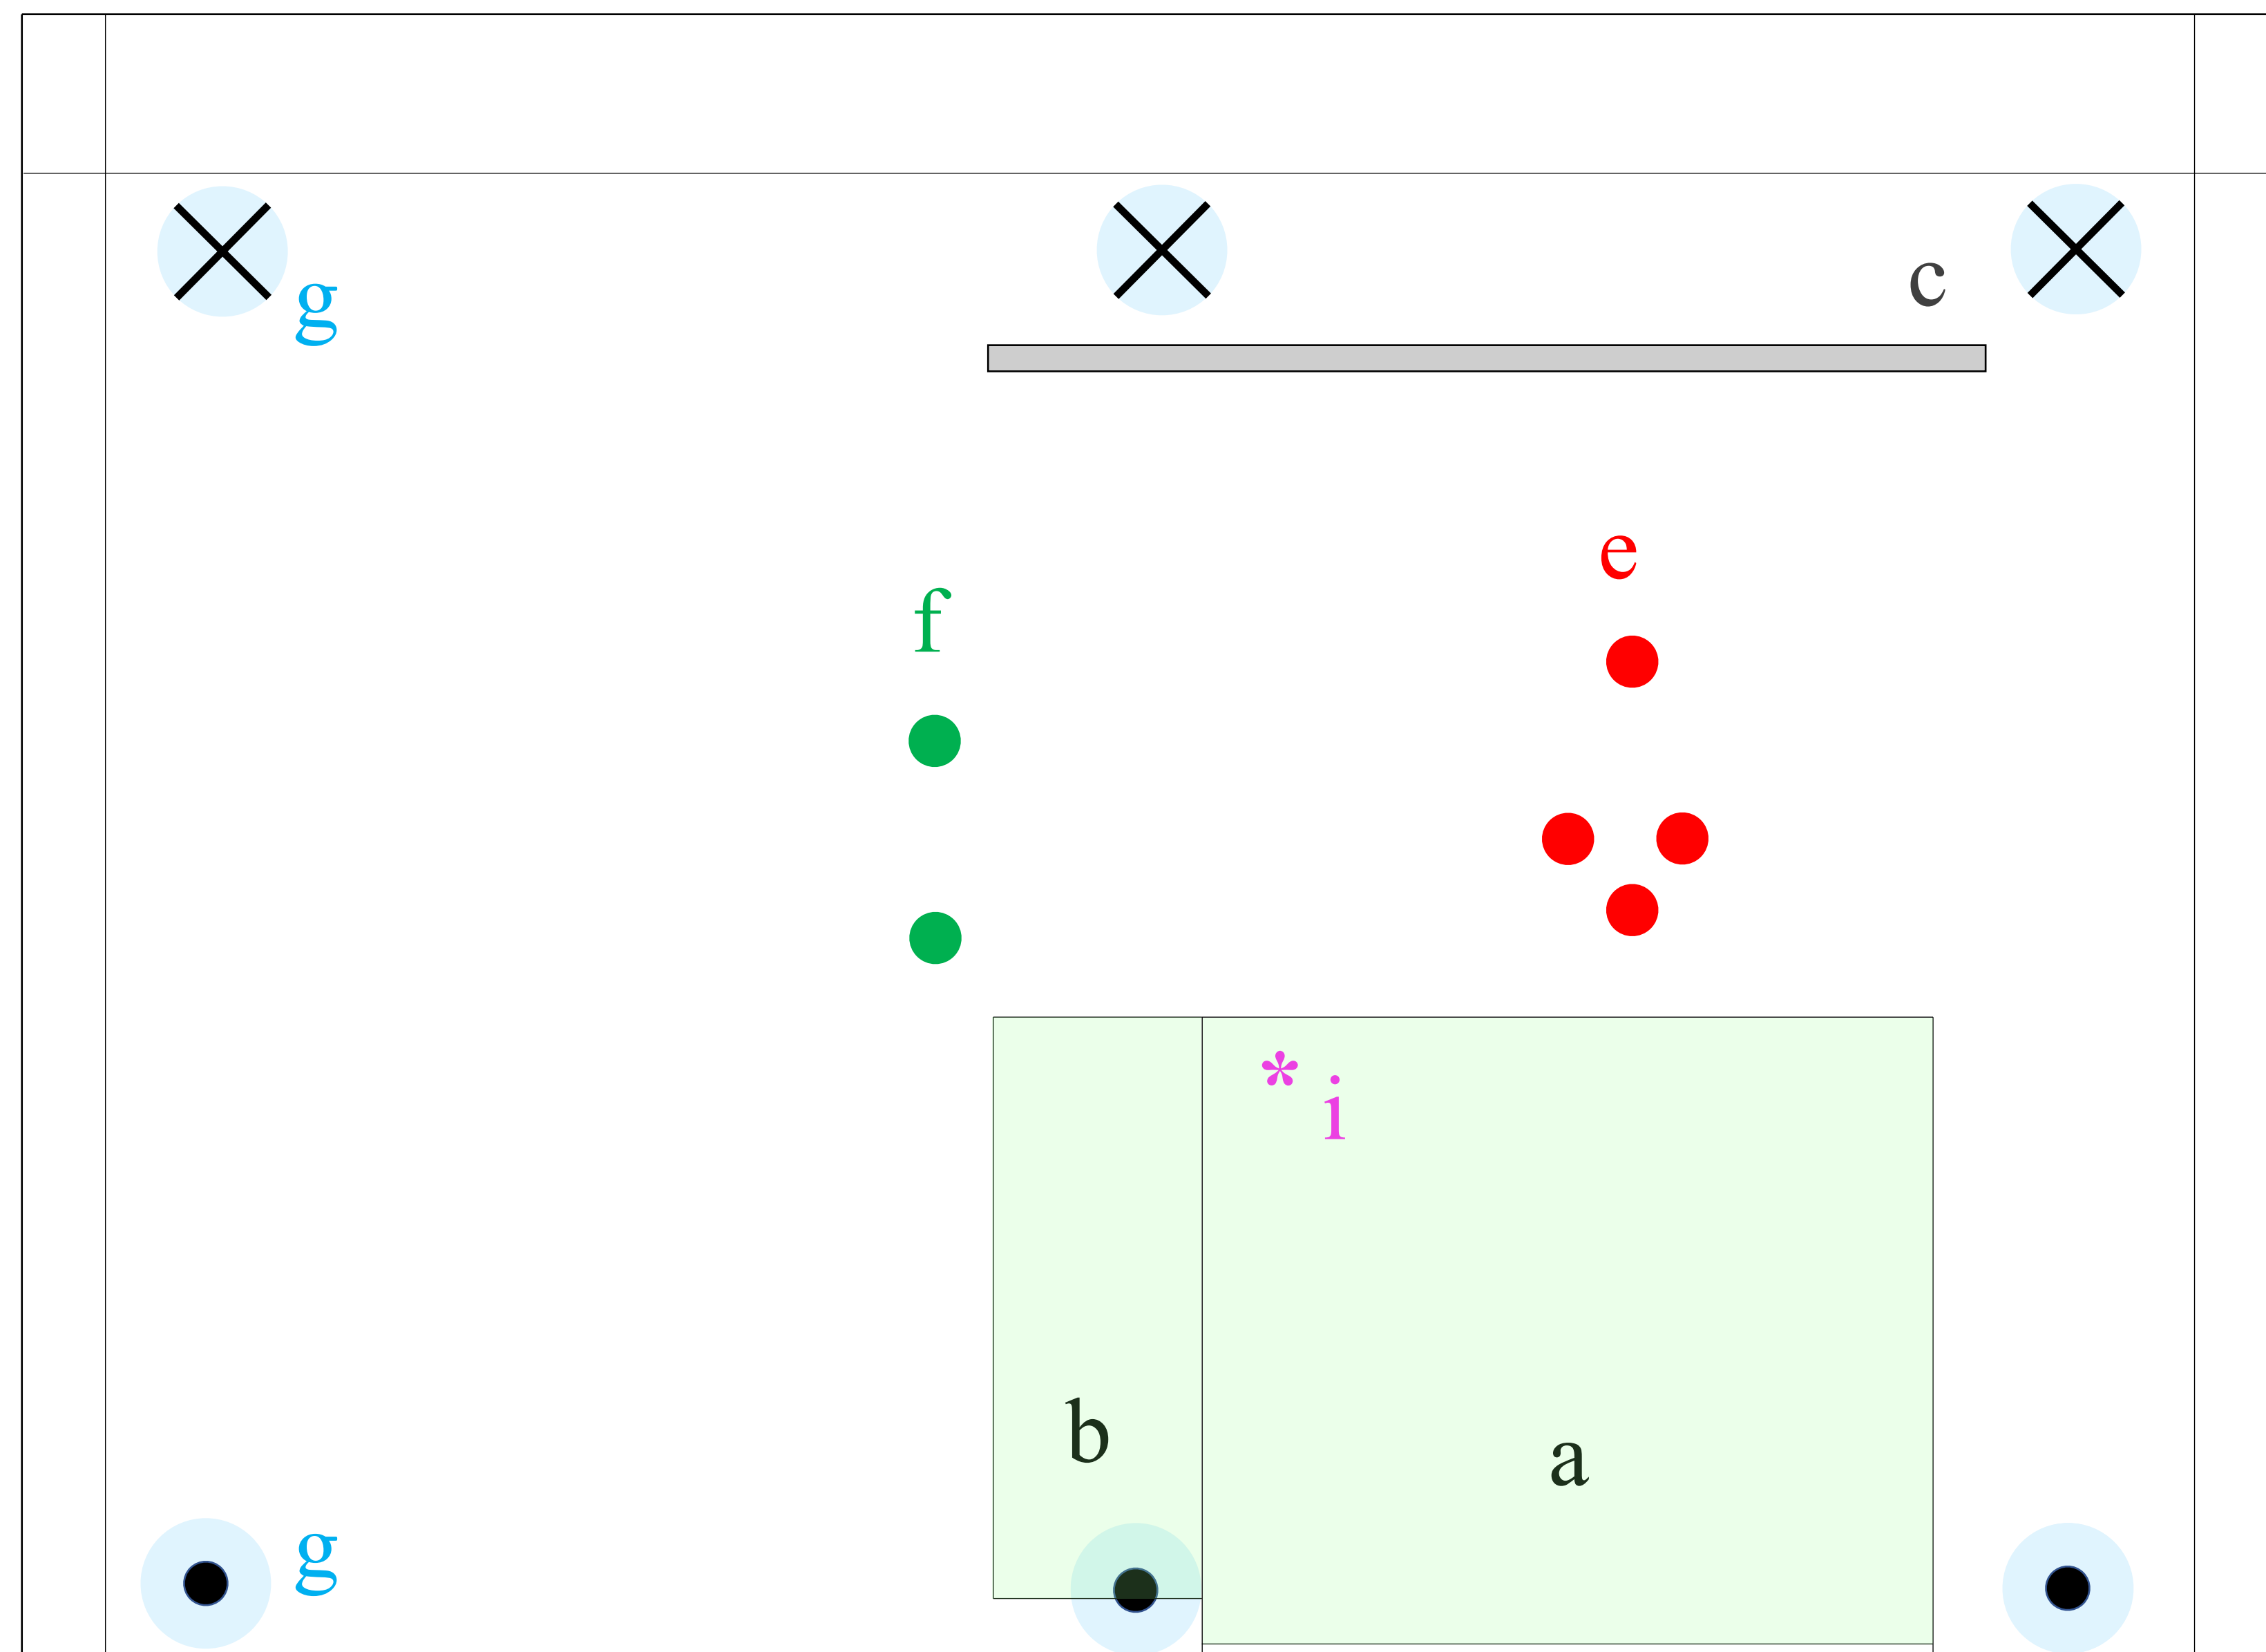

View from fans

View from door

View from above

**Key**

- a) main tank
- b) side tank
- c) lights (light grey)
- d) fans
- e) atmosphere, sample lines and cables (red)
- f) ocean, sample lines and cables (green)
- g) typical air flow (blue)
- h) heat exchange with compressor (dark grey)
- i) (0, 0) position for sampling reference (pink)