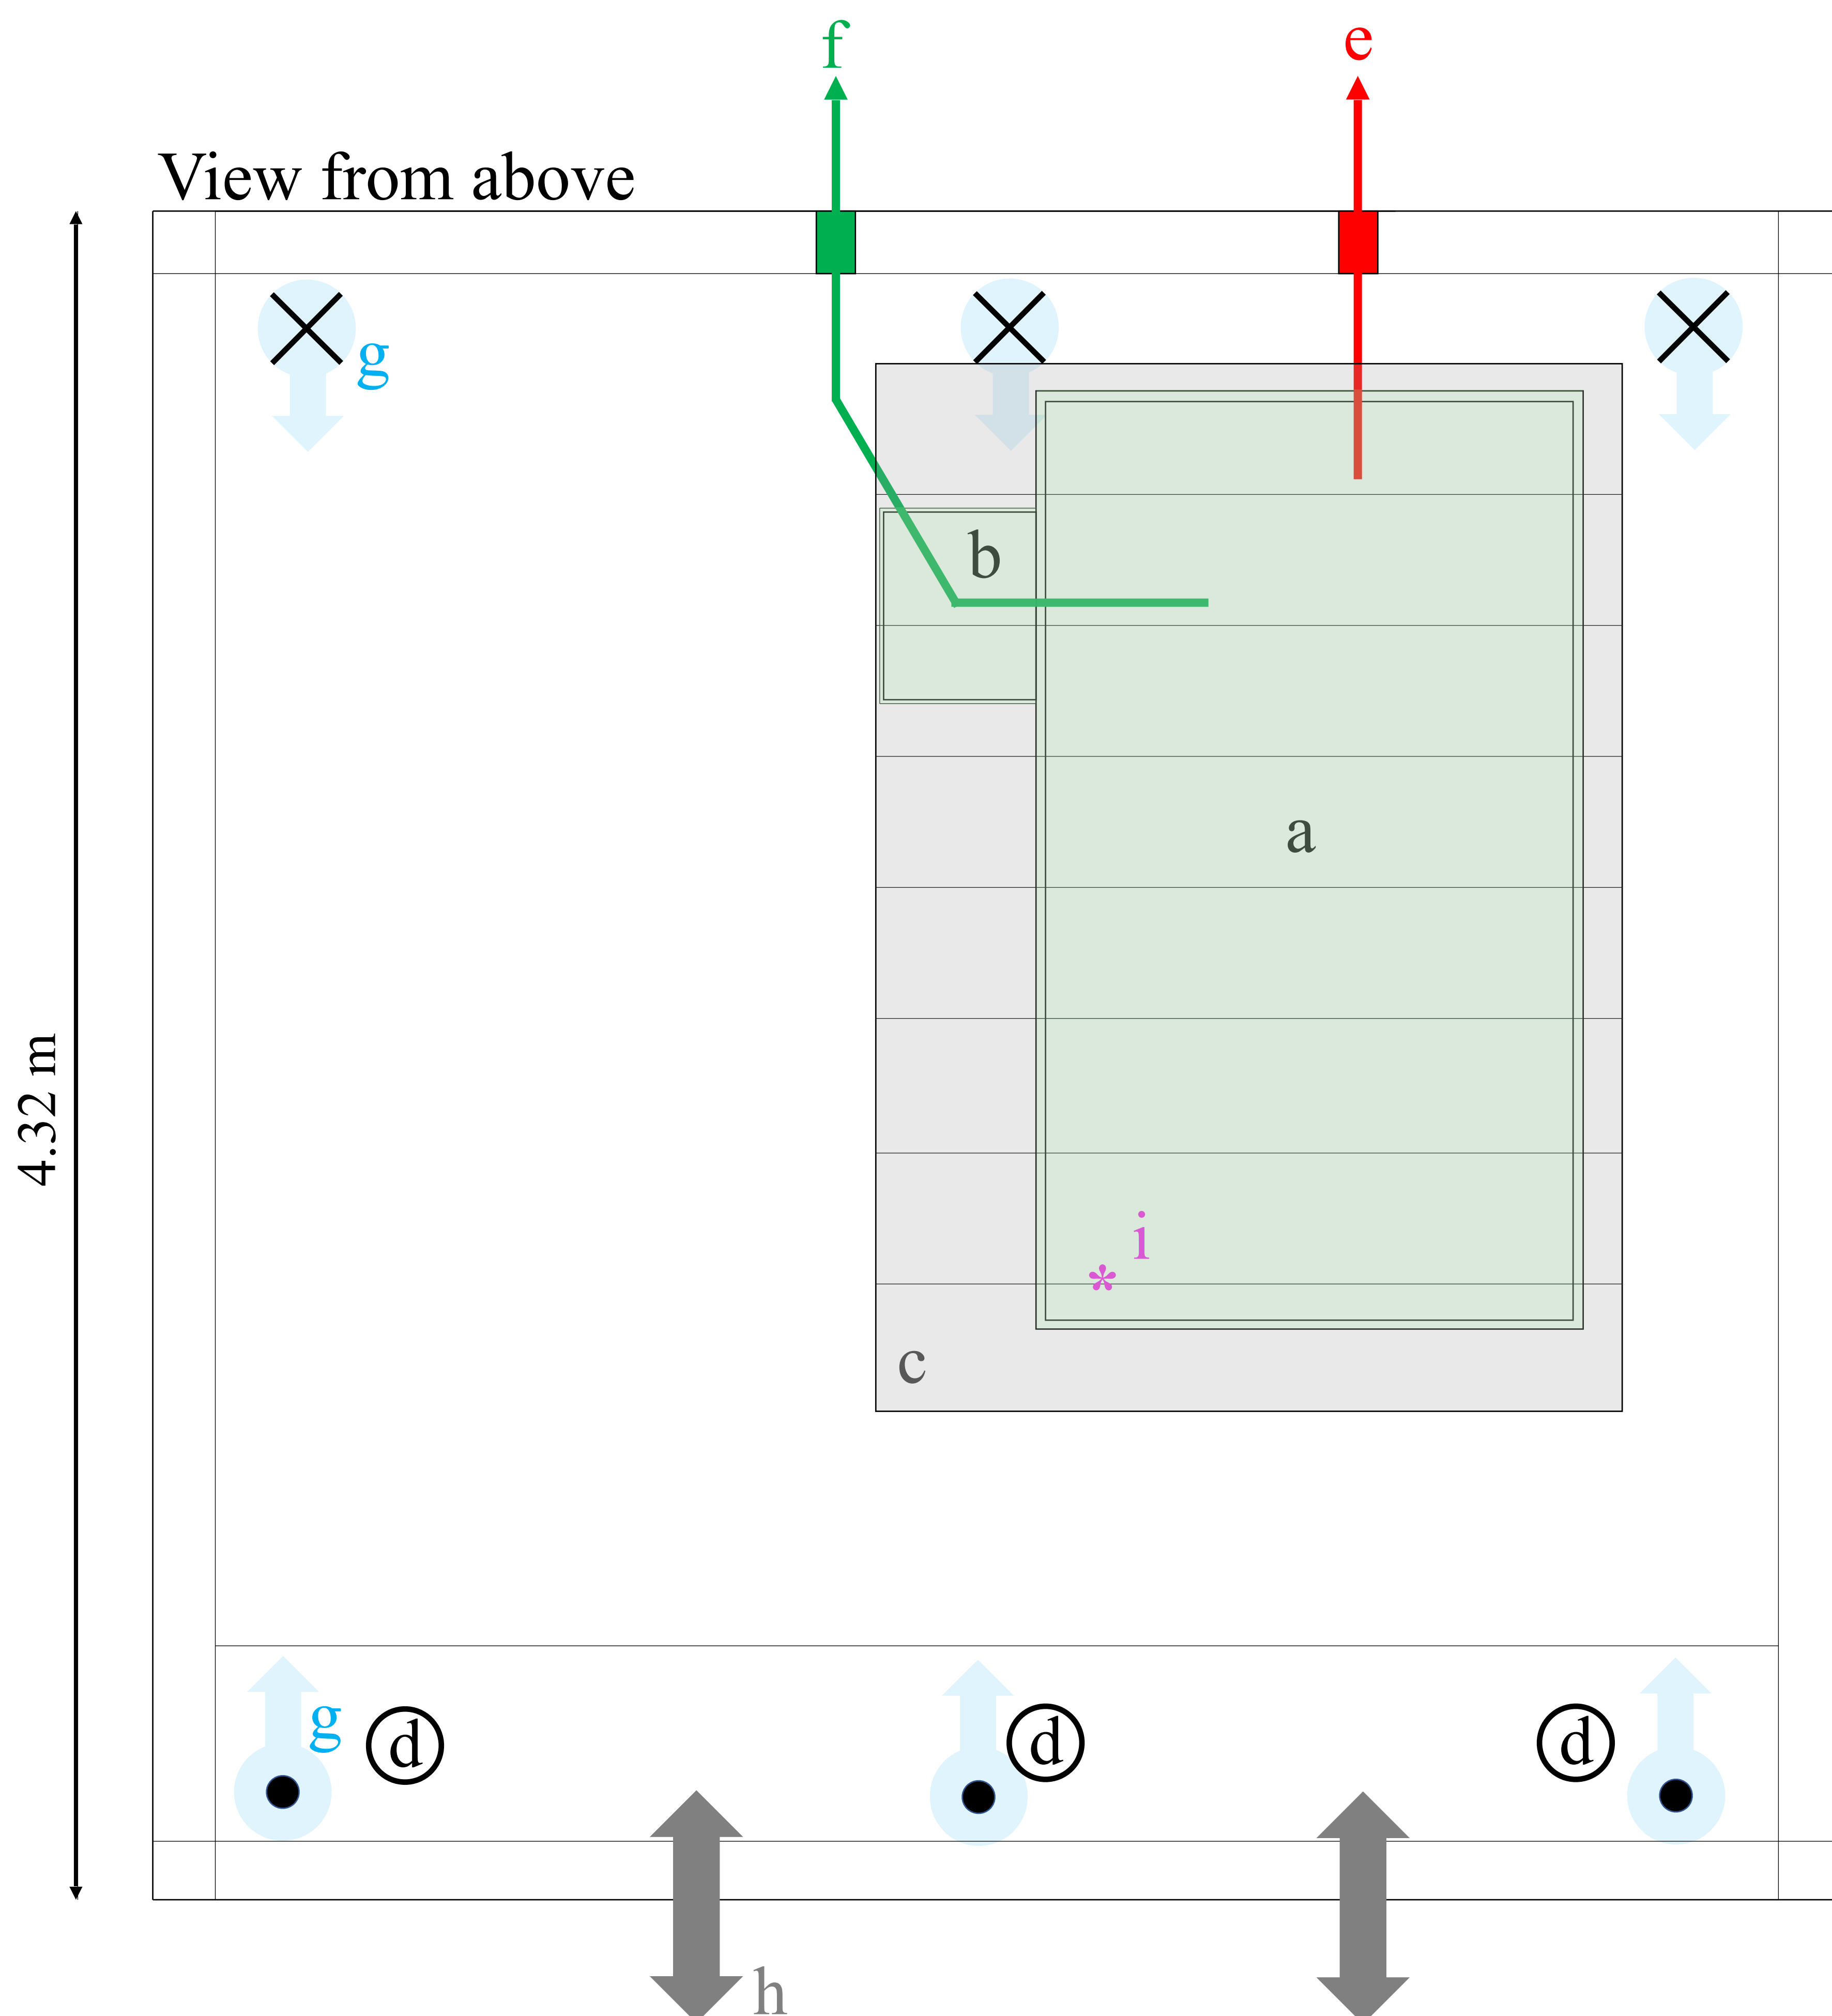

View from fans

View from door

View from above

**Key**

- a) main tank
- b) side tank
- c) lights (light grey)
- d) fans
- e) atmosphere, sample lines and cables (red)
- f) ocean, sample lines and cables (green)
- g) typical air flow (blue)
- h) heat exchange with compressor (dark grey)
- i) (0, 0) position for sampling reference (pink)