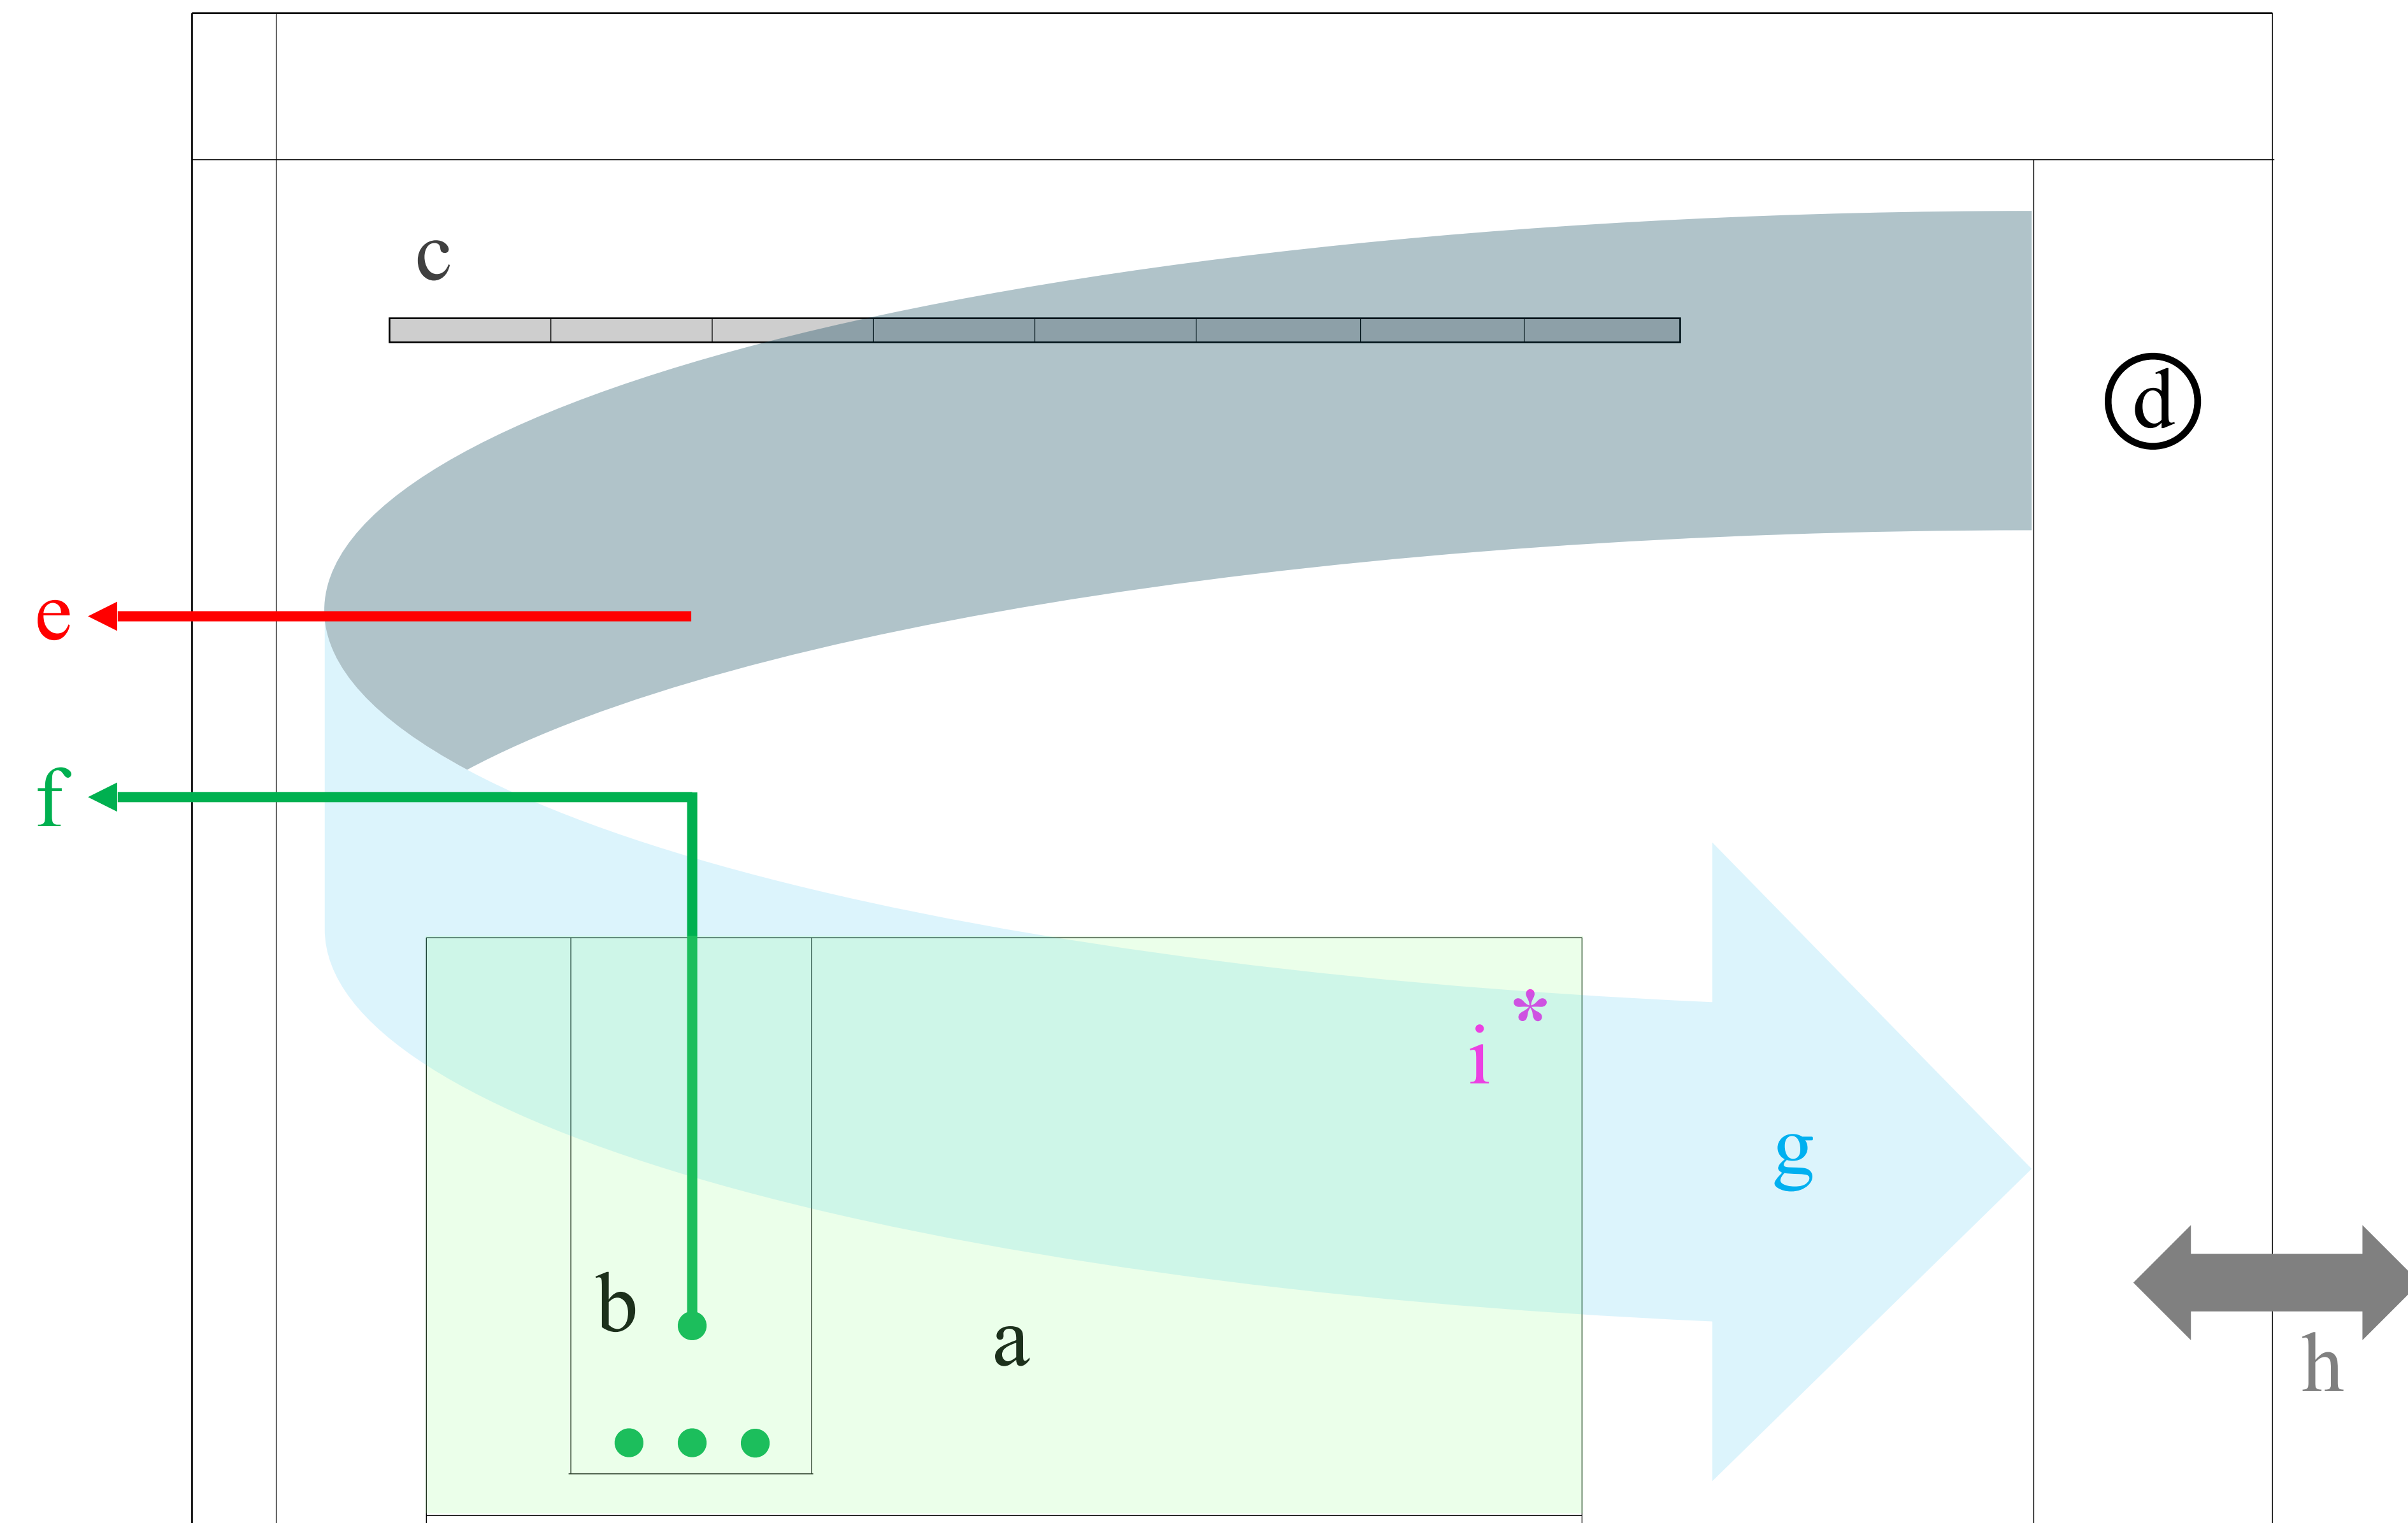

View from fans

View from door

View from above

**Key**

- a) main tank
- b) side tank
- c) lights (light grey)
- d) fans
- e) atmosphere, sample lines and cables (red)
- f) ocean, sample lines and cables (green)
- g) typical air flow (blue)
- h) heat exchange with compressor (dark grey)
- i) (0, 0) position for sampling reference (pink)