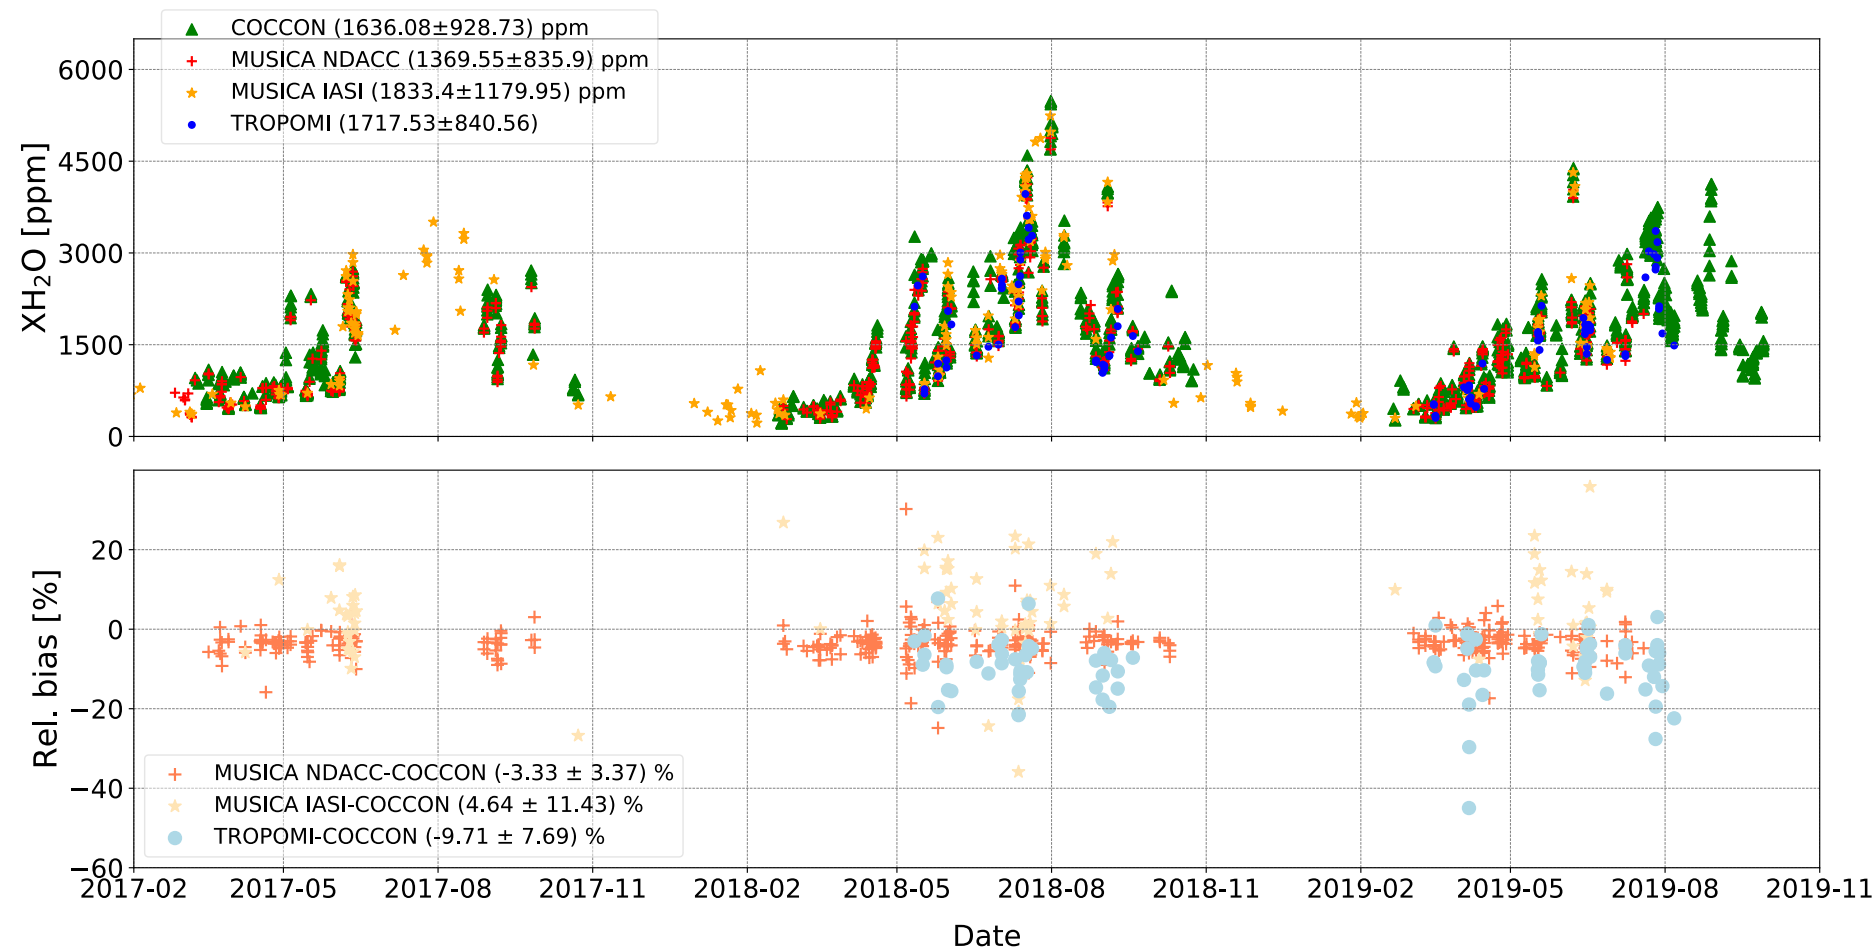

(a) XH₂O in Kiruna(b) XH₂O in Sodankylä