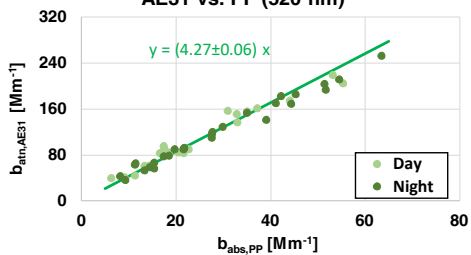

AE31 vs. PP (470 nm)

AE31 vs. PaM (470 nm)

AE31 vs. PP (520 nm)

AE31 vs. PaM (520 nm)

AE31 vs. PP (660 nm)

AE31 vs. PaM (660 nm)

AE31 vs. PP (880 nm)

AE31 vs. PaM (880 nm)