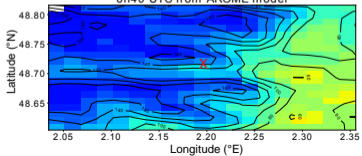

Fog Thickness on 2018-11-04 at
2h20 UTC from AROME model

(a)

Fog Thickness on 2018-11-04 at
5h0 UTC from AROME model

(b)

Fog Thickness on 2018-11-04 at
6h40 UTC from AROME model

(c)

Fog Thickness on 2018-11-04 at
10h20 UTC from AROME model