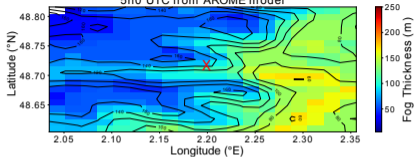

Fog Thickness on 2018-11-04 at
2h20 UTC from AROME model

(a)

Fog Thickness on 2018-11-04 at
5h0 UTC from AROME model

(b)

Fog Thickness on 2018-11-04 at
6h40 UTC from AROME model

(c)

Fog Thickness on 2018-11-04 at
10h20 UTC from AROME model