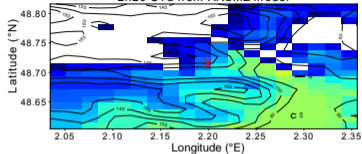

Fog Thickness on 2018-11-04 at
2h20 UTC from AROME model

(a)

Fog Thickness on 2018-11-04 at
5h0 UTC from AROME model

(b)

Fog Thickness on 2018-11-04 at
6h40 UTC from AROME model

(c)

Fog Thickness on 2018-11-04 at
10h20 UTC from AROME model