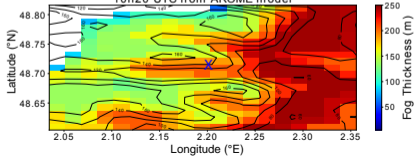

Fog Thickness on 2018-11-04 at
2h20 UTC from AROME model

(a)

Fog Thickness on 2018-11-04 at
5h0 UTC from AROME model

(b)

Fog Thickness on 2018-11-04 at
6h40 UTC from AROME model

(c)

Fog Thickness on 2018-11-04 at
10h20 UTC from AROME model