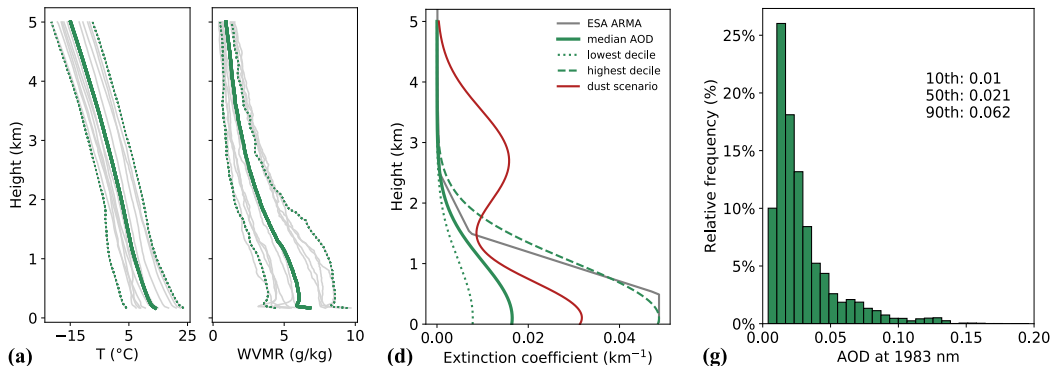

Mid-latitude: Paris region, France (48.77°N, 2.01°E)

Arctic: Ittoqqortoormiit, Greenland, Denmark (70.49°N, 21.95°W)

Tropical: Réunion, France (20.89°S, 55.51°E)