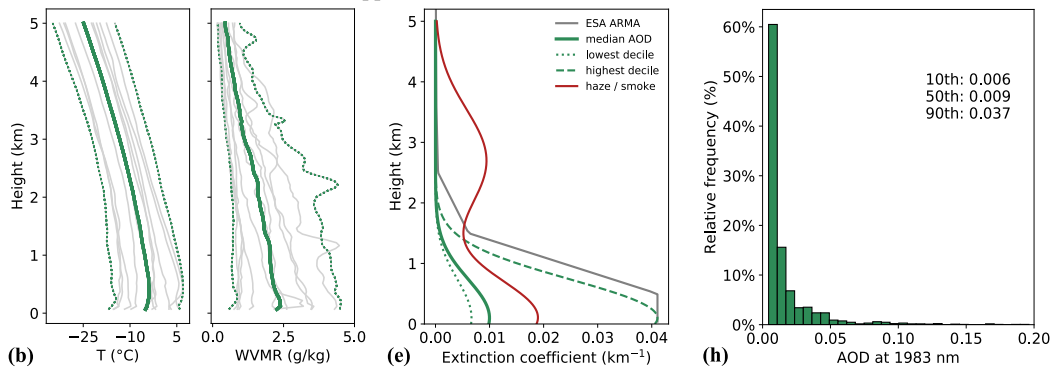

Mid-latitude: Paris region, France (48.77°N, 2.01°E)

Arctic: Ittoqqortoormiit, Greenland, Denmark (70.49°N, 21.95°W)

Tropical: Réunion, France (20.89°S, 55.51°E)