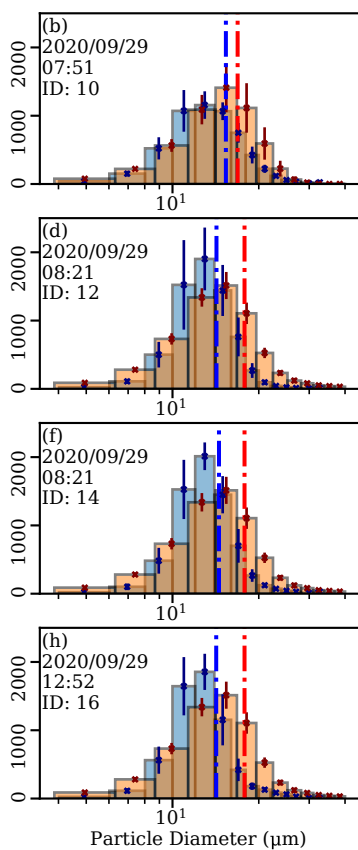

# Data for Flights on 2020/09/29

## Downwards Profile

Talon UCASS  
Static UCASS

Effective Diameter Talon  
Effective Diameter Static