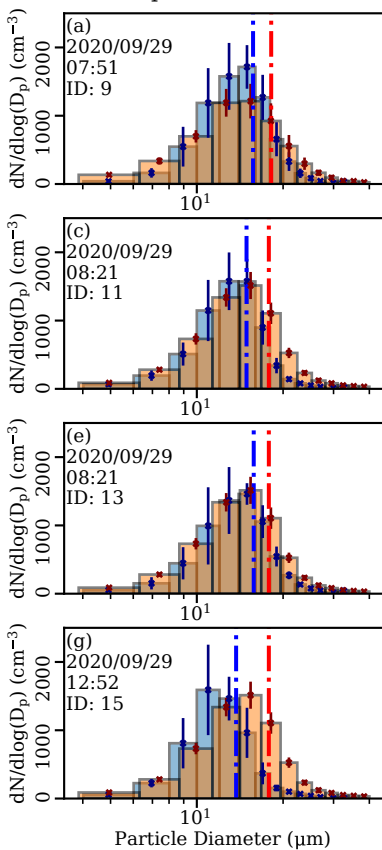

# Data for Flights on 2020/09/29

## Downwards Profile

Talon UCASS  
Static UCASS

Effective Diameter Talon  
Effective Diameter Static