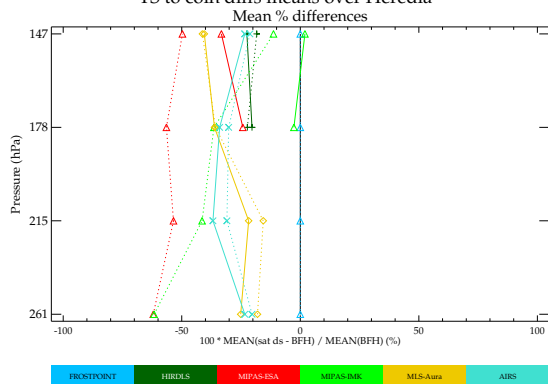

TS to coin diffs means over Sodankyla

TS to coin diffs means over Lindenberg

TS to coin diffs means over Boulder

TS to coin diffs means over Hilo

TS to coin diffs means over Heredia

TS to coin diffs means over Lauder