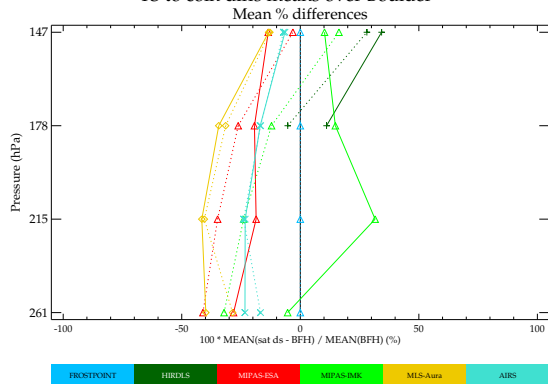

TS to coin diffs means over Sodankyla

TS to coin diffs means over Lindenberg

TS to coin diffs means over Boulder

TS to coin diffs means over Hilo

TS to coin diffs means over Heredia

TS to coin diffs means over Lauder