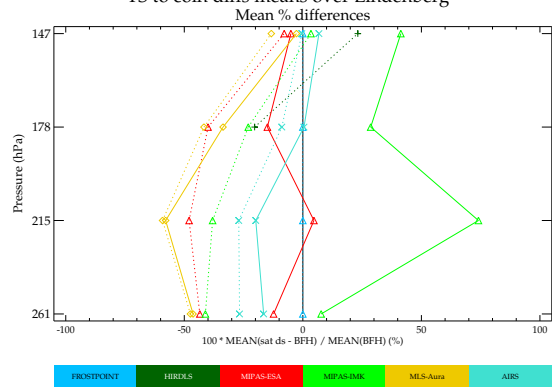

TS to coin diffs means over Sodankyla

TS to coin diffs means over Lindenberg

TS to coin diffs means over Boulder

TS to coin diffs means over Hilo

TS to coin diffs means over Heredia

TS to coin diffs means over Lauder