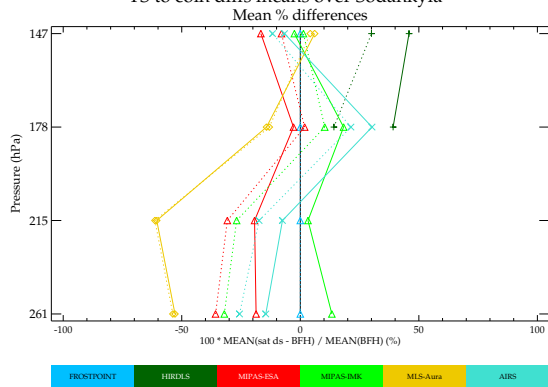

TS to coin diffs means over Sodankyla

TS to coin diffs means over Lindenberg

TS to coin diffs means over Boulder

TS to coin diffs means over Hilo

TS to coin diffs means over Heredia

TS to coin diffs means over Lauder