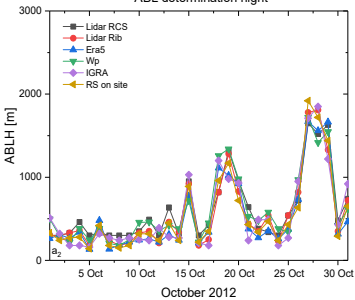

ABL determination day

Absolute error [m] day

Relative error [%] daily

ABL determination night

Absolute error [m] night

Relative error [%] night