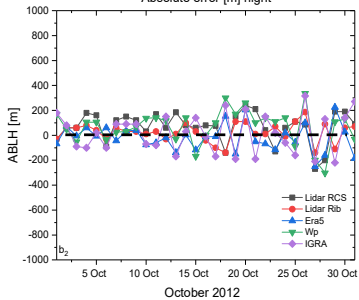

ABL determination day

Absolute error [m] day

Relative error [%] daily

ABL determination night

Absolute error [m] night

Relative error [%] night