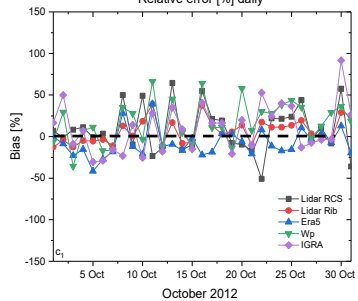

ABL determination day

Absolute error [m] day

Relative error [%] daily

ABL determination night

Absolute error [m] night

Relative error [%] night