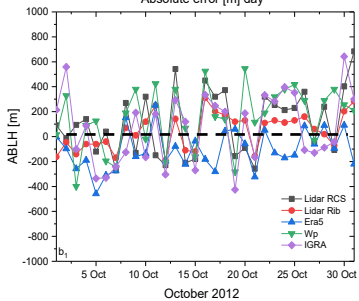

ABL determination day

Absolute error [m] day

Relative error [%] daily

ABL determination night

Absolute error [m] night

Relative error [%] night