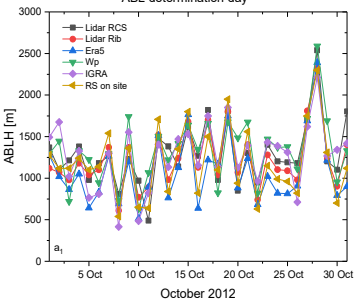

ABL determination day

Absolute error [m] day

Relative error [%] daily

ABL determination night

Absolute error [m] night

Relative error [%] night