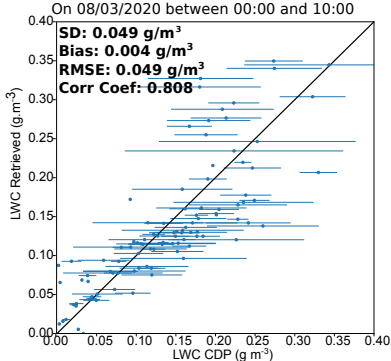

LWC AROME

(a)

LWC Retrieved

(b)

LWC Retrieved with Block Diagonal B Matrix

(c)

LWC Retrieved with Prescribed N

(d)