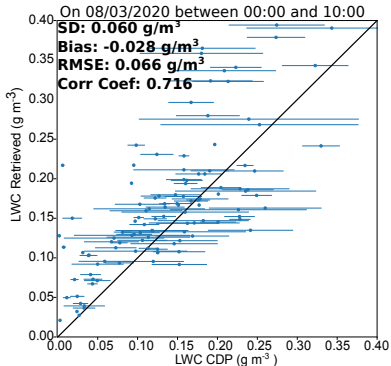

LWC AROME

(a)

LWC Retrieved

(b)

LWC Retrieved with Block Diagonal B Matrix

(c)

LWC Retrieved with Prescribed N

(d)