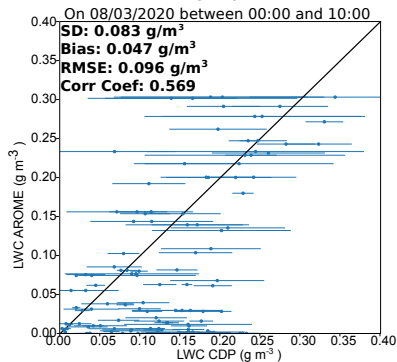

LWC AROME

(a)

LWC Retrieved

(b)

LWC Retrieved with Block Diagonal B Matrix

(c)

LWC Retrieved with Prescribed N

(d)