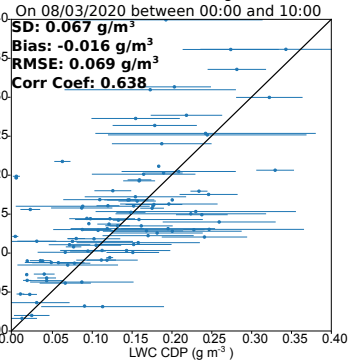

LWC AROME

(a)

LWC Retrieved

(b)

LWC Retrieved with Block Diagonal B Matrix

(c)

LWC Retrieved with Prescribed N

(d)