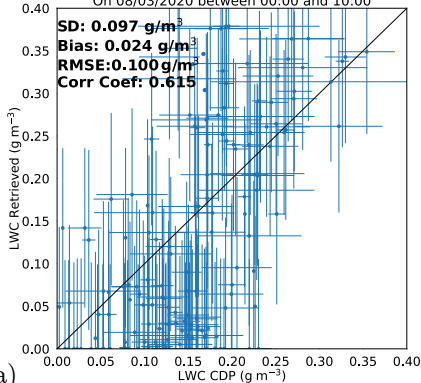

LWC Retrieved with Microwave Radiometer Only
On 08/03/2020 between 00:00 and 10:00

(a)

LWC Retrieved with Radar Only
On 08/03/2020 between 00:00 and 10:00

(b)