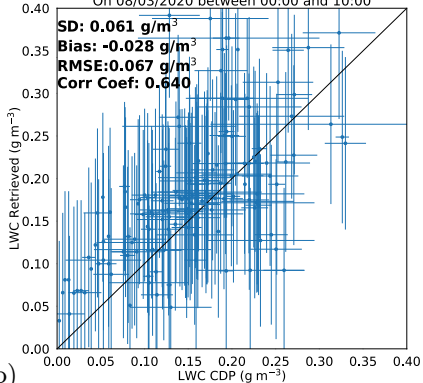

LWC Retrieved with Microwave Radiometer Only
On 08/03/2020 between 00:00 and 10:00

(a)

LWC Retrieved with Radar Only
On 08/03/2020 between 00:00 and 10:00

(b)