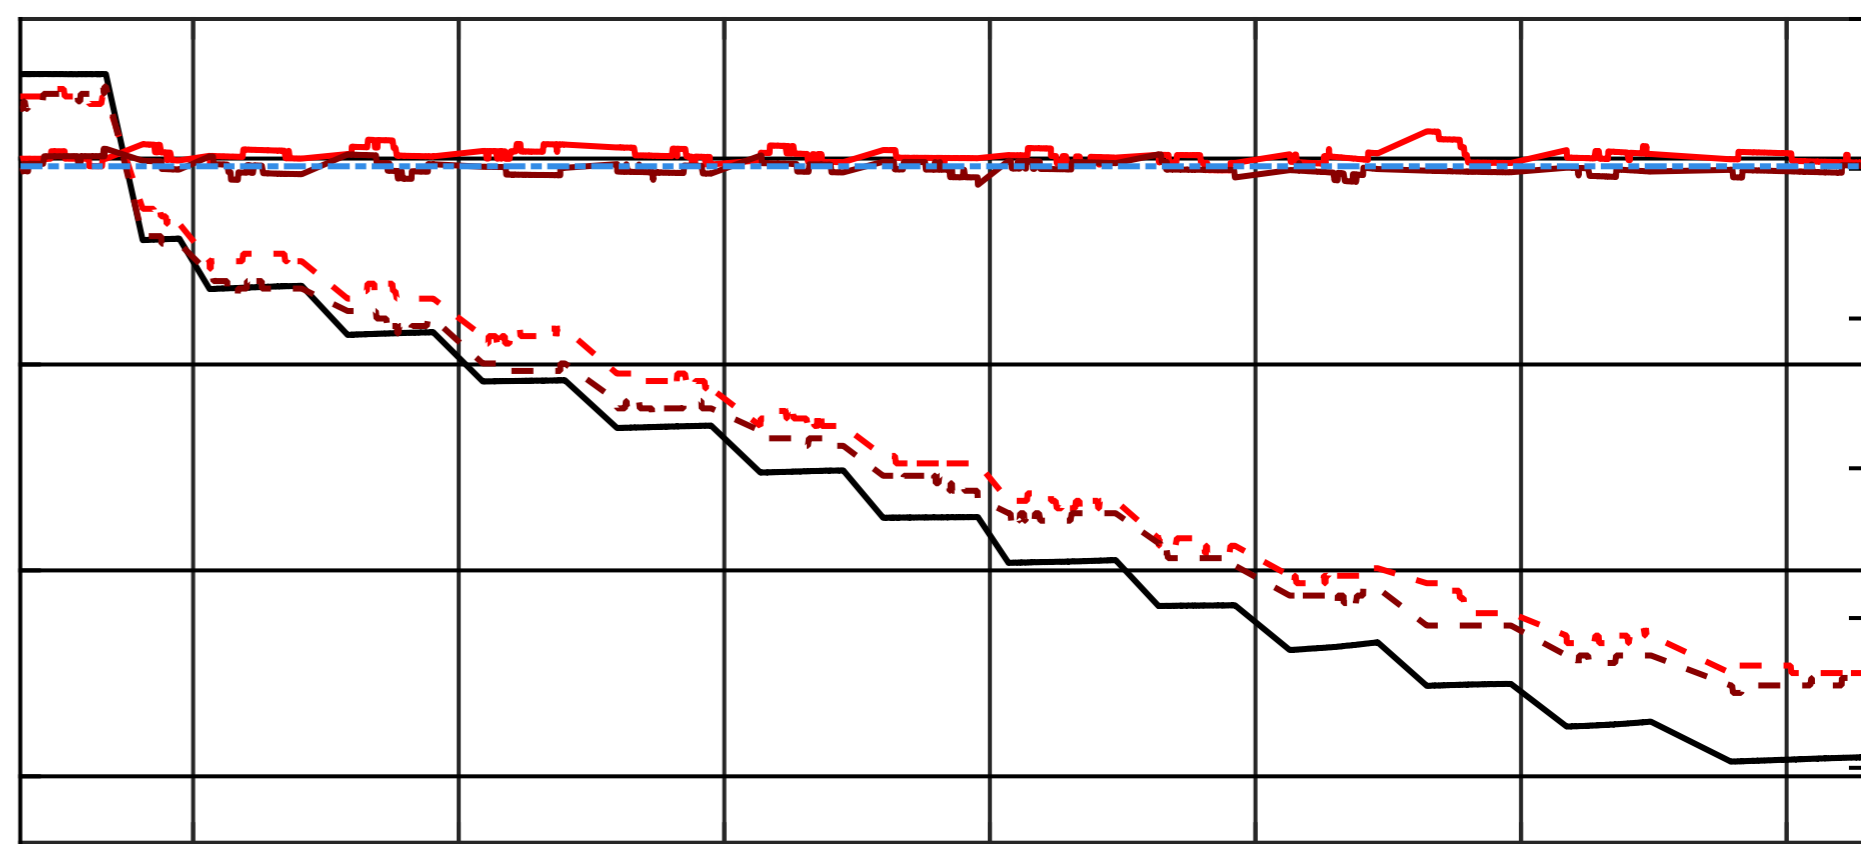

— Pressure — Ref — K30_21 — K30_22

Pressure [Pa]

Carbon Dioxide [ppm]

Pressure [Pa]

Carbon Dioxide [ppm]

Time (UTC)

Time (UTC)