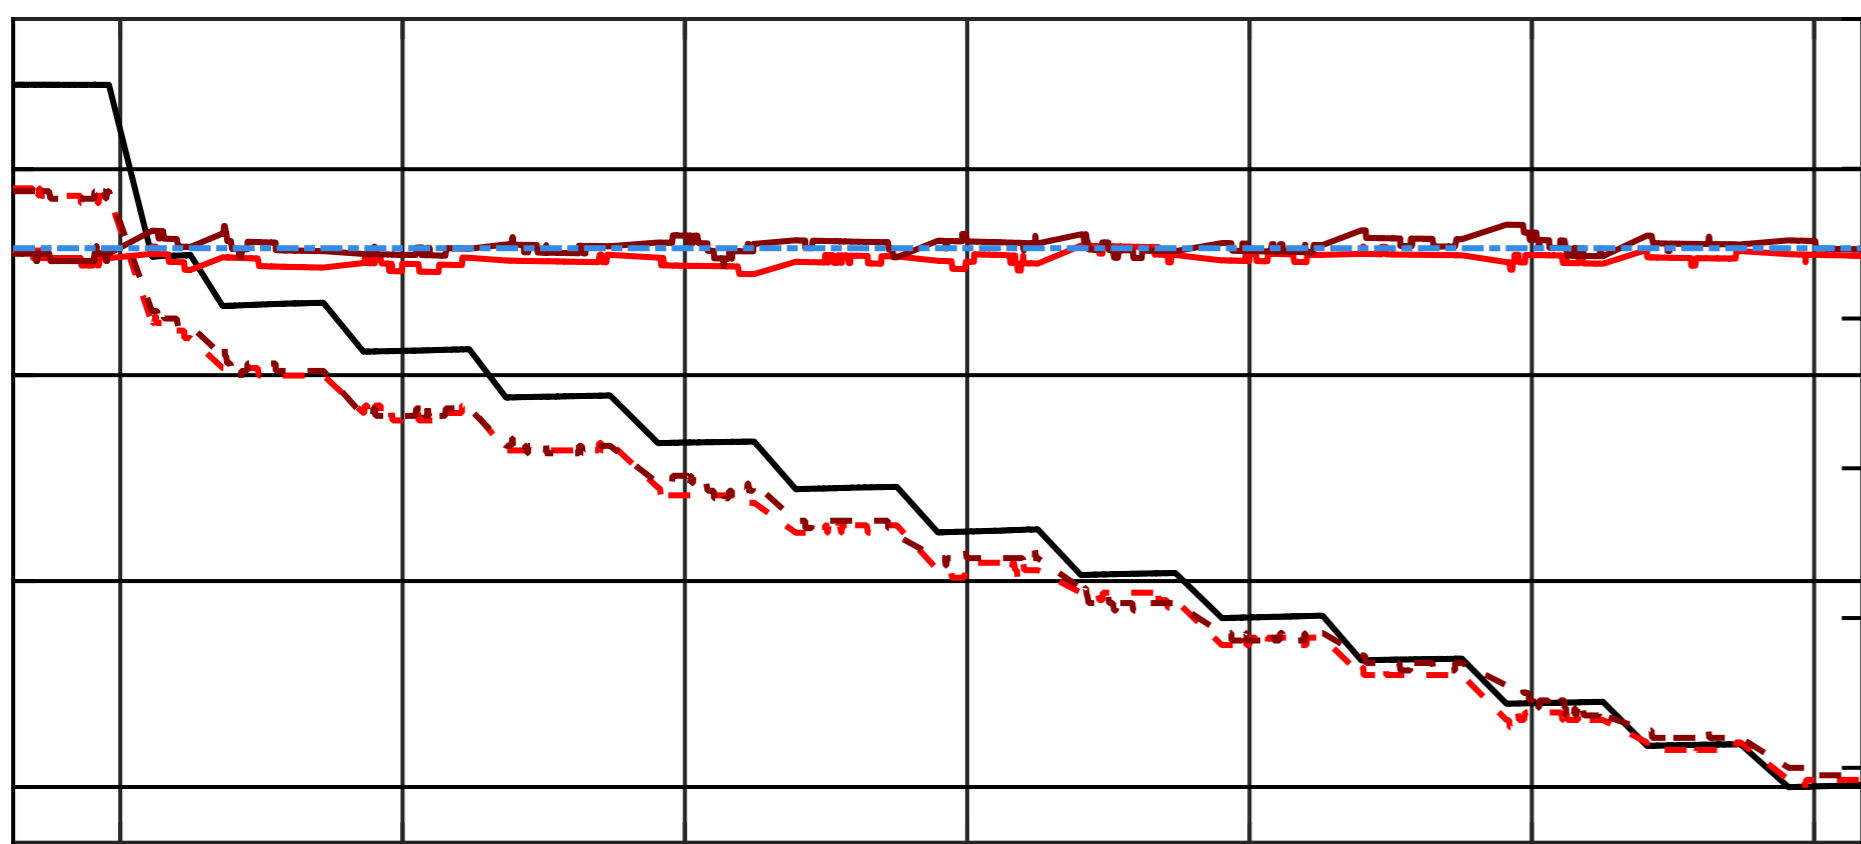

— Pressure — Ref — K30_21 — K30_22

Pressure [Pa]

Carbon Dioxide [ppm]

Pressure [Pa]

Carbon Dioxide [ppm]

Time (UTC)

Time (UTC)