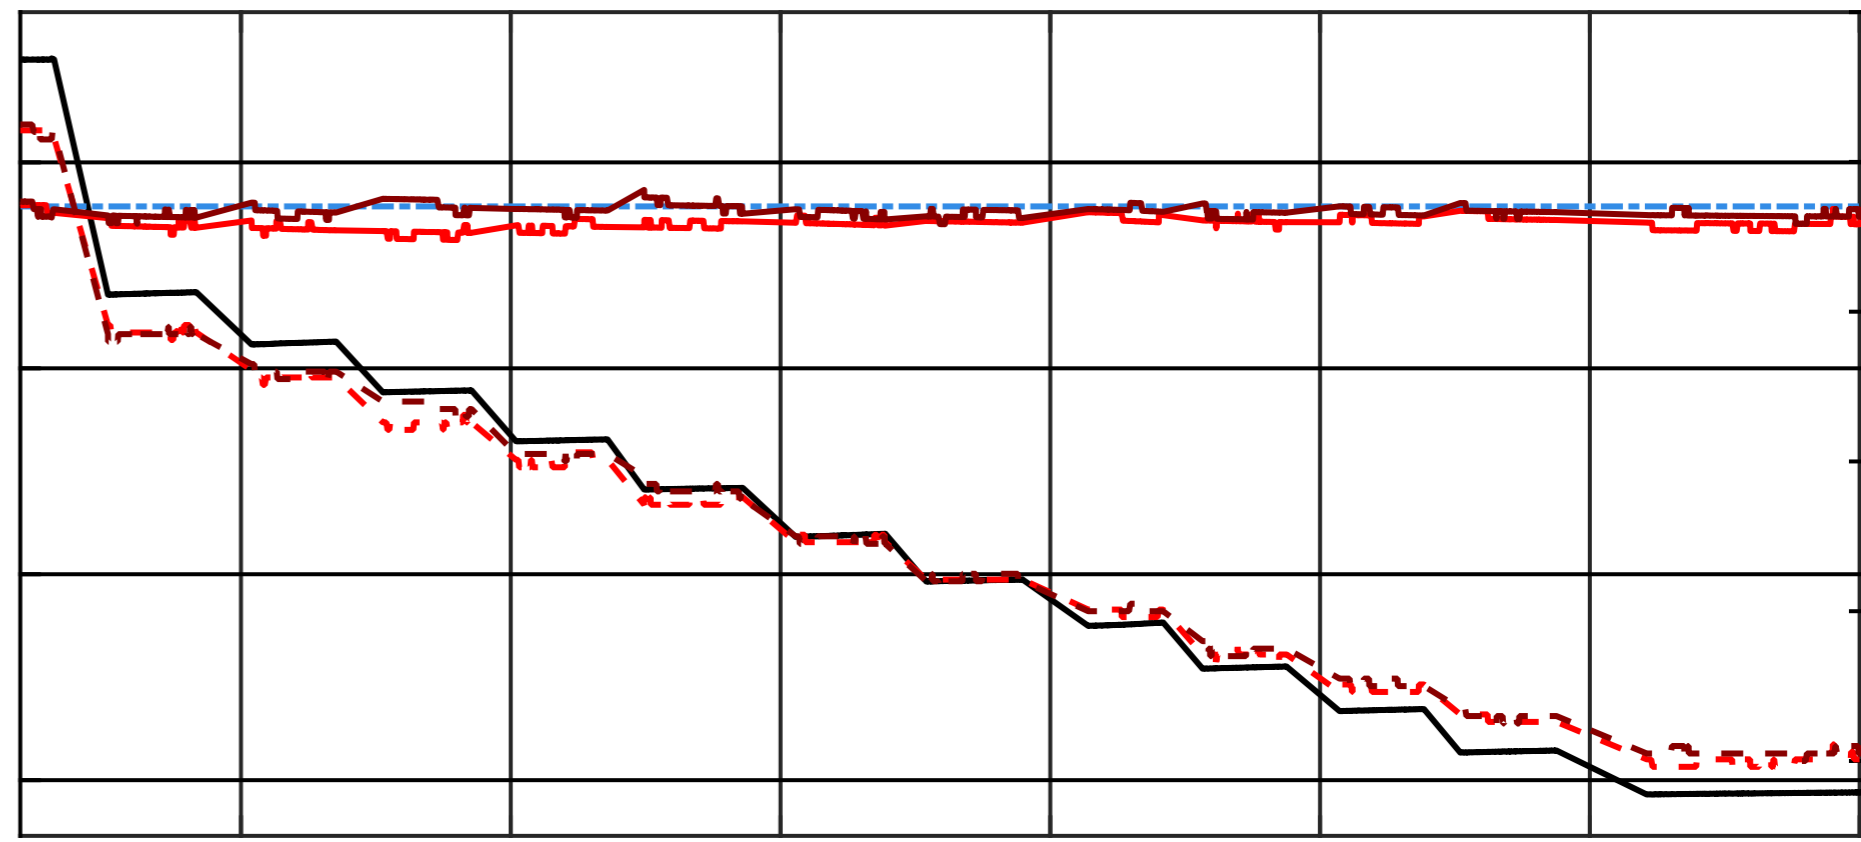

— Pressure — Ref — K30_21 — K30_22

Pressure [Pa]

Carbon Dioxide [ppm]

Pressure [Pa]

Carbon Dioxide [ppm]

Time (UTC)

Time (UTC)