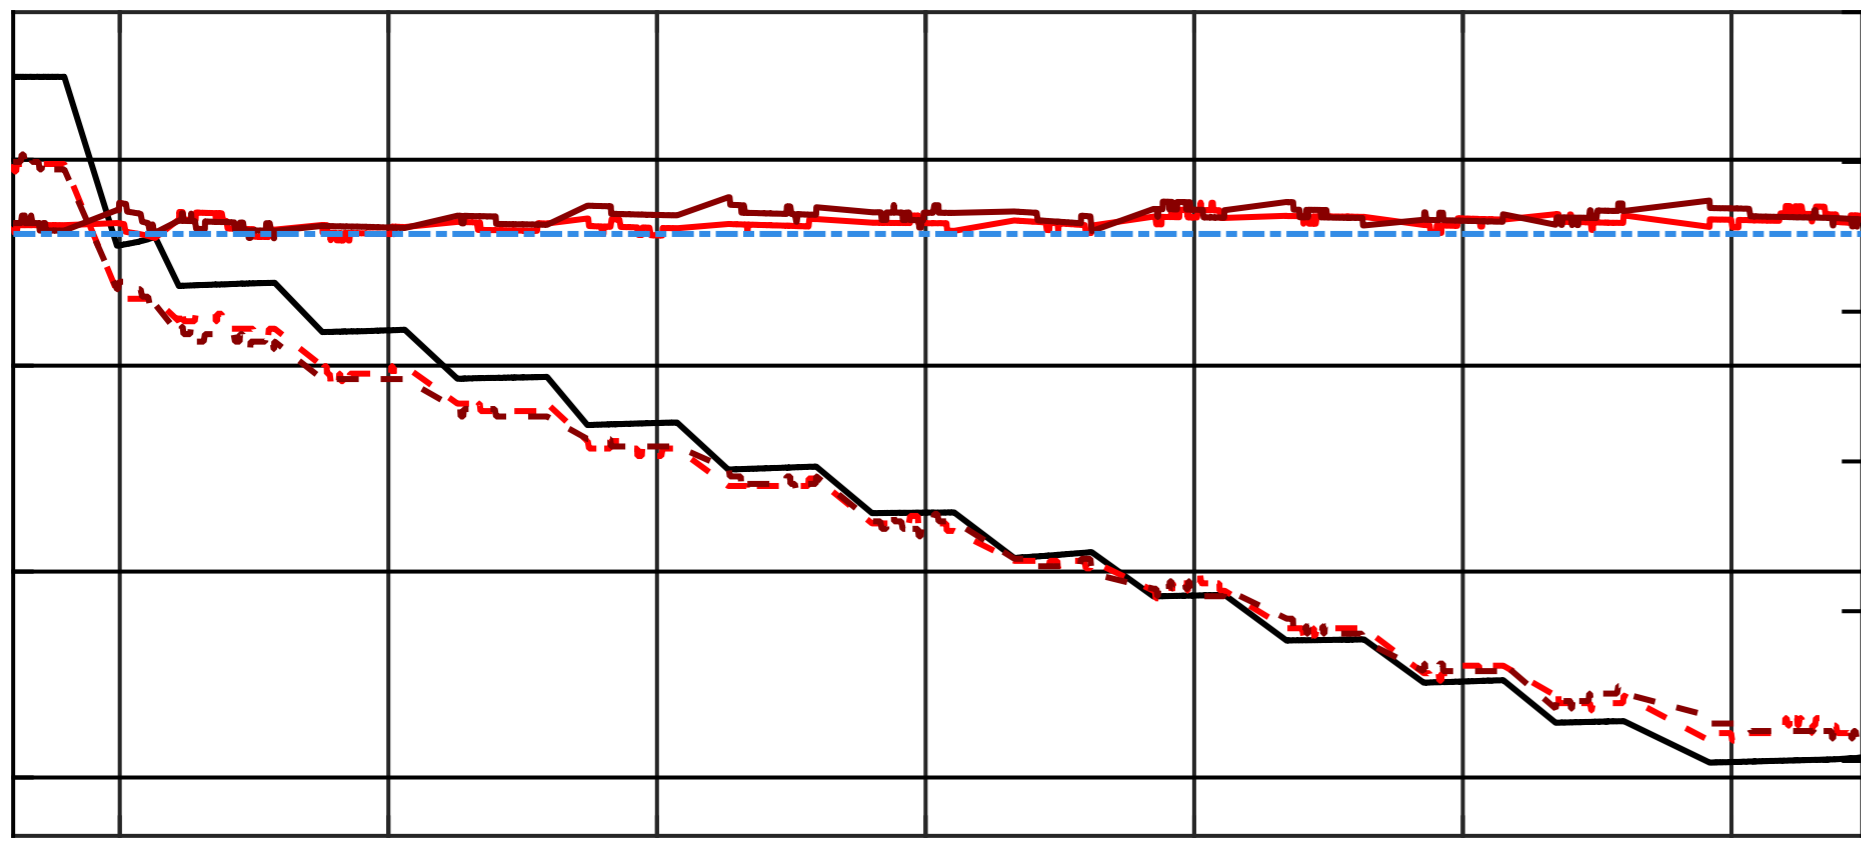

— Pressure — Ref — K30_21 — K30_22

Pressure [Pa]

Carbon Dioxide [ppm]

Pressure [Pa]

Carbon Dioxide [ppm]

Time (UTC)

Time (UTC)