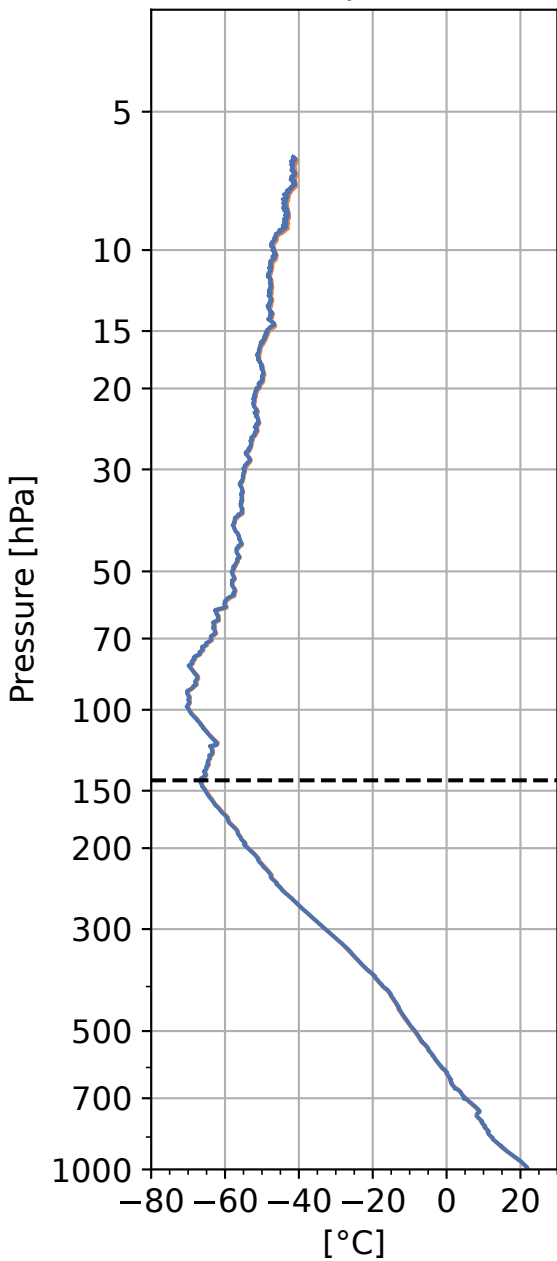

Profile at Tateno, 2017-09-22 12 UTC

(a) Temperature

(b) RH