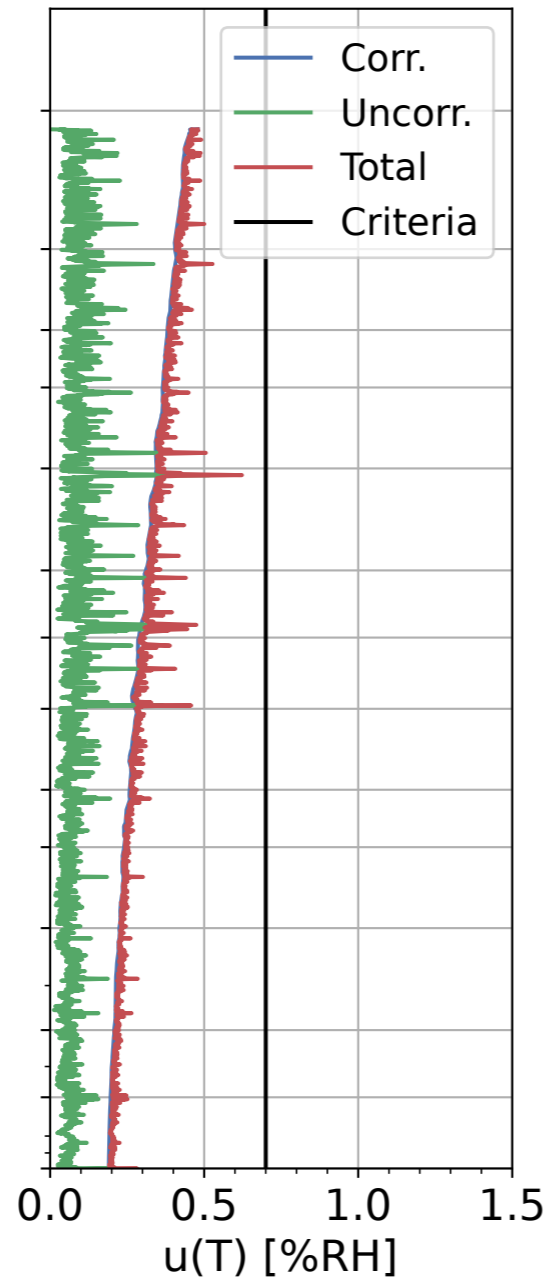

Profile at Tateno, 2017-11-24 00 UTC

(a) Temperature

(b) u(T)

(c) RH

(d) u(U)

(e) u(P)