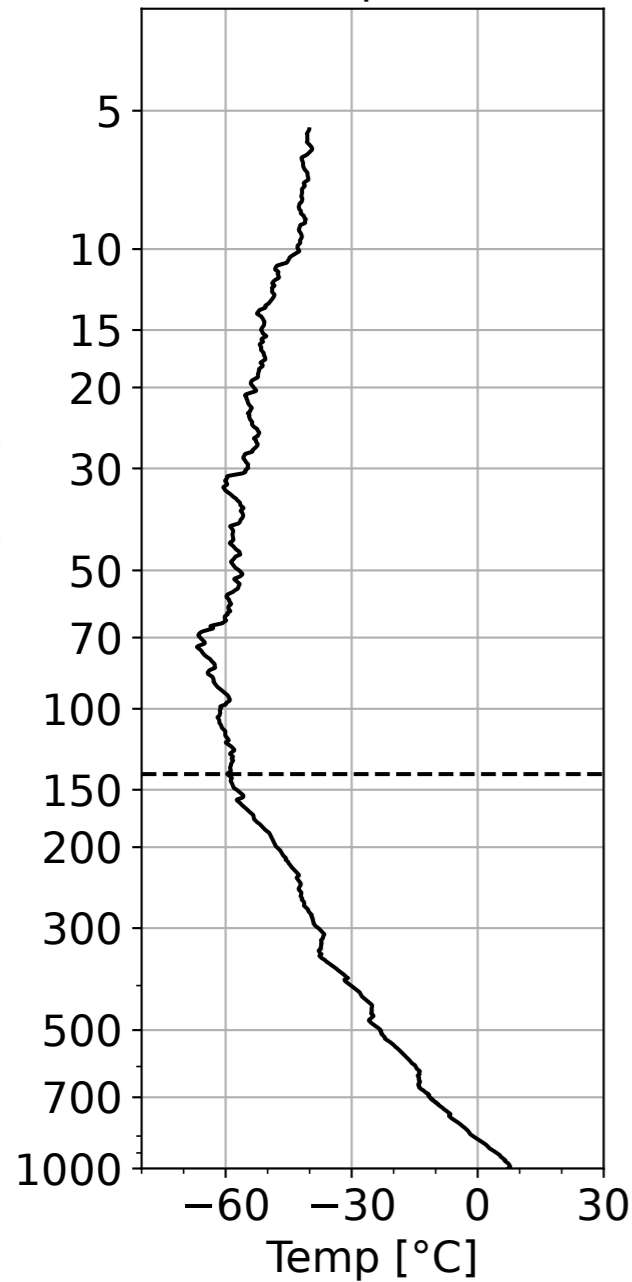

Profile at Tateno, 2017-11-24 00 UTC

(a) Temperature

(b) u(T)

(c) RH

(d) u(U)

(e) u(P)