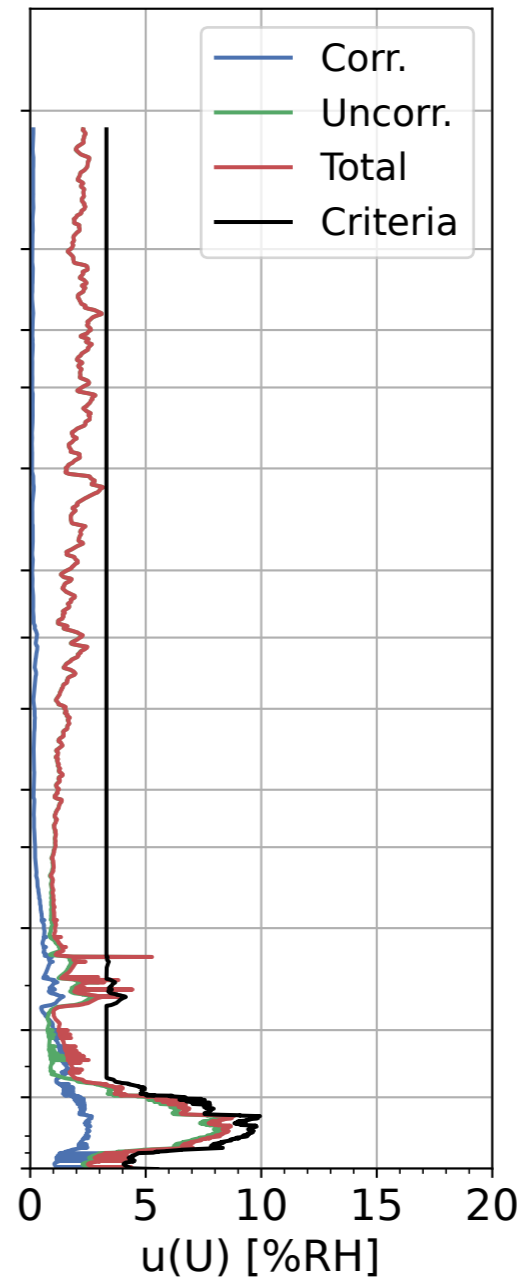

Profile at Tateno, 2017-11-24 00 UTC

(a) Temperature

(b) u(T)

(c) RH

(d) u(U)

(e) u(P)