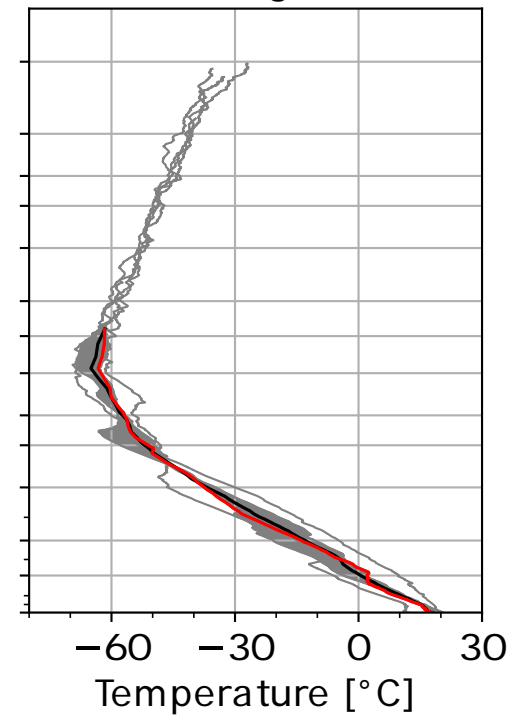

Seasonal profile of temperature

(a) MA:Daytime

(b) MA:Nighttime

(c) MJ:Daytime

(d) MJ:Nighttime

(e) ASON:Daytime

(f) ASON:Nighttime

(g) DJF:Daytime