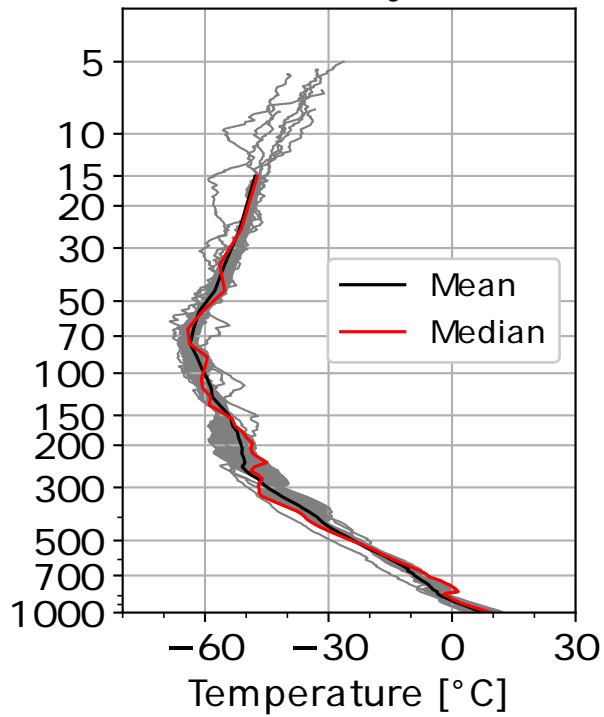

Seasonal profile of temperature

(a) MA:Daytime

(b) MA:Nighttime

(c) MJ:Daytime

(d) MJ:Nighttime

(e) ASON:Daytime

(f) ASON:Nighttime

(g) DJF:Daytime

(h) DJF:Nighttime