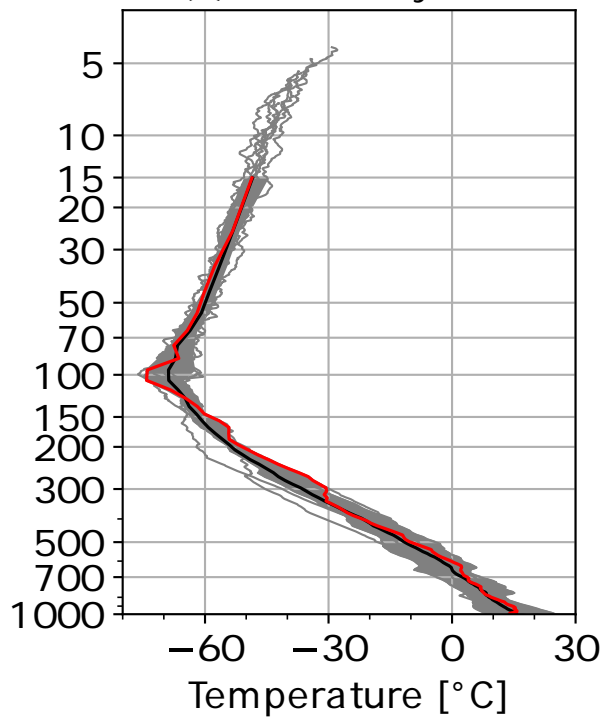

Seasonal profile of temperature

(a) MA:Daytime

(b) MA:Nighttime

(c) MJ:Daytime

(d) MJ:Nighttime

(e) ASON:Daytime

(f) ASON:Nighttime

(g) DJF:Daytime