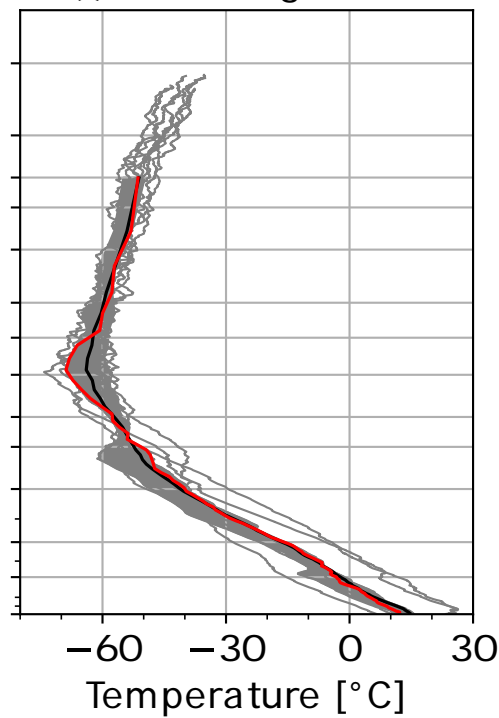

Seasonal profile of temperature

(a) MA:Daytime

(b) MA:Nighttime

(c) MJ:Daytime

(d) MJ:Nighttime

(e) ASON:Daytime

(f) ASON:Nighttime

(g) DJF:Daytime