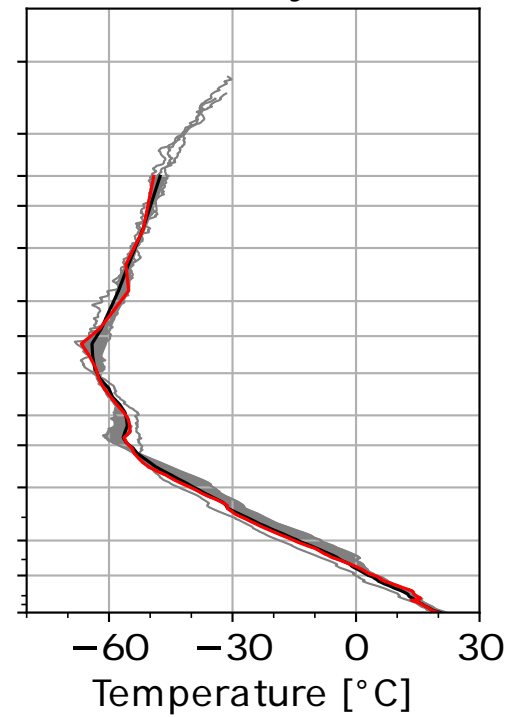

Seasonal profile of temperature

(a) MA:Daytime

(b) MA:Nighttime

(c) MJ:Daytime

(d) MJ:Nighttime

(e) ASON:Daytime

(f) ASON:Nighttime

(g) DJF:Daytime