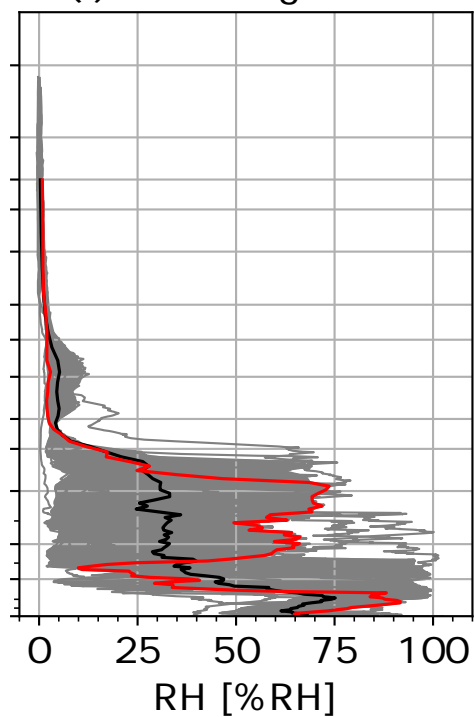

# Seasonal profile of RH

(a) MA:Daytime

(b) MA:Nighttime

(c) MJ:Daytime

(d) MJ:Nighttime

(e) ASON:Daytime

(f) ASON:Nighttime

(g) DJF:Daytime

(h) DJF:Nighttime