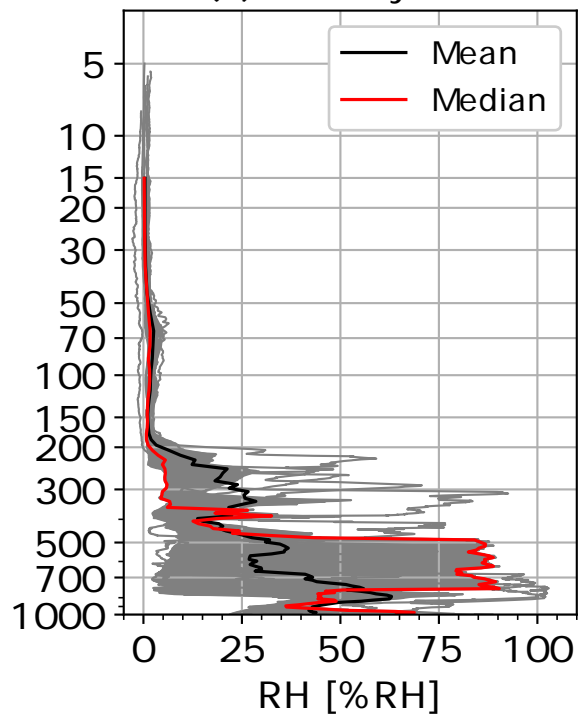

# Seasonal profile of RH

(a) MA:Daytime

(b) MA:Nighttime

(c) MJ:Daytime

(d) MJ:Nighttime

(e) ASON:Daytime

(f) ASON:Nighttime

(g) DJF:Daytime

(h) DJF:Nighttime