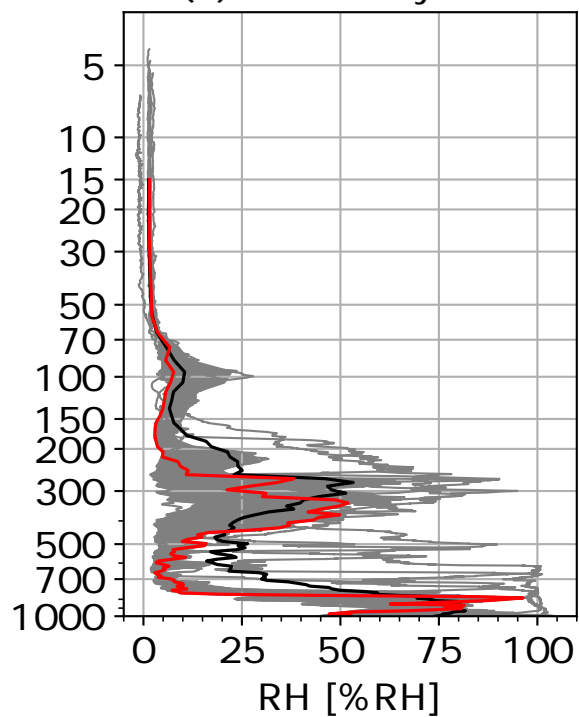

# Seasonal profile of RH

(a) MA:Daytime

(b) MA:Nighttime

(c) MJ:Daytime

(d) MJ:Nighttime

(e) ASON:Daytime

(f) ASON:Nighttime

(g) DJF:Daytime

(h) DJF:Nighttime