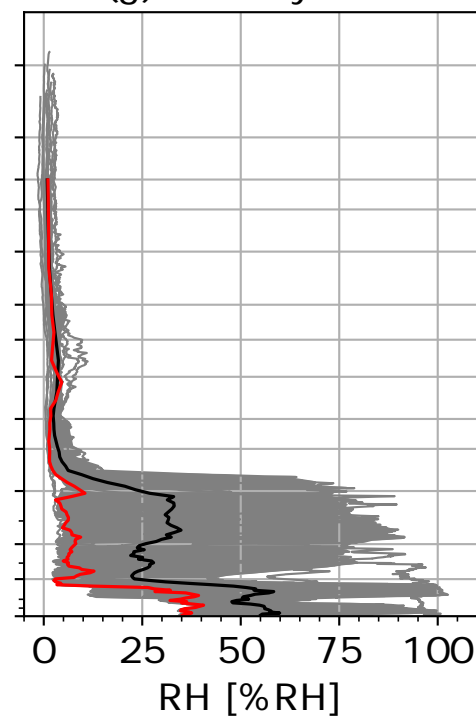

# Seasonal profile of RH

(a) MA:Daytime

(b) MA:Nighttime

(c) MJ:Daytime

(d) MJ:Nighttime

(e) ASON:Daytime

(f) ASON:Nighttime

(g) DJF:Daytime

(h) DJF:Nighttime