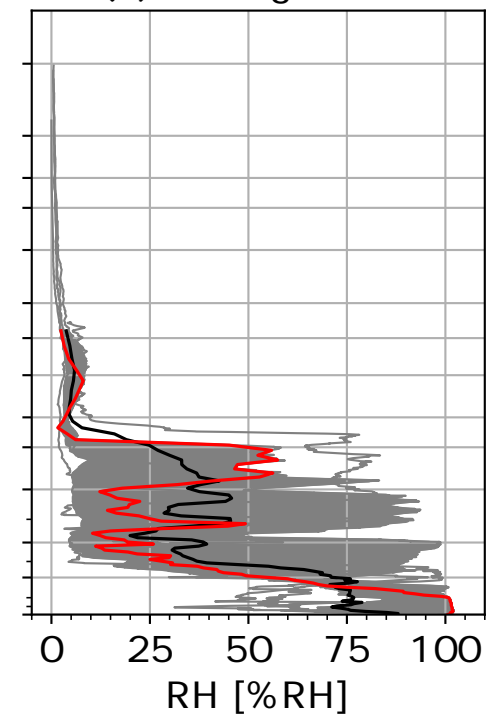

# Seasonal profile of RH

(a) MA:Daytime

(b) MA:Nighttime

(c) MJ:Daytime

(d) MJ:Nighttime

(e) ASON:Daytime

(f) ASON:Nighttime

(g) DJF:Daytime

(h) DJF:Nighttime