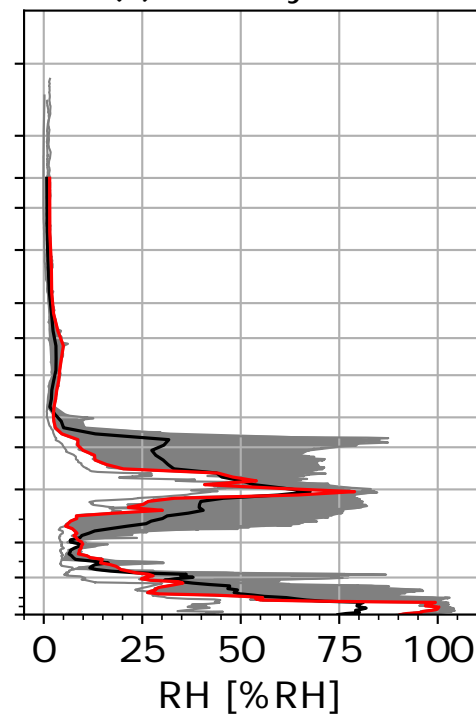

# Seasonal profile of RH

(a) MA:Daytime

(b) MA:Nighttime

(c) MJ:Daytime

(d) MJ:Nighttime

(e) ASON:Daytime

(f) ASON:Nighttime

(g) DJF:Daytime

(h) DJF:Nighttime