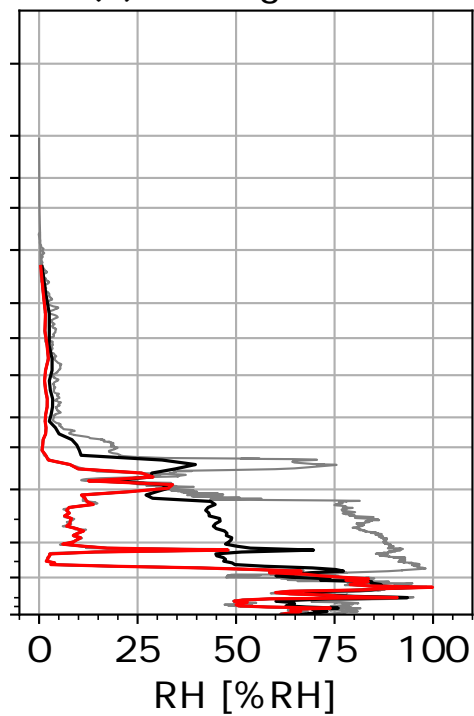

# Seasonal profile of RH

(a) MA:Daytime

(b) MA:Nighttime

(c) MJ:Daytime

(d) MJ:Nighttime

(e) ASON:Daytime

(f) ASON:Nighttime

(g) DJF:Daytime

(h) DJF:Nighttime