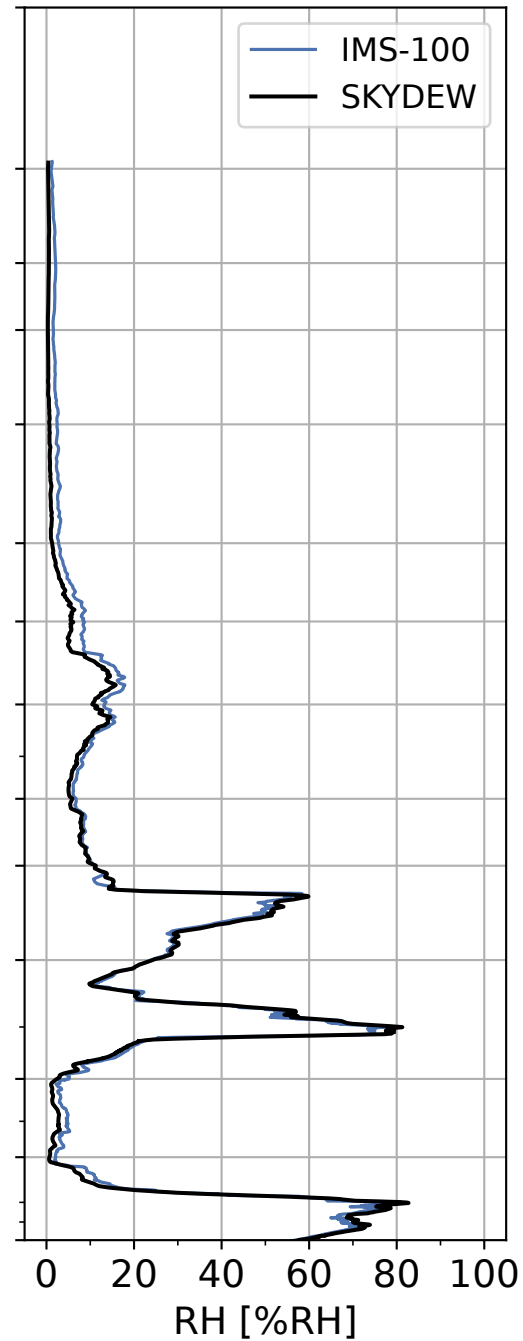

Comparison with SKYDEW at Tateno, 2020-10-21 06UTC

(a) Temperature

(b) Relative humidity

(c) Difference in RH