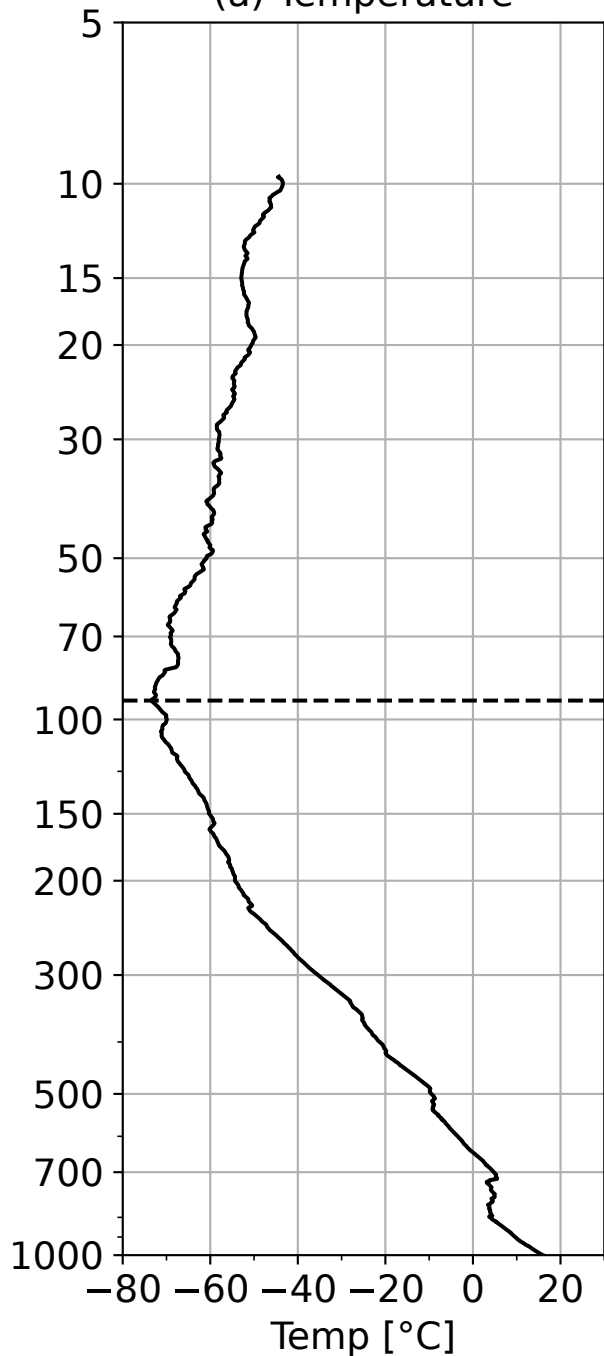

Comparison with SKYDEW at Tateno, 2020-10-21 06UTC

(a) Temperature

(b) Relative humidity

(c) Difference in RH