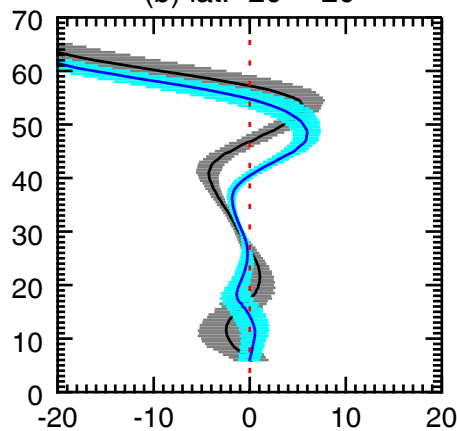

O₃ sunrise/set vs. 1:30 pm

O₃ sunrise/set vs. 2:30 am