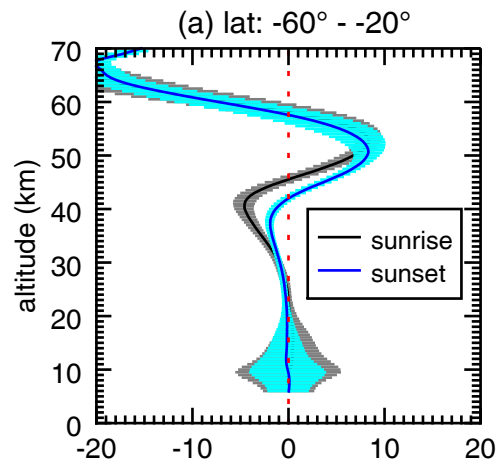

O₃ sunrise/set vs. 1:30 pm

O₃ sunrise/set vs. 2:30 am