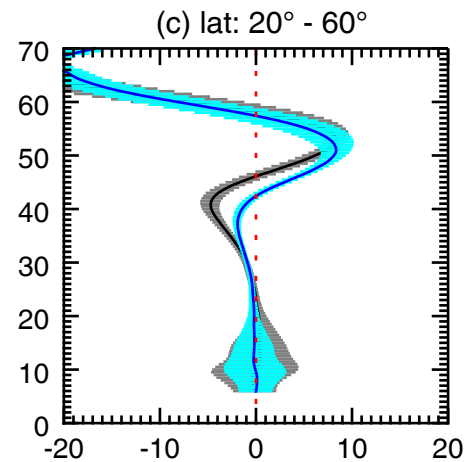

O₃ sunrise/set vs. 1:30 pm

O₃ sunrise/set vs. 2:30 am