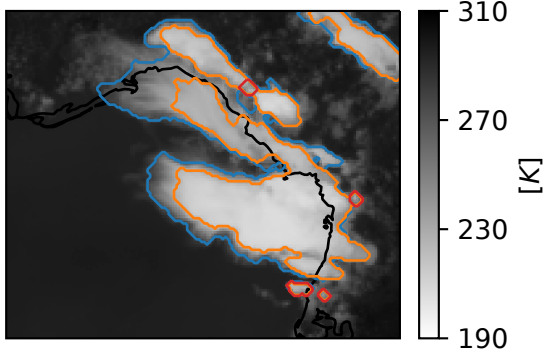

(a) 17:15:00

(b) 19:00:00

(c) 21:00:00

— Thin anvil    — Thick anvil    — Growing core