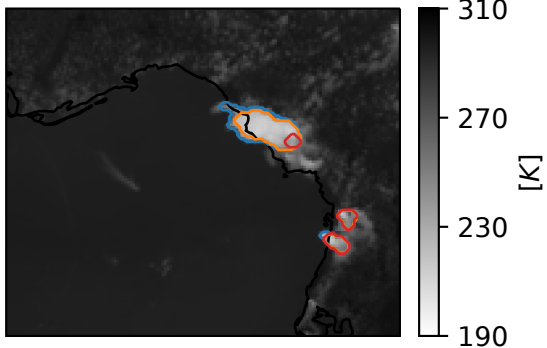

(a) 17:15:00

(b) 19:00:00

(c) 21:00:00

— Thin anvil    — Thick anvil    — Growing core