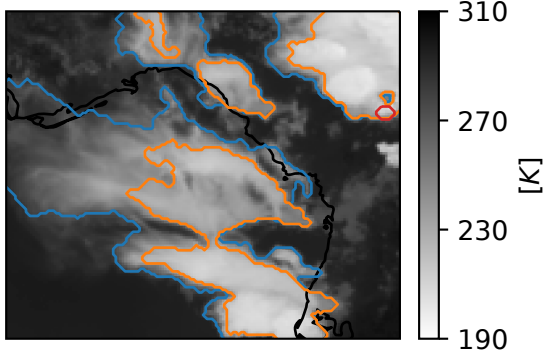

(a) 17:15:00

(b) 19:00:00

(c) 21:00:00

— Thin anvil    — Thick anvil    — Growing core