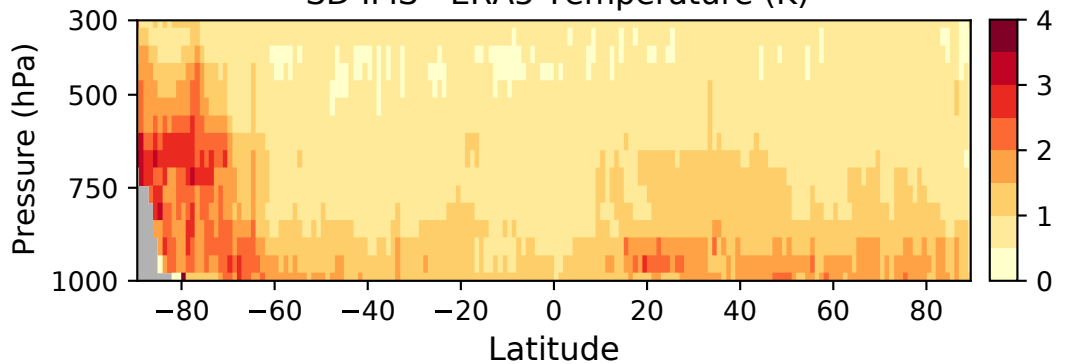

Mean IMS - ERA5 Temperature (K)

Mean IMS - ERA5 Water Vapour (% ppmv)

SD IMS - ERA5 Temperature (K)

SD IMS - ERA5 Water Vapour (% ppmv)