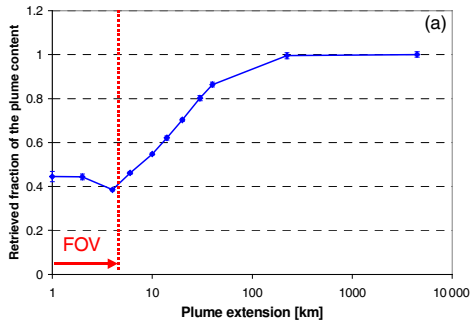

Ground pixel size: 3.5 x 5.5 km² (TROPOMI)Ground pixel size: 200 x 200 km²