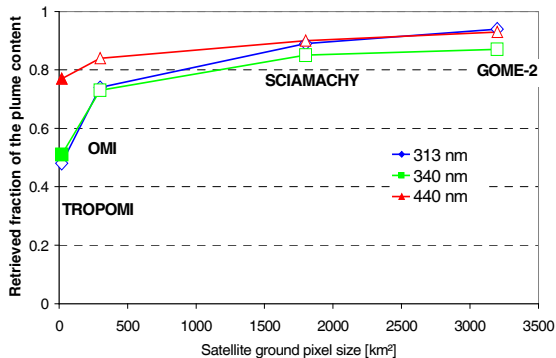

Plume altitude: 0 – 1 km

Plume altitude: 5 – 6 km

Plume altitude: 10 – 11 km

Plume altitude: 15 – 16 km