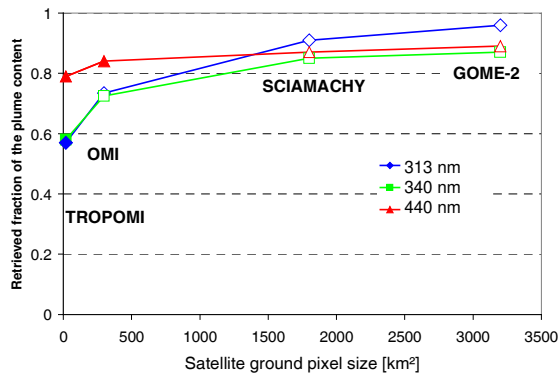

Plume altitude: 0 – 1 km

Plume altitude: 5 – 6 km

Plume altitude: 10 – 11 km

Plume altitude: 15 – 16 km