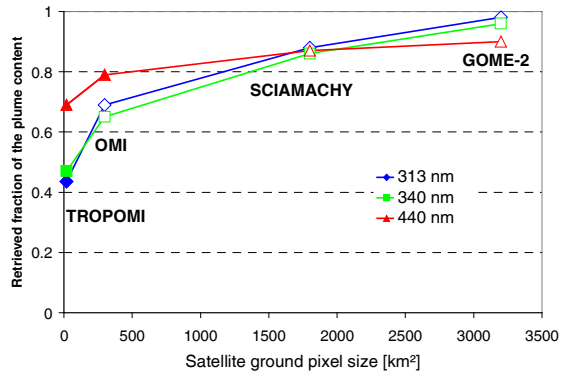

Plume altitude: 0 – 1 km

Plume altitude: 5 – 6 km

Plume altitude: 10 – 11 km

Plume altitude: 15 – 16 km