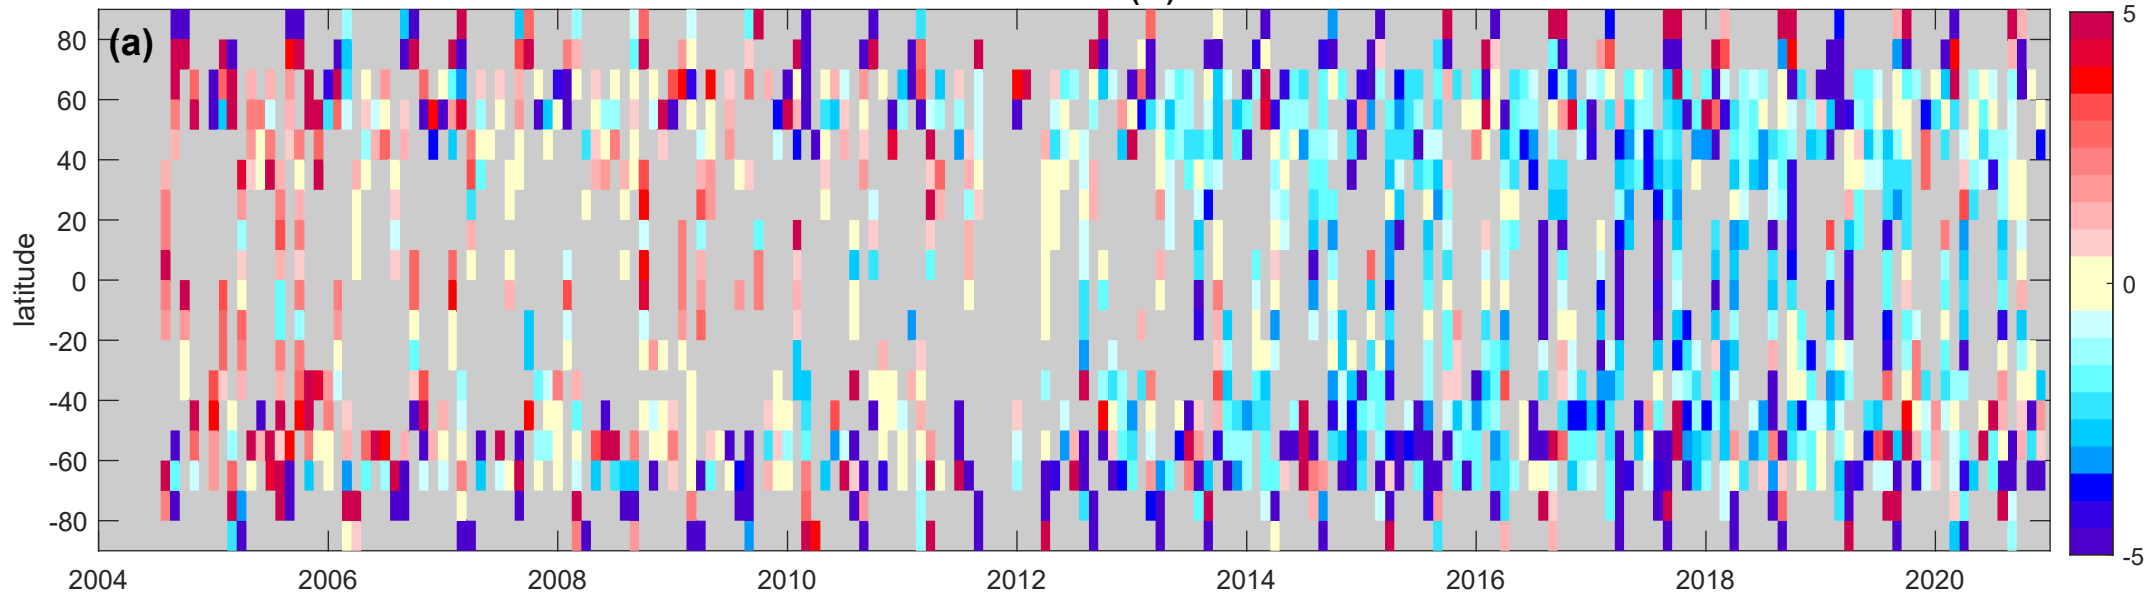

ACE v3.6 minus MLS (%) at 40 km

ACE minus MLS (%) at 40 km