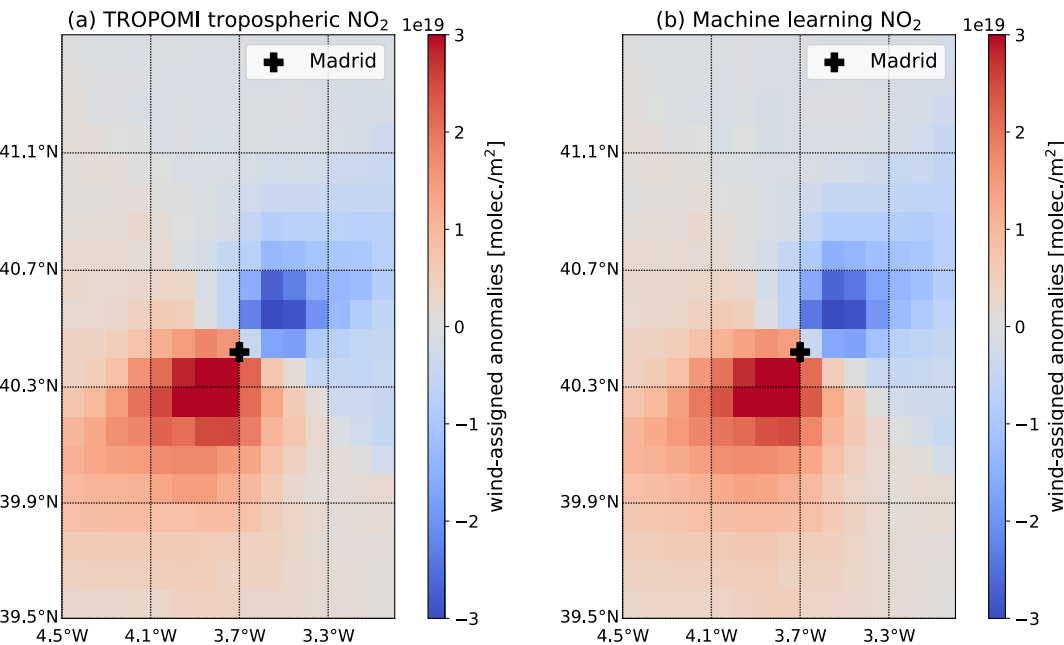

# NO<sub>2</sub> plume at weekdays, Madrid

# NO<sub>2</sub> plume at weekends, Madrid

# Correlation of wind-assigned anomalies