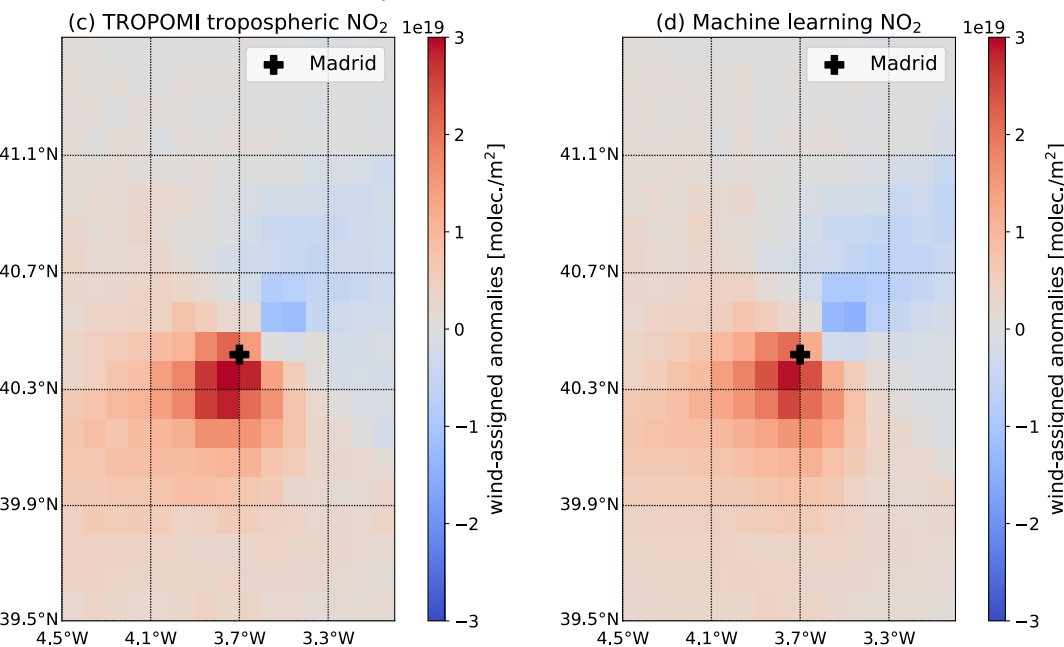

# NO<sub>2</sub> plume at weekdays, Madrid

# NO<sub>2</sub> plume at weekends, Madrid

# Correlation of wind-assigned anomalies