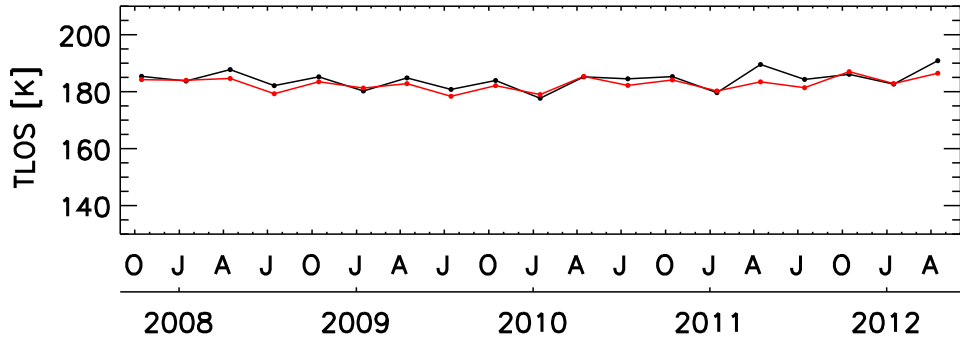

(a) Mesopause Temperature 70–90°S

(b) Mesopause Temperature 70–90°N

(c) Mesopause Temperature 50–70°S

(d) Mesopause Temperature 50–70°N

(e) Mesopause Temperature 30–50°S

(f) Mesopause Temperature 30–50°N