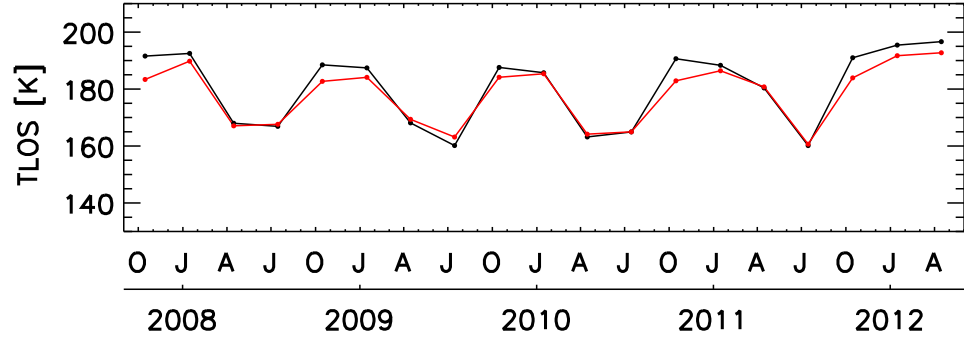

(a) Mesopause Temperature 70–90°S

(b) Mesopause Temperature 70–90°N

(c) Mesopause Temperature 50–70°S

(d) Mesopause Temperature 50–70°N

(e) Mesopause Temperature 30–50°S

(f) Mesopause Temperature 30–50°N