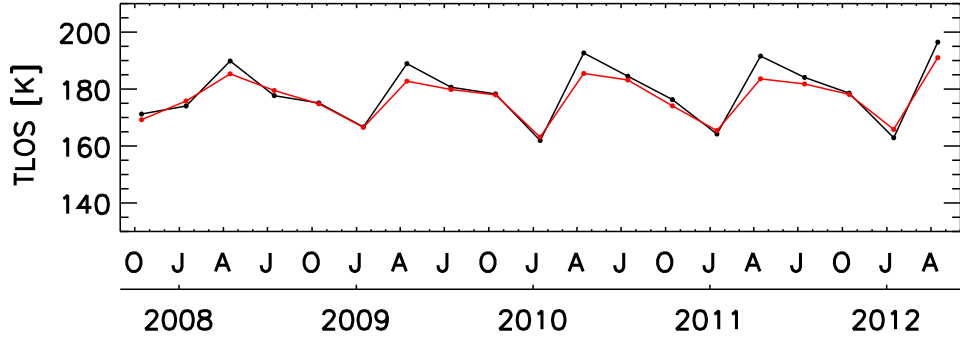

(a) Mesopause Temperature 70–90°S

(b) Mesopause Temperature 70–90°N

(c) Mesopause Temperature 50–70°S

(d) Mesopause Temperature 50–70°N

(e) Mesopause Temperature 30–50°S

(f) Mesopause Temperature 30–50°N