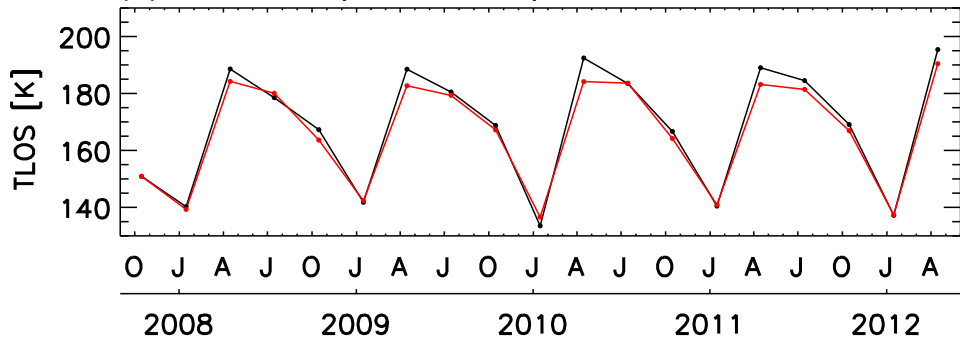

(a) Mesopause Temperature 70–90°S

(b) Mesopause Temperature 70–90°N

(c) Mesopause Temperature 50–70°S

(d) Mesopause Temperature 50–70°N

(e) Mesopause Temperature 30–50°S

(f) Mesopause Temperature 30–50°N