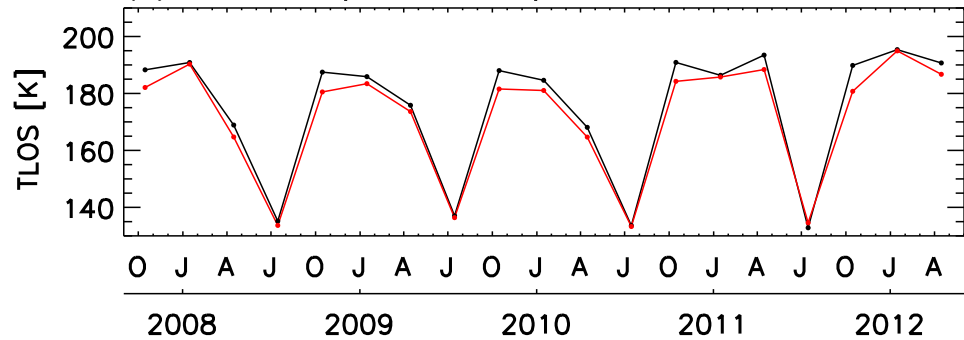

(a) Mesopause Temperature 70–90°S

(b) Mesopause Temperature 70–90°N

(c) Mesopause Temperature 50–70°S

(d) Mesopause Temperature 50–70°N

(e) Mesopause Temperature 30–50°S

(f) Mesopause Temperature 30–50°N