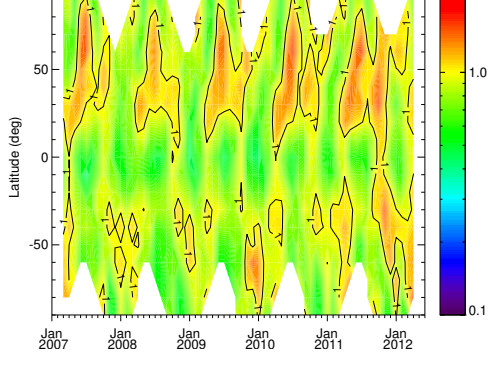

MIPAS IAA/IMK [O₃]. 30km. DayMIPAS IAA/IMK [O₃]. 30km. NightMIPAS IAA/IMK [O₃]. 50km. DayMIPAS IAA/IMK [O₃]. 50km. NightMIPAS IAA/IMK [O₃]. 70km. DayMIPAS IAA/IMK [O₃]. 70km. NightMIPAS IAA/IMK [O₃]. 90km. DayMIPAS IAA/IMK [O₃]. 90km. Night