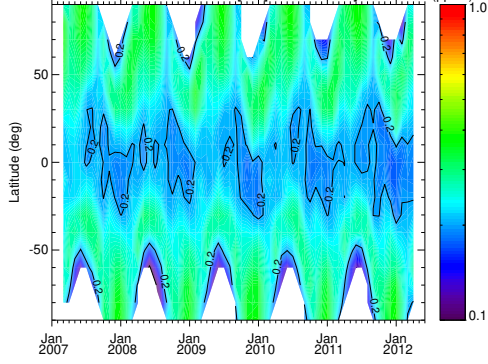

MIPAS IAA/IMK [O₃]. 30km. DayMIPAS IAA/IMK [O₃]. 30km. NightMIPAS IAA/IMK [O₃]. 50km. DayMIPAS IAA/IMK [O₃]. 50km. NightMIPAS IAA/IMK [O₃]. 70km. DayMIPAS IAA/IMK [O₃]. 70km. NightMIPAS IAA/IMK [O₃]. 90km. DayMIPAS IAA/IMK [O₃]. 90km. Night