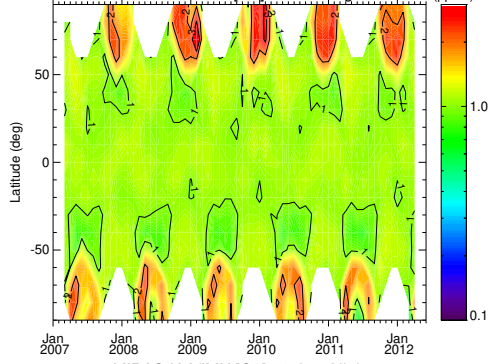

MIPAS IAA/IMK [O₃]. 30km. DayMIPAS IAA/IMK [O₃]. 30km. NightMIPAS IAA/IMK [O₃]. 50km. DayMIPAS IAA/IMK [O₃]. 50km. NightMIPAS IAA/IMK [O₃]. 70km. DayMIPAS IAA/IMK [O₃]. 70km. NightMIPAS IAA/IMK [O₃]. 90km. DayMIPAS IAA/IMK [O₃]. 90km. Night