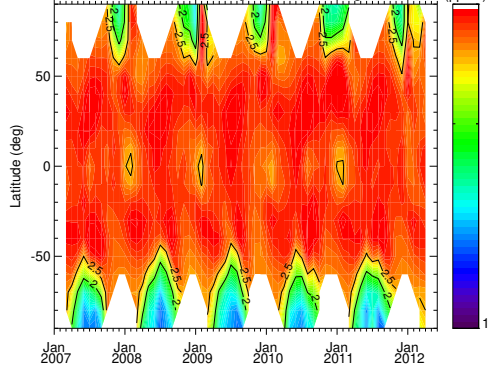

MIPAS IAA/IMK [O₃]. 30km. DayMIPAS IAA/IMK [O₃]. 30km. NightMIPAS IAA/IMK [O₃]. 50km. DayMIPAS IAA/IMK [O₃]. 50km. NightMIPAS IAA/IMK [O₃]. 70km. DayMIPAS IAA/IMK [O₃]. 70km. NightMIPAS IAA/IMK [O₃]. 90km. DayMIPAS IAA/IMK [O₃]. 90km. Night