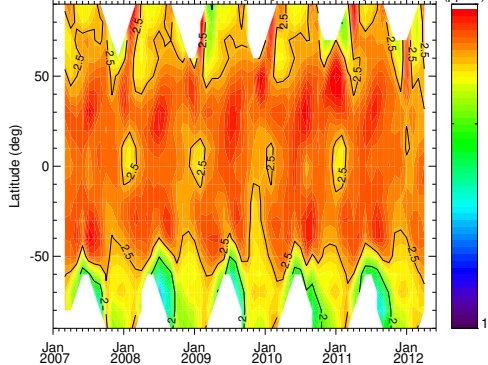

MIPAS IAA/IMK [O₃]. 30km. DayMIPAS IAA/IMK [O₃]. 30km. NightMIPAS IAA/IMK [O₃]. 50km. DayMIPAS IAA/IMK [O₃]. 50km. NightMIPAS IAA/IMK [O₃]. 70km. DayMIPAS IAA/IMK [O₃]. 70km. NightMIPAS IAA/IMK [O₃]. 90km. DayMIPAS IAA/IMK [O₃]. 90km. Night