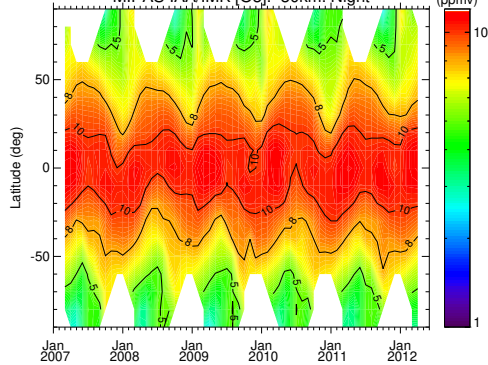

MIPAS IAA/IMK [O₃]. 30km. DayMIPAS IAA/IMK [O₃]. 30km. NightMIPAS IAA/IMK [O₃]. 50km. DayMIPAS IAA/IMK [O₃]. 50km. NightMIPAS IAA/IMK [O₃]. 70km. DayMIPAS IAA/IMK [O₃]. 70km. NightMIPAS IAA/IMK [O₃]. 90km. DayMIPAS IAA/IMK [O₃]. 90km. Night