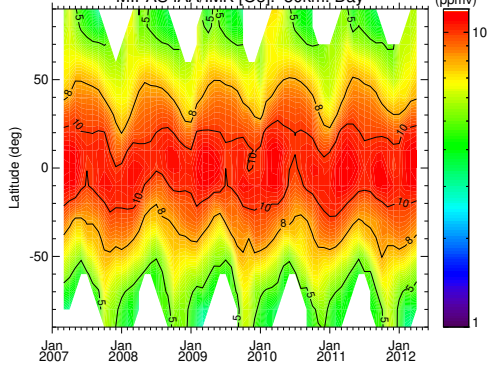

MIPAS IAA/IMK [O₃]. 30km. DayMIPAS IAA/IMK [O₃]. 30km. NightMIPAS IAA/IMK [O₃]. 50km. DayMIPAS IAA/IMK [O₃]. 50km. NightMIPAS IAA/IMK [O₃]. 70km. DayMIPAS IAA/IMK [O₃]. 70km. NightMIPAS IAA/IMK [O₃]. 90km. DayMIPAS IAA/IMK [O₃]. 90km. Night