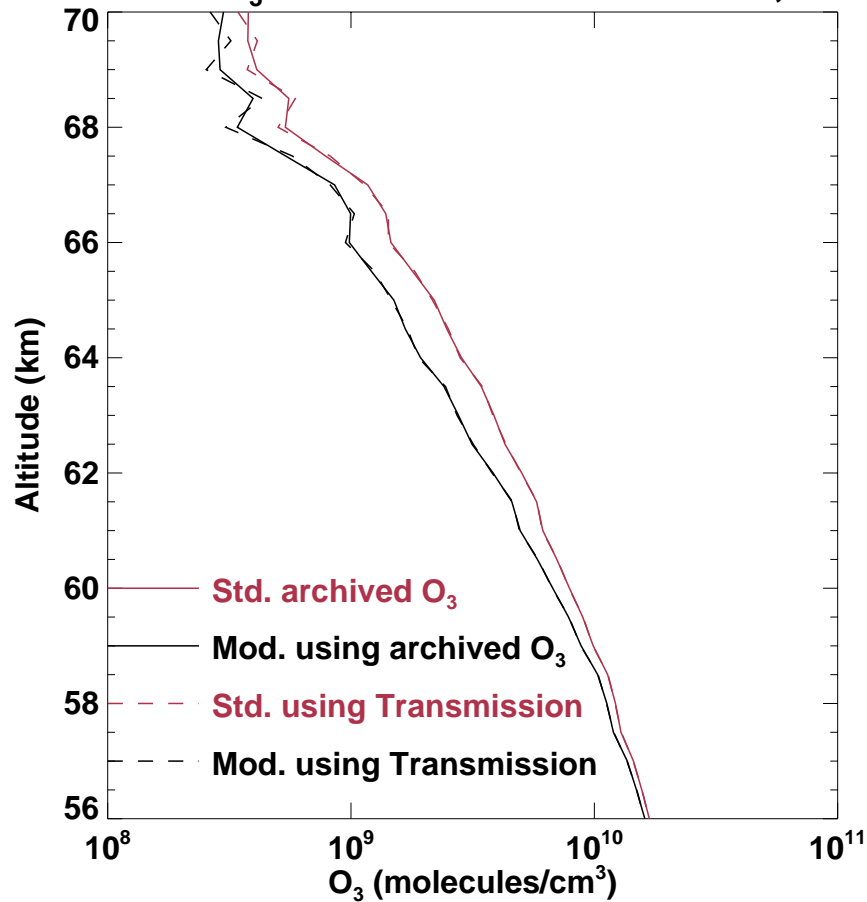

(a) Sunrise O<sub>3</sub> 11.35° S 158.72° E June 14, 2021

(b) Standard vs. Modified retrievals