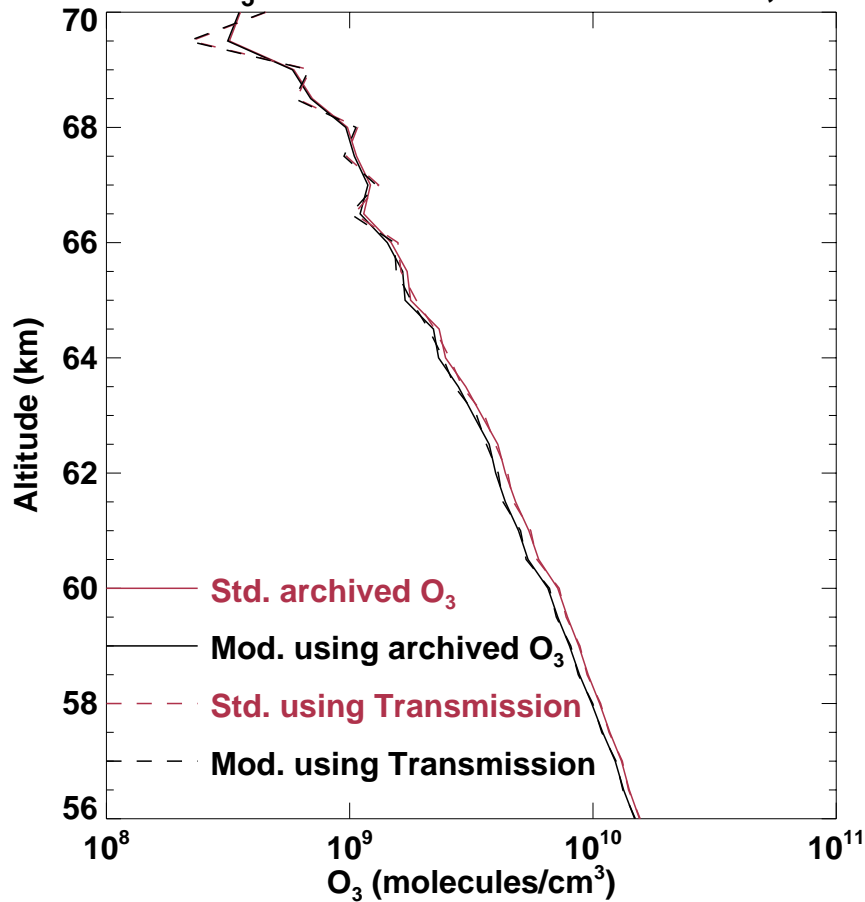

(a) **Sunset O<sub>3</sub> 12.05° S 151.16° E June 15, 2021**

(b) **Standard vs. Modified retrievals**